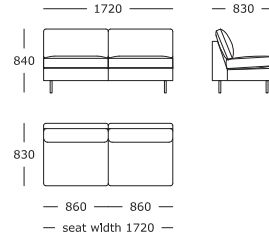

Stool

**Nova V3**

3 seater, 3 parts  
Arm cushions included

3 seater, 2 parts  
Arm cushions included

2.5 seater, 2 parts  
Arm cushions included

2 seater, 2 parts  
Arm cushions included

Chair  
Arm cushions included

Stool

**Module 1**

1 seater, medium

**Module 2**

2 seater, medium

**Module 3**

2.5 seater, medium

**Module 4**

3 seater, medium  
2 or 3 cushions

**Module 5**

Chaise long

**Module 6**

Corner

**Module 9**

Chaise long

**Module 10**