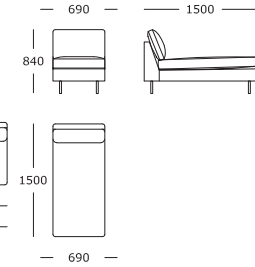

Stool

**Nova V3**

3 seater, 3 parts  
Arm cushions included

3 seater, 2 parts  
Arm cushions included

2.5 seater, 2 parts  
Arm cushions included

2 seater, 2 parts  
Arm cushions included

Chair  
Arm cushions included

Stool

**Module 1**

1 seater, medium

**Module 2**

2 seater, medium

**Module 3**

2.5 seater, medium

**Module 4**

3 seater, medium  
2 or 3 cushions

**Module 5**

Chaise long

**Module 6**

Corner

**Module 9**

Chaise long

**Module 10**

1 seater, large

**Module 11**

2 seater, large

**Module 12**

2.5 seater, large

**Module 13**

3 seater, large  
2 or 3 cushions

**Module 14**