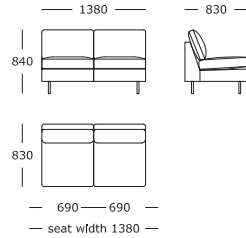

Stool

**Nova V3**

3 seater, 3 parts  
Arm cushions included

3 seater, 2 parts  
Arm cushions included

2.5 seater, 2 parts  
Arm cushions included

2 seater, 2 parts  
Arm cushions included

Chair  
Arm cushions included

Stool

**Module 1**

1 seater, medium

**Module 2**

2 seater, medium

**Module 3**

2.5 seater, medium

**Module 4**

3 seater, medium  
2 or 3 cushions

**Module 5**

Chaise long

**Module 6**

Corner

**Module 9**

Chaise long

**Module 10**