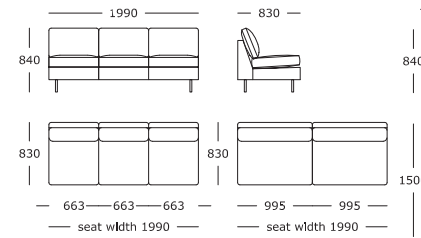

Stool

**Nova V3**

3 seater, 3 parts  
Arm cushions included

3 seater, 2 parts  
Arm cushions included

2.5 seater, 2 parts  
Arm cushions included

2 seater, 2 parts  
Arm cushions included

Chair  
Arm cushions included

Stool

**Module 1**

1 seater, medium

**Module 2**

2 seater, medium

**Module 3**

2.5 seater, medium

**Module 4**

3 seater, medium  
2 or 3 cushions

**Module 5**

Chaise long

**Module 6**

Corner

**Module 9**

Chaise long

**Module 10**