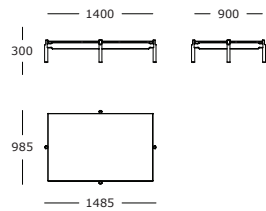

Notch

Technical sheet

WENDELBO

Notch / Well-crafted graphic character

Offered in seven sizes and shapes - spanning round, square, and rectangular outlines - the Notch table series is distinguished by a striking graphic character accentuating the components' inherent qualities. The semi-transparent tabletop is resting atop a frame in black stained oak, highlighted by remarkable notched cabinet maker details.

Rectangular, medium

Coffee table

Rectangular, large

Coffee table

Square, large

Coffee table

Round, medium

Coffee table

Round, large

Coffee table

Round, extra large

Side table

Round, small