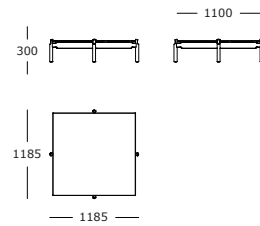

Notch

Technical sheet

WENDELBO

Notch / Well-crafted graphic character

Offered in seven sizes and shapes - spanning round, square, and rectangular outlines - the Notch table series is distinguished by a striking graphic character accentuating the components' inherent qualities. The semi-transparent tabletop is resting atop a frame in black stained oak, highlighted by remarkable notched cabinet maker details.

Rectangular, medium

Coffee table

Rectangular, large

Coffee table

Square, large

Coffee table

Round, medium

Coffee table

Round, large

Coffee table

Round, extra large

Side table

Round, small