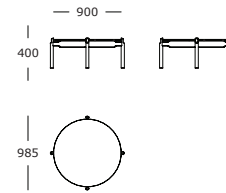

Notch

Technical sheet

WENDELBO

Notch / Well-crafted graphic character

Offered in seven sizes and shapes - spanning round, square, and rectangular outlines - the Notch table series is distinguished by a striking graphic character accentuating the components' inherent qualities. The semi-transparent tabletop is resting atop a frame in black stained oak, highlighted by remarkable notched cabinet maker details.

Rectangular, medium

Coffee table

Rectangular, large

Coffee table

Square, large

Coffee table

Round, medium

Coffee table

Round, large

Coffee table

Round, extra large

Side table

Round, small