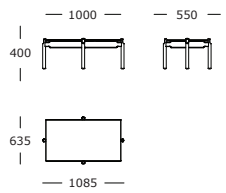

Notch

Technical sheet

WENDELBO

Notch / Well-crafted graphic character

Offered in seven sizes and shapes - spanning round, square, and rectangular outlines - the Notch table series is distinguished by a striking graphic character accentuating the components' inherent qualities. The semi-transparent tabletop is resting atop a frame in black stained oak, highlighted by remarkable notched cabinet maker details.

Rectangular, medium

Coffee table

Rectangular, large

Coffee table

Square, large

Coffee table

Round, medium

Coffee table

Round, large

Coffee table

Round, extra large

Side table

Round, small