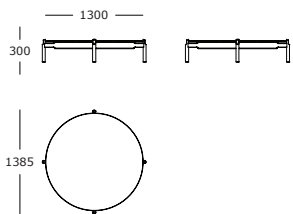

Notch

Technical sheet

WENDELBO

Notch / Well-crafted graphic character

Offered in seven sizes and shapes - spanning round, square, and rectangular outlines - the Notch table series is distinguished by a striking graphic character accentuating the components' inherent qualities. The semi-transparent tabletop is resting atop a frame in black stained oak, highlighted by remarkable notched cabinet maker details.

Rectangular, medium

Coffee table

Rectangular, large

Coffee table

Square, large

Coffee table

Round, medium

Coffee table

Round, large

Coffee table

Round, extra large

Side table

Round, small