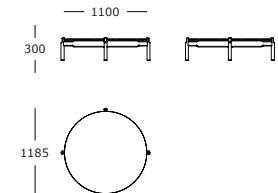

Notch

Technical sheet

WENDELBO

Notch / Well-crafted graphic character

Offered in seven sizes and shapes - spanning round, square, and rectangular outlines - the Notch table series is distinguished by a striking graphic character accentuating the components' inherent qualities. The semi-transparent tabletop is resting atop a frame in black stained oak, highlighted by remarkable notched cabinet maker details.

Rectangular, medium

Coffee table

Rectangular, large

Coffee table

Square, large

Coffee table

Round, medium

Coffee table

Round, large

Coffee table

Round, extra large

Side table

Round, small