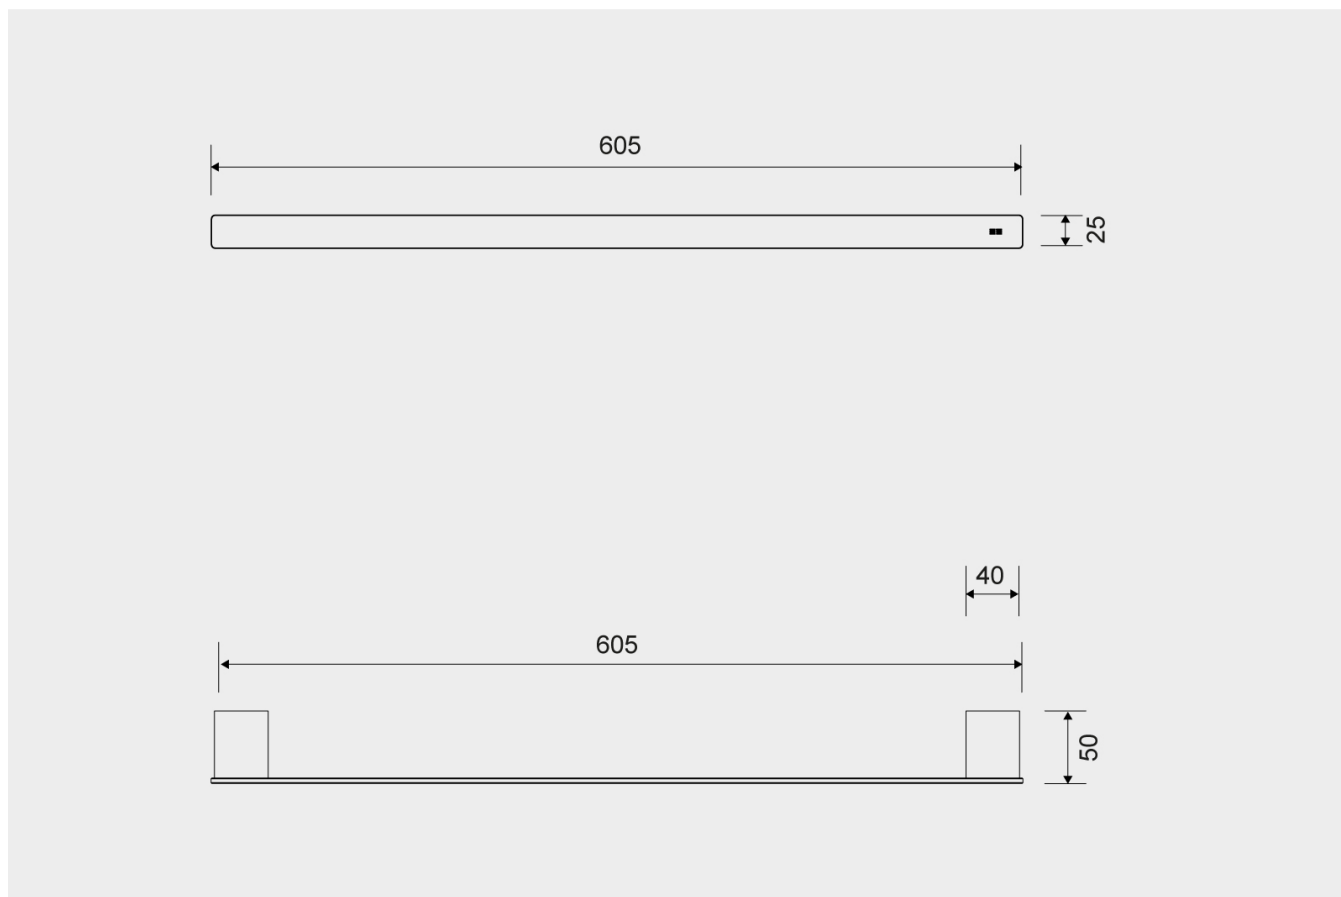

7083

Reframe | Towel bar

Towel bar Copper

The towel bar harmonises perfectly with the rest of the collection and ensures that even your softest and airiest towels always hand perfectly. It has a unique bracket to ensure that the rail is firmly fitted to the wall.

The pack contains fittings, screws and an Unbraco key for assembly.

Specifications

ITEM NUMBER	GTIN NUMBER	WEIGHT
7083	5707692010854	850 g
MATERIAL	SURFACE	HEIGHT
Stainless steel (AISI 304)	PVD: Copper	25 mm
DEPTH	WIDTH	
50 mm	605 mm	