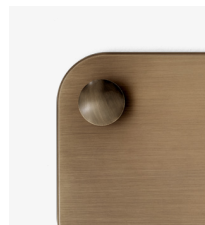

→ Aged Brass