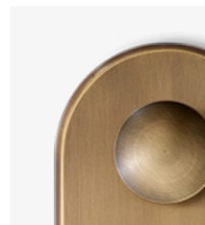

→ Aged Brass