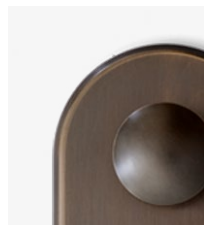

→ Bronzed Brass