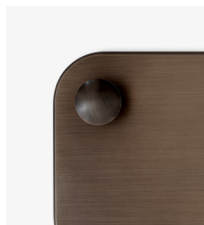

Related products

SC46

→ Bronzed Brass