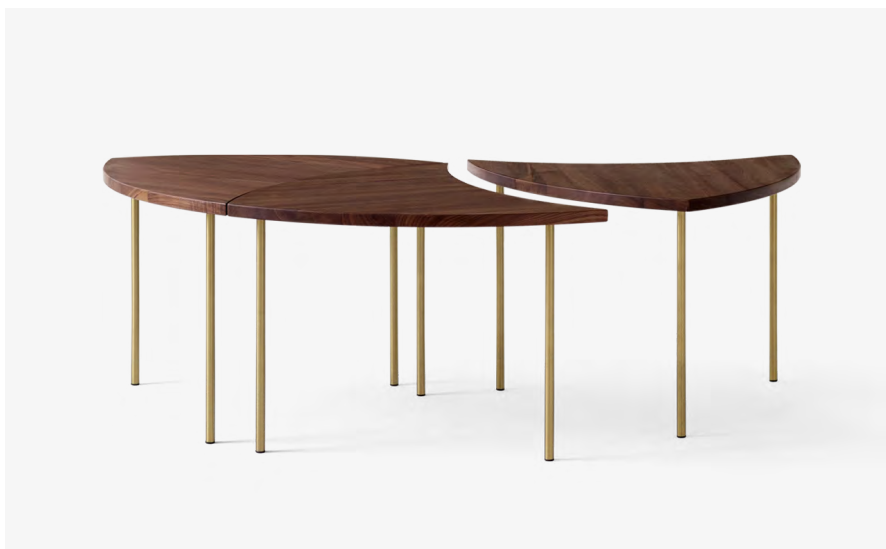

D: 65cm / 24.4in
W: 65cm / 24.4in

H: 43cm / 16.9in

Pinwheel^{HM7}

Hvidt & Mølgaard

1953

Product category

Side table

Environment

Indoor

Material

Solid wood & brass

Production process

The table top is milled from solid wood and the legs are made from brass.

Gliders

Plastic gliders installed as standard.

Dimensions

H: 43cm / 16.9in, W: 65cm / 24.4in,
D: 65cm / 24.4in

Packaging dimensions

H: 79cm / 31.1in, W: 71cm / 28.0in, D: 5cm / 2.0in

Colli quantity

1 pc

Weight

Product: 4 kg / Incl. packaging: 5.5 kg

Wood finishes

White oiled oak or Oiled walnut

Cleaning instructions

Please download our Material Care & Cleaning instructions through www.andtradition.com

→ Stock items

White oiled oak or walnut

→ White oiled oak

→ Oiled walnut

&Tradition®