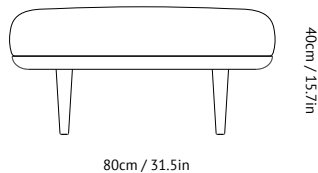

FLY POUF ^{SC9}

BY SPACE COPENHAGEN
2014

FLY POUF SC9

BY SPACE COPENHAGEN
2014

The Fly Series by Space Copenhagen is a lounge collection made up of two sofas, an armchair, two tables and a pouf. Pushing the idea of lounging to its fullest, Fly is a series that allows the user to sit, lie, rest, and relax. Unlike many of the sofas and easy chairs in Scandinavian design history, Fly does not impose any particular posture onto the sitter. The seat itself is optimised for comfort, with loose cushions for the back that can be arranged according to the user's own needs. But Fly adheres to tradition in other respects; the frame of the sofa and armchair, with a slatted back rest, is made from solid oak, treated with white pigmented oil or smoked oil. It is the type of material and treatment that ages with true grace, only becoming more beautiful with time.

Product type	Pouf.
Production Process	The Fly range is hand built from solid oak and oak veneer using traditional woodworking techniques. The pillows are made from CMHR foam and feather and upholstered in fabric.
Environment	Indoor.
Dimensions (cm / in)	H: 40cm/15.7in, D: 80cm/31.5in, L: 80cm/31.5in. Seating height: 40cm/15.7in.
Weight (kg)	27kg.
Materials	Oiled oak frame and base. CMHR foam and feather pillows. Fabric upholstery. All foam, fibers and textiles used (excluding upholstery fabric or leather) comply with the fire standards relevant for contract sales & contract use in the UK.
Colours	Smoked oiled oak. White oiled oak.
Standard Upholstery Options	Chivasso Hot Madison (CH1249/094). Chivasso Hot Madison (CH1249/093). Harald 2 182.
COM - Material Consumption	1.8 meters based on 140cm roll. COM must be approved by &tradition to ensure suitability for upholstery.
Cleaning Instructions	Please download our Material Care & Cleaning Instructions through www.andtradition.com
Package Dimensions (cm / in)	H: 30cm/11.8 x D: 85cm/33.5in, L: 85cm/33.5in.