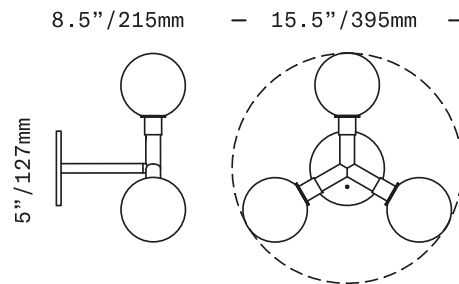

SkLO

Stem 3X

SCONCE/CEILING

The Stem 3X Sconce/Ceiling is a minimal light consisting of 3 4.5"/110mm diameter diffusers of handblown Czech glass on a 3-arm brass structure. Suitable for use as a ceiling light or as a wall light. The glass diffusers are available in both "dipped" glass, featuring the SkLO double-dipped flame-polished mouth and "textured" glass, featuring a soft, frosted finish and subtle sculpted vertical ridges.

UL listed suitable for dry and damp locations (US & Canada)

Sockets 120V G9 7W Max

LED bulbs included

Requires recessed electrical box for installation

Fixture weight (approximate): 9lbs/4kg

All glass dimensions are approximate – handblown glass dimensions vary by nature and intent