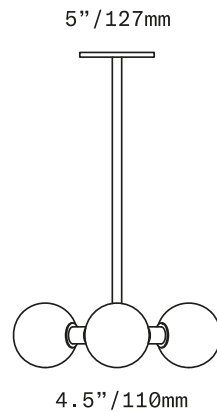

SkLO

Stem 3X

PENDANT

— 15.5" / 395mm —

BOTTOM VIEW

The Stem 3X Pendants are minimal pendants of 3 4.5"/110mm diameter diffusers of Czech handblown glass mounted on a 3-arm horizontal armature and suspended on rigid brass stems. The glass diffusers are available in both "dipped" glass, featuring the SkLO double-dipped flame-polished mouth and "textured" glass, featuring a soft, frosted finish and subtle sculpted vertical ridges.

UL listed suitable for dry and damp locations (US & Canada)

Sockets 120V G9 7W Max

LED bulbs included

Requires recessed electrical box for installation

Standard canopy does NOT accommodate sloped ceilings or swagging of this light. Other canopy options are available at an additional cost. Visit the Accessories page on our website to see available canopy options and review compatibility

This fixture is compatible with one or more of SkLO customizable multi-pendant canopy systems. Visit the Accessories page on our website to see available systems and review compatibility

Specify overall drop length – Rigid brass tube stems are not field adjustable

Minimum overall drop length: 15"/380mm

Lengths over 50"/1270mm available at additional cost

Fixture weight (approximate): 9lbs/4kg

All glass dimensions are approximate – handblown glass dimensions vary by nature and intent