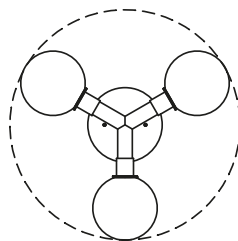

SkLO

Stem 3X

PENDANT

— 15.5" / 395mm —

BOTTOM VIEW

The Stem 3X Pendants are minimal pendants of 3 4.5"/110mm diameter diffusers of Czech handblown glass mounted on a 3-arm horizontal armature and suspended on rigid brass stems. The glass diffusers are available in both "dipped" glass, featuring the SkLO double-dipped flame-polished mouth and "textured" glass, featuring a soft, frosted finish and subtle sculpted vertical ridges.

UL listed suitable for dry and damp locations (US & Canada)

Sockets 120V G9 7W Max

LED bulbs included

Requires recessed electrical box for installation

Standard canopy does NOT accommodate sloped ceilings or swagging of this light. Other canopy options are available at an additional cost. Visit the Accessories page on our website to see available canopy options and review compatibility

This fixture is compatible with one or more of SkLO customizable multi-pendant canopy systems. Visit the Accessories page on our website to see available systems and review compatibility

Specify overall drop length – Rigid brass tube stems are not field adjustable

Minimum overall drop length: 15"/380mm

Lengths over 50"/1270mm available at additional cost

Fixture weight (approximate): 9lbs/4kg

All glass dimensions are approximate – handblown glass dimensions vary by nature and intent