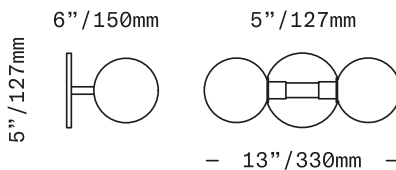

## Stem 2X

SCONCE/CEILING

The Stem 2X Sconce/Ceiling is a minimal light consisting of a pair of 4.5"/110mm diameter diffusers of handblown Czech glass on a simple symmetrical brass armature. Suitable for use as a ceiling light or as a wall light. The glass diffusers are available in both "dipped" glass, featuring the SkLO double-dipped flame-polished mouth and "textured" glass, featuring a soft, frosted finish and subtle sculpted vertical ridges.

UL listed suitable for dry and damp locations (US & Canada)

Sockets 120V G9 7W Max

LED bulbs included

Requires recessed electrical box for installation

Fixture weight (approximate): 6lbs/2.75kg

All glass dimensions are approximate – handblown glass dimensions vary by nature and intent