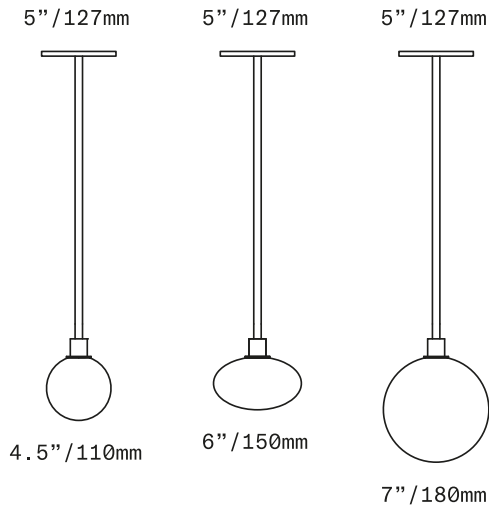

SkLO

Stem 1X

PENDANT

The Stem 1X Pendants are minimal pendants of diffusers of handblown Czech glass suspended on rigid brass stems.

The glass diffusers are available in three shapes and in both "dipped" glass, featuring the SkLO double-dipped flame-polished mouth and "textured" glass, featuring a soft, frosted finish and subtle sculpted vertical ridges.

UL listed suitable for dry and damp locations (US & Canada)

Socket 120V G9 7W Max

LED bulb included

Requires recessed electrical box for installation

Standard canopy does NOT accommodate sloped ceilings or swagging of this light. Other canopy options are available at an additional cost.

Visit the Accessories page on our website to see available canopy options and review compatibility

This fixture is compatible with one or more of SkLO customizable multi-pendant canopy systems. Visit the Accessories page on our website to see available systems and review compatibility

Specify overall drop length – Rigid brass tube stems are not field adjustable

Minimum overall drop length: 18"/460mm

Lengths over 49"/1240mm available at additional cost

Fixture weights (approximate):
3.5lbs/1.5kg (LT310)
5lbs/2.25kg (LT312)
3.5lbs/1.5kg (LT313)

All glass dimensions are approximate – handblown glass dimensions vary by nature and intent

Made in the Czech Republic

LT310 [---][--]

4.5"/110mm sphere glass

LT312 [---][--]

7"/180mm sphere glass

LT313 [---][--]

6"/150mm ellipsoid glass

Dipped Glass colors

- Clear [CLR]
- New Blue [NBL]
- Olivin [OLV]
- Smoke [SMK]
- White [WHT]

Textured Glass colors

- Clear [TCL]
- Neutral Gray [NGT]
- Steel Blue [TSB]
- Whiskey [TWS]

Metal finishes

- Dark Oxidized [DX]
- Brushed Brass [BB]
- Brushed Nickel [BN]
- Polished Nickel [PN]