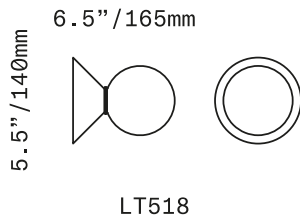

## Peak

SCONCE/CEILING

The Peak Sconce/Ceiling light is a small conical form which fits against the wall or ceiling supporting a lit handblown glass diffuser. The glass diffusers are available in two shapes and in both "dipped" glass, featuring the SkLO double-dipped flame-polished mouth and "textured" glass, featuring a soft, frosted finish and subtle sculpted vertical ridges.

UL listed suitable for dry and damp locations (US & Canada)

Socket 120V G9 7W Max

LED bulb included

Requires recessed electrical box for installation

Fixture weight (approximate): 2lbs/1kg

All glass dimensions are approximate – handblown glass dimensions vary by nature and intent

Made in the Czech Republic

LT518 [---][--] 4.5"/110mm sphere glass  
LT519 [---][--] 6"/150mm ellipsoid glass

Dipped Glass colors

- Clear [CLR]
- New Blue [NBL]
- Olivin [OLV]
- Smoke [SMK]
- White [WHT]