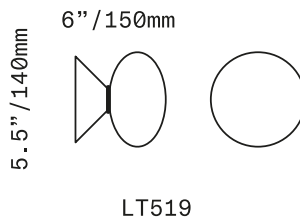

## Peak

SCONCE/CEILING

The Peak Sconce/Ceiling light is a small conical form which fits against the wall or ceiling supporting a lit handblown glass diffuser. The glass diffusers are available in two shapes and in both "dipped" glass, featuring the SkLO double-dipped flame-polished mouth and "textured" glass, featuring a soft, frosted finish and subtle sculpted vertical ridges.

UL listed suitable for dry and damp locations (US & Canada)

Socket 120V G9 7W Max

LED bulb included

Requires recessed electrical box for installation

Fixture weight (approximate): 2lbs/1kg

All glass dimensions are approximate – handblown glass dimensions vary by nature and intent

Made in the Czech Republic

LT518 [---][--] 4.5"/110mm sphere glass  
LT519 [---][--] 6"/150mm ellipsoid glass

Dipped Glass colors

- Clear [CLR]
- New Blue [NBL]
- Olivin [OLV]
- Smoke [SMK]
- White [WHT]