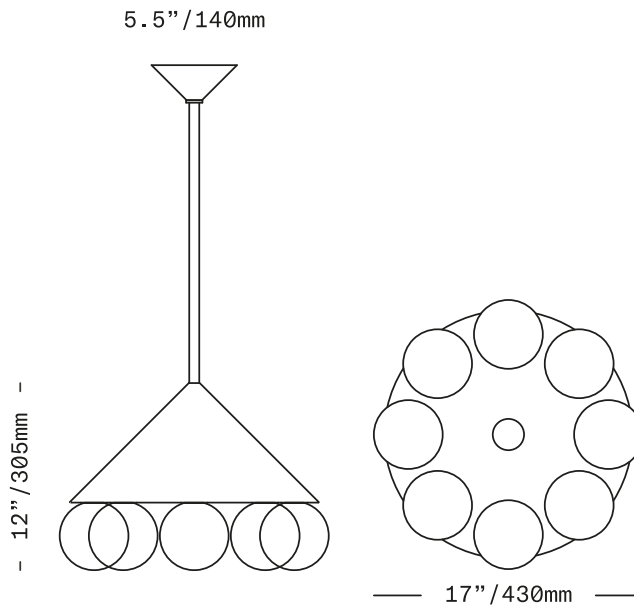

Minimum overall drop length: 22"/560mm

Lengths over 46"/1170mm available at additional cost

Fixture weight (approximate): 14lbs/6.5kg

All glass dimensions are approximate – handblown glass dimensions vary by nature and intent.

Metal finishes

- Brushed Brass [BB]

SkLO

Peak 8

CHANDELIER

A ring of eight lit 4.5"/110mm spheres of handblown glass are nestled below a conical form and suspended by a single stem, the forms of the Peak Chandeliers are both playful and elegant. The ceiling canopy is an identical smaller conical shape, mirroring the form of the chandelier. Elevating simple geometric forms, the proportions are everything in the Peak Chandelier, and every detail has been carefully considered. The glass diffusers are available in both "dipped" glass, featuring the SkLO double-dipped flame-polished mouth and "textured" glass, featuring a soft, frosted finish and subtle sculpted vertical ridges.

Specify overall drop length – Rigid brass tube stems are not field adjustable

Minimum overall drop length: 24"/610mm

Lengths over 48"/1220mm available at additional cost

Fixture weight (approximate): 21lbs/9.5kg

Minimum overall drop length: 25"/640mm

Lengths over 50"/1270mm available at additional cost

Fixture weight (approximate): 27.5lbs/12.5kg

All glass dimensions are approximate – handblown glass dimensions vary by nature and intent.