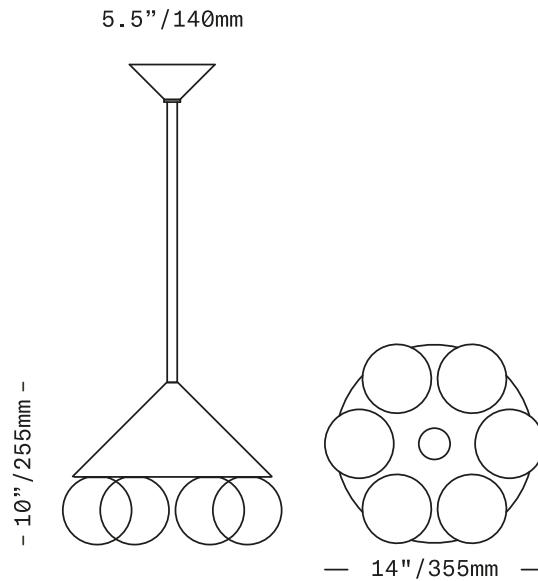

SkLO

Peak 6

CHANDELIER

A ring of six lit 4.5"/110mm spheres of handblown glass are nestled below a conical form and suspended by a single stem, the forms of the Peak Chandeliers are both playful and elegant. The ceiling canopy is an identical smaller conical shape, mirroring the form of the chandelier. Elevating simple geometric forms, the proportions are everything in the Peak Chandelier, and every detail has been carefully considered. The glass diffusers are available in both "dipped" glass, featuring the SkLO double-dipped flame-polished mouth and "textured" glass, featuring a soft, frosted finish and subtle sculpted vertical ridges.

UL listed suitable for dry and damp locations (US & Canada)

Socket 120V G9 7W Max

LED bulbs included

Requires recessed electrical box for installation

Standard canopy does NOT accommodate sloped ceilings or swagging of this light. Other canopy options are available at an additional cost. Visit the Accessories page on our website to see available canopy options and review compatibility

This fixture is compatible with one or more of SkLO customizable multi-pendant canopy systems. Visit the Accessories page on our website to see available systems and review compatibility

Specify overall drop length – Rigid brass tube stems are not field adjustable

Minimum overall drop length: 22"/560mm

Lengths over 46"/1170mm available at additional cost

Fixture weight (approximate): 14lbs/6.5kg

All glass dimensions are approximate – handblown glass dimensions vary by nature and intent.