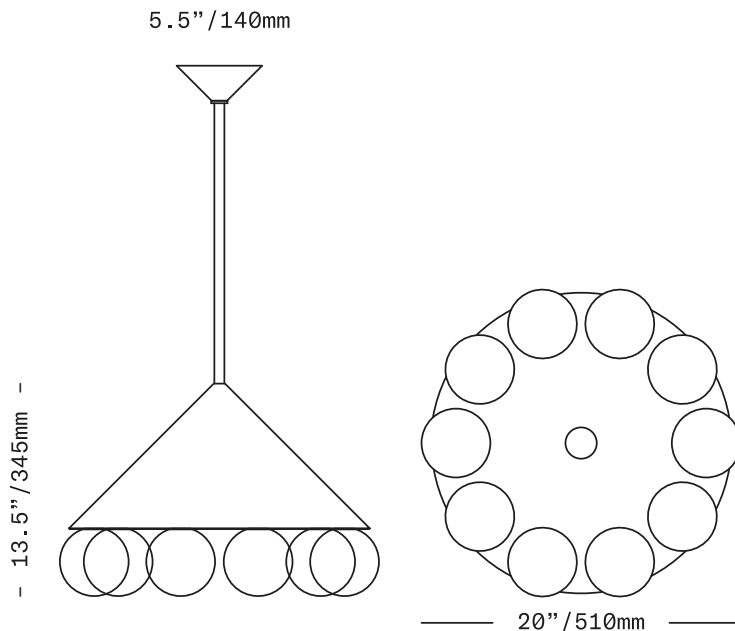

SkLO

Peak 10

CHANDELIER

A ring of ten lit 4.5"/110mm spheres of handblown glass are nestled below a conical form and suspended by a single stem, the forms of the Peak Chandeliers are both playful and elegant. The ceiling canopy is an identical smaller conical shape, mirroring the form of the chandelier. Elevating simple geometric forms, the proportions are everything in the Peak Chandelier, and every detail has been carefully considered. The glass diffusers are available in both "dipped" glass, featuring the SkLO double-dipped flame-polished mouth and "textured" glass, featuring a soft, frosted finish and subtle sculpted vertical ridges.

UL listed suitable for dry and damp locations (US & Canada)

Socket 120V G9 7W Max

LED bulbs included

Requires recessed electrical box for installation

Standard canopy does NOT accommodate sloped ceilings or swagging of this light. Other canopy options are available at an additional cost. Visit the Accessories page on our website to see available canopy options and review compatibility

This fixture is compatible with one or more of SkLO customizable multi-pendant canopy systems. Visit the Accessories page on our website to see available systems and review compatibility

Specify overall drop length – Rigid brass tube stems are not field adjustable

Minimum overall drop length: 25"/640mm

Lengths over 50"/1270mm available at additional cost

Fixture weight (approximate): 27.5lbs/12.5kg

All glass dimensions are approximate – handblown glass dimensions vary by nature and intent.

Made in the Czech Republic

LT512 [---][--]

Peak 10 Chandelier

Dipped Glass colors

- Clear [CLR]
- New Blue [NBL]
- Olivin [OLV]
- Smoke [SMK]
- White [WHT]

Textured Glass colors

- Clear [TCL]
- Neutral Gray [NGT]
- Steel Blue [TSB]
- Whiskey [TWS]

Metal finishes

- Brushed Brass [BB]