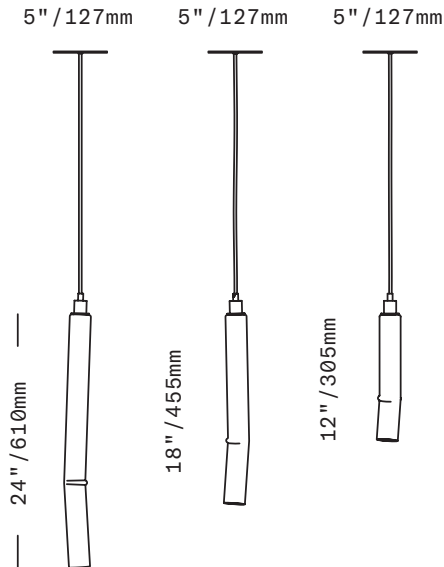

SkLO

Fold

PENDANT

Cylinders of handblown Czech glass with a gentle, intentional “fold”. Approximately 2”/50mm in diameter, the cylinders are sculpted by hand, each slightly different. Available in three different lengths of Fold glass: 12”/305mm, 18”/455mm, and 24”/610mm. Suspended on a fabric-wrapped electrical cord from a simple brass canopy. Cord lengths are field adjustable.

UL listed suitable for dry and damp locations (US & Canada)

Socket 120V G9 7W Max

LED bulb included

Requires recessed electrical box for installation

Accommodates sloped ceilings

Standard cord length 72”/1830mm – field adjustable – longer lengths available at additional cost

Fixture weights (approximate):
2lbs/0.9kg (LT110)
2.5lbs/1.2kg (LT111)
3lbs/1.4kg (LT112)

All glass dimensions are approximate – handblown glass dimensions vary by nature and intent

Made in the Czech Republic