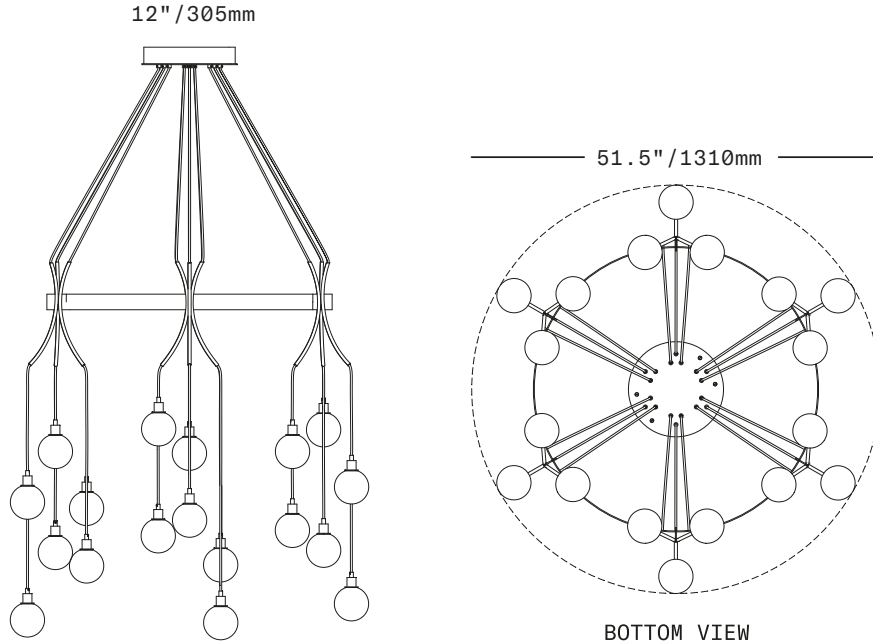

## Drape Skirt 18

CHANDELIER

The Drape Skirt 18 Chandelier consists of 18 individual pendants gathered into 6 groups of 3 and supported by a series of 6 brass "skirt" structures arranged around the circumference of a brass ring. The brass "skirts" attach to the ring by a series of simple slotted connections, allowing the "skirts" to hold the ring with the slight friction of the cords passing through the smooth brass tubes of the "skirts". Each pendant features a 4.5"/110mm diameter diffuser of handblown Czech glass suspended on a fabric-wrapped electrical cord. The glass diffusers are available in both "dipped" glass, featuring the SkLO double-dipped flame-polished mouth and "textured" glass, featuring a soft, frosted finish and subtle sculpted vertical ridges. Cord lengths are field adjustable.

Fixture weight (approximate): 65lbs/30kg

All glass dimensions are approximate – handblown glass dimensions vary by nature and intent

Made in the Czech Republic

LT293 [---][--] Drape Skirt 18 Chandelier

- |                       |   |
|-----------------------|---|
| Dipped Glass colors   | <ul style="list-style-type: none"> <li>○ Clear [CLR]</li> <li>● New Blue [NBL]</li> <li>● Olivin [OLV]</li> <li>● Smoke [SMK]</li> <li>○ White [WHT]</li> </ul>     |
| Textured Glass colors | <ul style="list-style-type: none"> <li>○ Clear [TCL]</li> <li>● Neutral Gray [NGT]</li> <li>● Steel Blue [TSB]</li> <li>● Whiskey [TWS]</li> </ul>                  |
| Metal finishes        | <ul style="list-style-type: none"> <li>● Dark Oxidized [DX]</li> <li>● Brushed Brass [BB]</li> <li>● Brushed Nickel [BN]</li> <li>○ Polished Nickel [PN]</li> </ul> |
| Cord Colors           | <ul style="list-style-type: none"> <li>● Black</li> <li>● Blue</li> <li>● Gold</li> <li>● Gray</li> </ul>   |