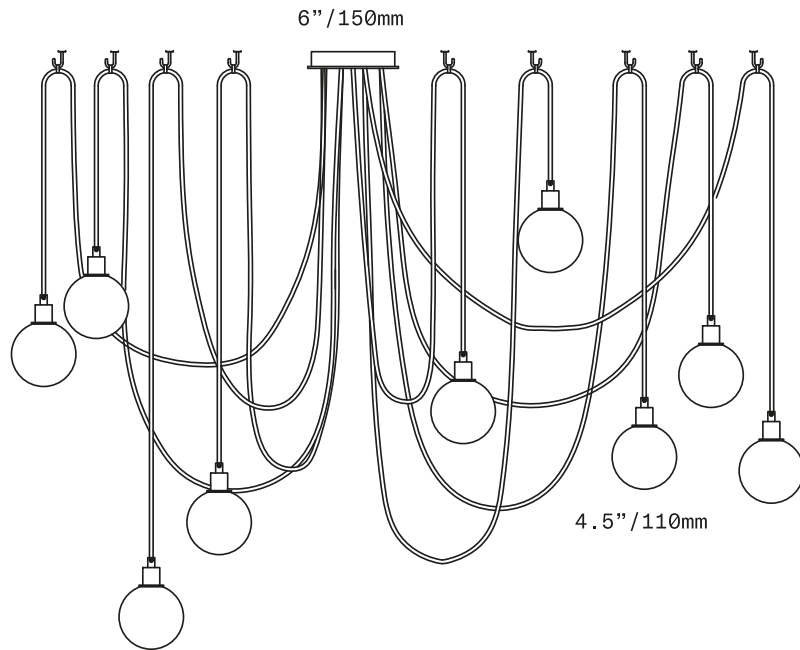

SkLO

Drape Hook 9

PENDANT

The Drape Hook 9 Pendant is a multi-pendant fixture featuring diffusers of handblown Czech glass suspended from a single canopy and swagged to ceiling hooks (included). Each pendant is suspended on a fabric-wrapped electrical cord and features a 4.5"/110mm diameter spherical glass diffuser. The glass diffusers are available in both "dipped" glass, featuring the SkLO double-dipped flame-polished mouth and "textured" glass, featuring a soft, frosted finish and subtle sculpted vertical ridges. Cord lengths are field adjustable. Infinite compositions are possible.

UL listed suitable for dry and damp locations (US & Canada)

Sockets 120V G9 7W Max

LED bulbs included

Requires recessed electrical box for installation

Accommodates sloped ceilings

Standard cord length 72"/1830mm – field adjustable – longer lengths available at additional cost

All glass dimensions are approximate – handblown glass dimensions vary by nature and intent

Made in the Czech Republic

LT177 [---][---] Drape Hook 9 Pendant

Dipped Glass colors

- Clear [CLR]
- New Blue [NBL]
- Olivin [OLV]
- Smoke [SMK]
- White [WHT]

Textured Glass colors

- Clear [TCL]
- Neutral Gray [NGT]
- Steel Blue [TSB]
- Whiskey [TWS]

Metal finishes

- Dark Oxidized [DX]
- Brushed Brass [BB]
- Brushed Nickel [BN]
- Polished Nickel [PN]

Cord Colors

- Black
- Blue
- Gold
- Gray