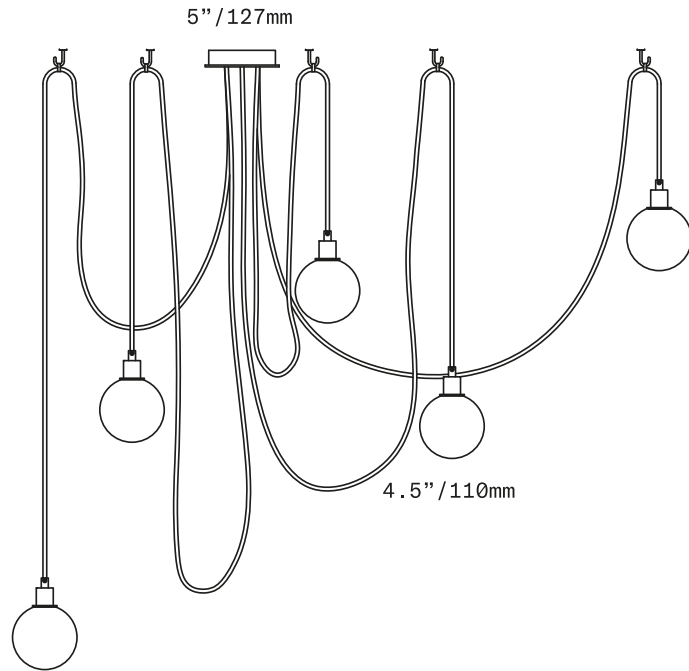

SkLO

Drape Hook 5

PENDANT

The Drape Hook 5 Pendant is a multi-pendant fixture featuring diffusers of handblown Czech glass suspended from a single canopy and swagged to ceiling hooks (included). Each pendant is suspended on a fabric-wrapped electrical cord and features a 4.5"/110mm diameter spherical glass diffuser. The glass diffusers are available in both "dipped" glass, featuring the SkLO double-dipped flame-polished mouth and "textured" glass, featuring a soft, frosted finish and subtle sculpted vertical ridges. Cord lengths are field adjustable. Infinite compositions are possible.

UL listed suitable for dry and damp locations (US & Canada)

Sockets 120V G9 7W Max

LED bulbs included

Requires recessed electrical box for installation

Accommodates sloped ceilings

Standard cord length 72"/1830mm – field adjustable – longer lengths available at additional cost

All glass dimensions are approximate – handblown glass dimensions vary by nature and intent

Made in the Czech Republic

LT174 [---][--] Drape Hook 5 Pendant

Dipped Glass colors	○ Clear [CLR] ● New Blue [NBL] ● Olivin [OLV] ● Smoke [SMK] ○ White [WHT]
Textured Glass colors	○ Clear [TCL] ● Neutral Gray [NGT] ● Steel Blue [TSB] ● Whiskey [TWS]
Metal finishes	● Dark Oxidized [DX] ● Brushed Brass [BB] ● Brushed Nickel [BN] ○ Polished Nickel [PN]
Cord Colors	● Black ● Blue ● Gold ● Gray