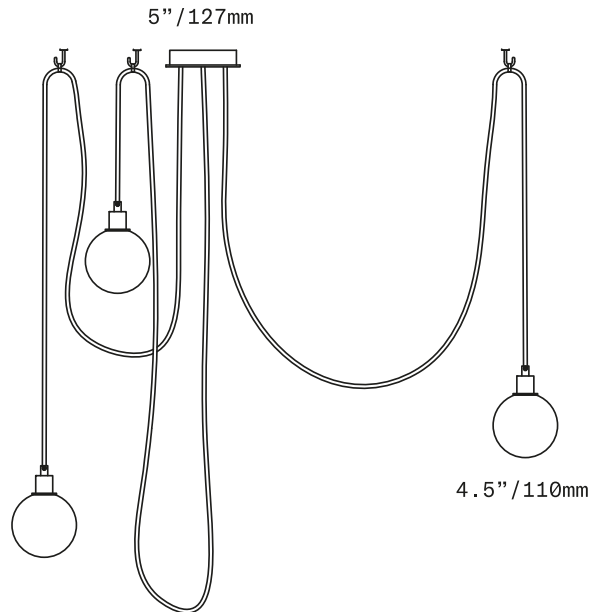

## Drape Hook 3

PENDANT

The Drape Hook 3 Pendant is a multi-pendant fixture featuring diffusers of handblown Czech glass suspended from a single canopy and swagged to ceiling hooks (included). Each pendant is suspended on a fabric-wrapped electrical cord and features a 4.5"/110mm diameter spherical glass diffuser. The glass diffusers are available in both "dipped" glass, featuring the SkLO double-dipped flame-polished mouth and "textured" glass, featuring a soft, frosted finish and subtle sculpted vertical ridges. Cord lengths are field adjustable. Infinite compositions are possible.

UL listed suitable for dry and damp locations (US & Canada)

Sockets 120V G9 7W Max

LED bulbs included

Requires recessed electrical box for installation

Accommodates sloped ceilings

Standard cord length 72"/1830mm – field adjustable – longer lengths available at additional cost