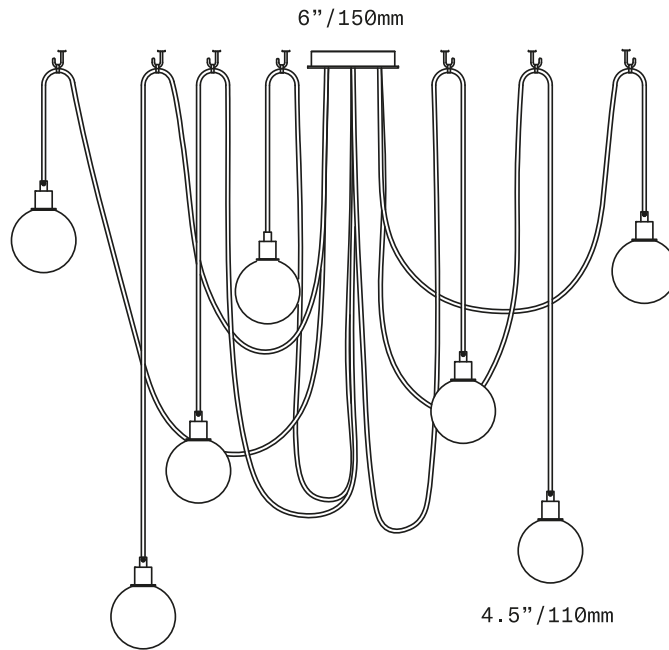

SkLO

Drape Hook 7

PENDANT

The Drape Hook 7 Pendant is a multi-pendant fixture featuring diffusers of handblown Czech glass suspended from a single canopy and swagged to ceiling hooks (included). Each pendant is suspended on a fabric-wrapped electrical cord and features a 4.5"/110mm diameter spherical glass diffuser. The glass diffusers are available in both "dipped" glass, featuring the SkLO double-dipped flame-polished mouth and "textured" glass, featuring a soft, frosted finish and subtle sculpted vertical ridges. Cord lengths are field adjustable. Infinite compositions are possible.

UL listed suitable for dry and damp locations (US & Canada)

Sockets 120V G9 7W Max

LED bulbs included

Requires recessed electrical box for installation

Accommodates sloped ceilings

Standard cord length 72"/1830mm – field adjustable – longer lengths available at additional cost

All glass dimensions are approximate – handblown glass dimensions vary by nature and intent

Made in the Czech Republic

LT176 [---][--] Drape Hook 7 Pendant

Dipped Glass colors	○ Clear [CLR] ● New Blue [NBL] ● Olivin [OLV] ● Smoke [SMK] ○ White [WHT]
Textured Glass colors	○ Clear [TCL] ● Neutral Gray [NGT] ● Steel Blue [TSB] ● Whiskey [TWS]
Metal finishes	● Dark Oxidized [DX] ● Brushed Brass [BB] ● Brushed Nickel [BN] ○ Polished Nickel [PN]
Cord Colors	● Black ● Blue ● Gold ● Gray