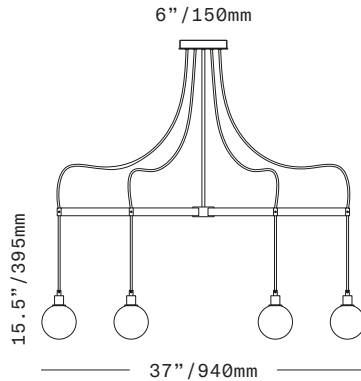

SkLO

Drape Arm 6

CHANDELIER

BOTTOM VIEW

BOTTOM VIEW

BOTTOM VIEW

The Drape Arm 6 Chandelier consists of 6 individual pendants suspended in a circle from a 6-spoke brass armature suspended in turn by a rigid brass stem. The glass diffusers are available in three shapes and in both "dipped" glass, featuring the SkLO double-dipped flame-polished mouth and "textured" glass, featuring a soft, frosted finish and subtle sculpted vertical ridges. Each pendant is suspended on a fabric-wrapped electrical cord. The exposed cords leave the canopy and pass through the ends of the individual arms.

For standard composition, specify only overall drop length – see Drape Arm Chandelier Specification Guide

For compositions other than the standard, specify both rigid brass tube stem length (not field adjustable) and fabric-wrapped cord length (field-adjustable)

Minimum overall drop length: 26"/660mm

Standard composition overall lengths over 53"/1350mm available at additional cost

Fixture weights (approximate):
 20lbs/9kg (LT369)
 25lbs/11kg (LT374)
 20lbs/9kg (LT393)

All glass dimensions are approximate – handblown glass dimensions vary by nature and intent

Made in the Czech Republic

LT369 [---][--] 4.5"/110mm sphere glass
 LT374 [---][--] 7"/180mm sphere glass
 LT393 [---][--] 6"/150mm ellipsoid glass