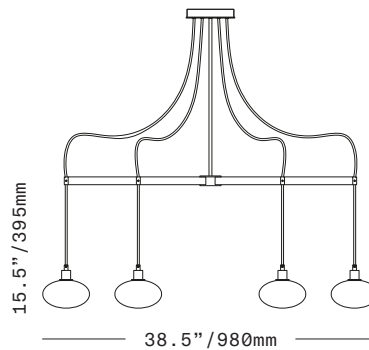

SkLO

Drape Arm 6

CHANDELIER

BOTTOM VIEW

BOTTOM VIEW

BOTTOM VIEW

The Drape Arm 6 Chandelier consists of 6 individual pendants suspended in a circle from a 6-spoke brass armature suspended in turn by a rigid brass stem. The glass diffusers are available in three shapes and in both "dipped" glass, featuring the SkLO double-dipped flame-polished mouth and "textured" glass, featuring a soft, frosted finish and subtle sculpted vertical ridges. Each pendant is suspended on a fabric-wrapped electrical cord. The exposed cords leave the canopy and pass through the ends of the individual arms.

For standard composition, specify only overall drop length – see Drape Arm Chandelier Specification Guide

For compositions other than the standard, specify both rigid brass tube stem length (not field adjustable) and fabric-wrapped cord length (field-adjustable)

Minimum overall drop length: 26"/660mm

Standard composition overall lengths over 53"/1350mm available at additional cost

Fixture weights (approximate):
 20lbs/9kg (LT369)
 25lbs/11kg (LT374)
 20lbs/9kg (LT393)

All glass dimensions are approximate – handblown glass dimensions vary by nature and intent

Made in the Czech Republic

LT369 [---][--] 4.5"/110mm sphere glass
 LT374 [---][--] 7"/180mm sphere glass
 LT393 [---][--] 6"/150mm ellipsoid glass