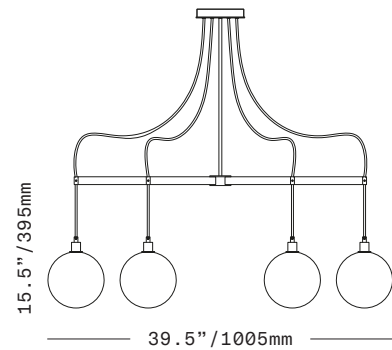

SkLO

Drape Arm 6

CHANDELIER

BOTTOM VIEW

BOTTOM VIEW

BOTTOM VIEW

The Drape Arm 6 Chandelier consists of 6 individual pendants suspended in a circle from a 6-spoke brass armature suspended in turn by a rigid brass stem. The glass diffusers are available in three shapes and in both "dipped" glass, featuring the SkLO double-dipped flame-polished mouth and "textured" glass, featuring a soft, frosted finish and subtle sculpted vertical ridges. Each pendant is suspended on a fabric-wrapped electrical cord. The exposed cords leave the canopy and pass through the ends of the individual arms.

For standard composition, specify only overall drop length – see Drape Arm Chandelier Specification Guide

For compositions other than the standard, specify both rigid brass tube stem length (not field adjustable) and fabric-wrapped cord length (field-adjustable)

Minimum overall drop length: 26"/660mm

Standard composition overall lengths over 53"/1350mm available at additional cost

Fixture weights (approximate):
 20lbs/9kg (LT369)
 25lbs/11kg (LT374)
 20lbs/9kg (LT393)

All glass dimensions are approximate – handblown glass dimensions vary by nature and intent

Made in the Czech Republic

LT369 [---][--] 4.5"/110mm sphere glass
 LT374 [---][--] 7"/180mm sphere glass
 LT393 [---][--] 6"/150mm ellipsoid glass