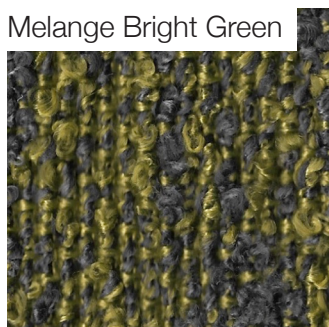

Lime Green

Colour samples are an indication only and do not replace the use of real samples when ordering, since it is impossible to guarantee a screen reproduction identical to the original.

Soft Bouclé

Alabaster

Olive Haze

Millbroke

Redwood

Cedar

River Bed

Green Kelp

Panama

Panama White

Panama Clay

Panama Green

Panama Blue

Bouclé Melange

Melange White

Melange Dove Gray

Melange Bright Green

Melange Blue

Upholstery Special Collection

Leather

Soul White

Lamb GR

Clay

Antilope

Lavander