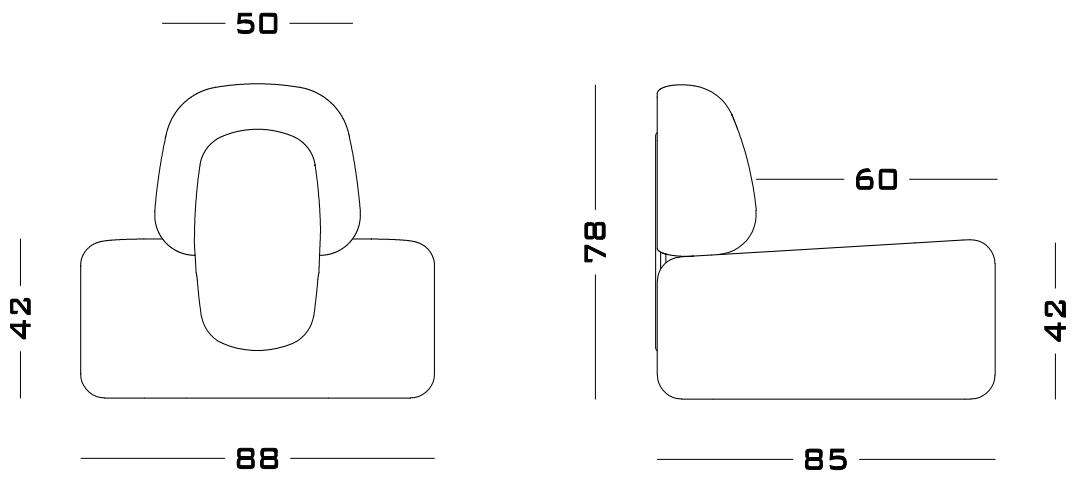

Dimensions

Cod. CLIP