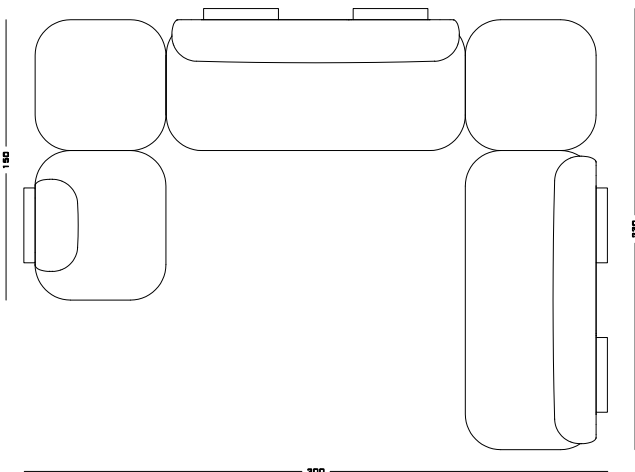

Cod. YSHU1S2S