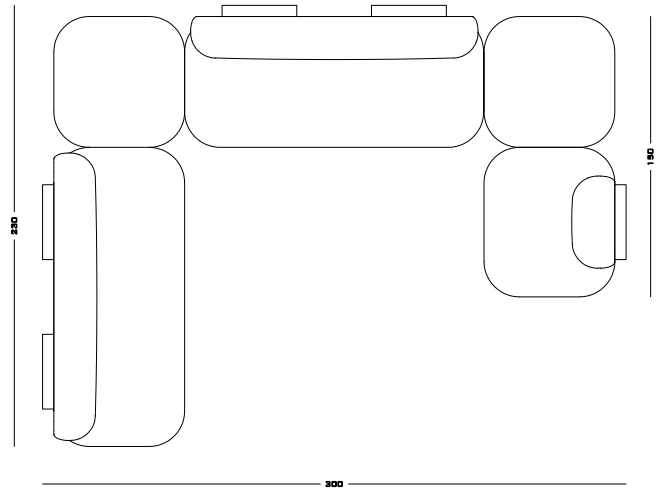

Upholstery Standard Collection

Cotton
Coco
Velvet

Upholstery Premium Collection

Soft Bouclé
Panama
Bouclé Mélange
Nativo

Upholstery Special Collection

Leather
Nabuk
Bouclé

70x70 cm seat height 42 cm
80x80x72 H cm seat height 42 cm
160x80x72 H cm seat height 42 cm
240x150x72 H cm seat height 42 cm
300x150x72 H cm seat height 42 cm
300x230x72 H cm seat height 42 cm

Dimensions

Cod. YSH1S

Cod. YSH1C

Cod. YSH2S

Cod. YSH1S1C2S

Cod. YSH2S1C1S

Cod. YSHU1S

Cod. YSHU2S1S