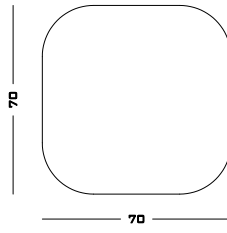

Upholstery Standard Collection

Cotton
Coco
Velvet

Upholstery Premium Collection

Soft Bouclé
Panama
Bouclé Mélange
Nativo

Upholstery Special Collection

Leather
Nabuk
Bouclé

70x70 cm seat height 42 cm
80x80x72 H cm seat height 42 cm
160x80x72 H cm seat height 42 cm
240x150x72 H cm seat height 42 cm
300x150x72 H cm seat height 42 cm
300x230x72 H cm seat height 42 cm

Dimensions

Cod. YSH1S

Cod. YSH1C

Cod. YSH2S

Cod. YSH1S1C2S

Cod. YSH2S1C1S

Cod. YSHU1S

Cod. YSHU2S1S