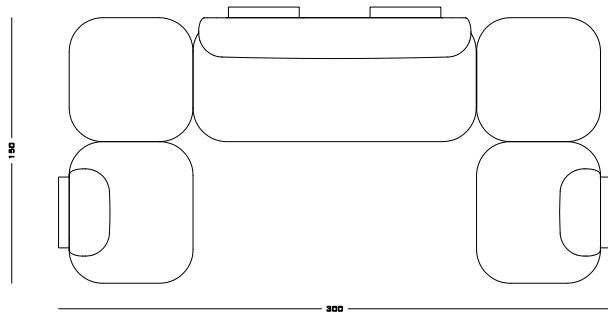

Upholstery Standard Collection

Cotton
Coco
Velvet

Upholstery Premium Collection

Soft Bouclé
Panama
Bouclé Mélange
Nativo

Upholstery Special Collection

Leather
Nabuk
Bouclé

70x70 cm seat height 42 cm
80x80x72 H cm seat height 42 cm
160x80x72 H cm seat height 42 cm
240x150x72 H cm seat height 42 cm
300x150x72 H cm seat height 42 cm
300x230x72 H cm seat height 42 cm

Dimensions

Cod. YSH1S

Cod. YSH1C

Cod. YSH2S

Cod. YSH1S1C2S

Cod. YSH2S1C1S

Cod. YSHU1S

Cod. YSHU2S1S