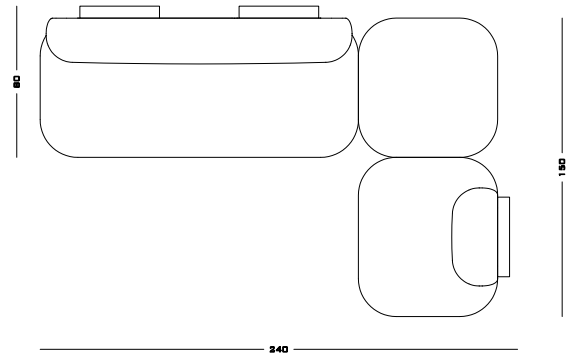

Upholstery Standard Collection

Cotton
Coco
Velvet

Upholstery Premium Collection

Soft Bouclé
Panama
Bouclé Mélange
Nativo

Upholstery Special Collection

Leather
Nabuk
Bouclé

70x70 cm seat height 42 cm
80x80x72 H cm seat height 42 cm
160x80x72 H cm seat height 42 cm
240x150x72 H cm seat height 42 cm
300x150x72 H cm seat height 42 cm
300x230x72 H cm seat height 42 cm

Dimensions

Cod. YSH1S

Cod. YSH1C

Cod. YSH2S

Cod. YSH1S1C2S

Cod. YSH2S1C1S

Cod. YSHU1S

Cod. YSHU2S1S