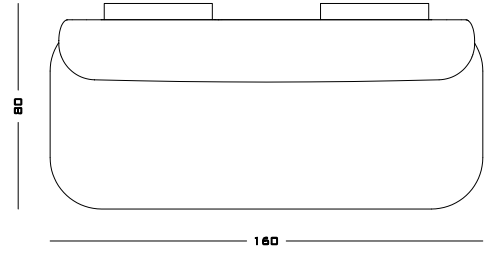

Upholstery Standard Collection

Cotton
Coco
Velvet

Upholstery Premium Collection

Soft Bouclé
Panama
Bouclé Mélange
Nativo

Upholstery Special Collection

Leather
Nabuk
Bouclé

70x70 cm seat height 42 cm
80x80x72 H cm seat height 42 cm
160x80x72 H cm seat height 42 cm
240x150x72 H cm seat height 42 cm
300x150x72 H cm seat height 42 cm
300x230x72 H cm seat height 42 cm

Dimensions

Cod. YSH1S

Cod. YSH1C

Cod. YSH2S

Cod. YSH1S1C2S

Cod. YSH2S1C1S

Cod. YSHU1S

Cod. YSHU2S1S