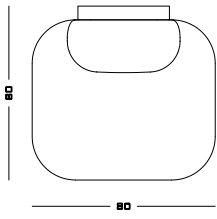

Upholstery Standard Collection

Cotton
Coco
Velvet

Upholstery Premium Collection

Soft Bouclé
Panama
Bouclé Mélange
Nativo

Upholstery Special Collection

Leather
Nabuk
Bouclé

70x70 cm seat height 42 cm
80x80x72 H cm seat height 42 cm
160x80x72 H cm seat height 42 cm
240x150x72 H cm seat height 42 cm
300x150x72 H cm seat height 42 cm
300x230x72 H cm seat height 42 cm

POSSIBLE CUSTOMISATION

Back and Seat Height
Width
Depth

Any RAL for the wood

Seat: Plywood structure with elasticated webbing supporting several layers of non-deformable foam. Lined and upholstered in any of our range of fabrics or customers own material. Back: Plywood structure with several layers of non-deformable foam. Frame: Solid Ash wood with stained veneer joined at 45 degree angle with steel bracket. Felt glides. Upholstery non-removable. Comes assembled.

Dimensions

Cod. YSH1S

Cod. YSH1C

Cod. YSH2S

Cod. YSH1S1C2S

Cod. YSH2S1C1S

Cod. YSHU1S

Cod. YSHU2S1S