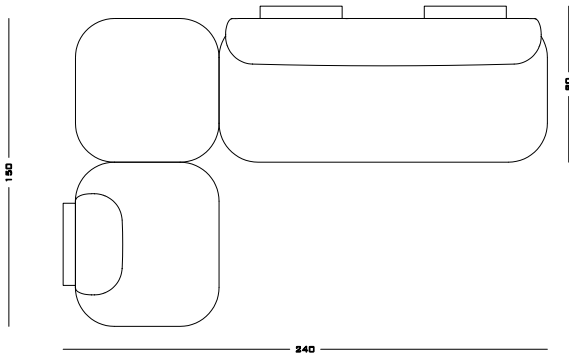

Upholstery Standard Collection

Cotton
Coco
Velvet

Upholstery Premium Collection

Soft Bouclé
Panama
Bouclé Mélange
Nativo

Upholstery Special Collection

Leather
Nabuk
Bouclé

70x70 cm seat height 42 cm
80x80x72 H cm seat height 42 cm
160x80x72 H cm seat height 42 cm
240x150x72 H cm seat height 42 cm
300x150x72 H cm seat height 42 cm
300x230x72 H cm seat height 42 cm

Dimensions

Cod. YSH1S

Cod. YSH1C

Cod. YSH2S

Cod. YSH1S1C2S

Cod. YSH2S1C1S

Cod. YSHU1S

Cod. YSHU2S1S