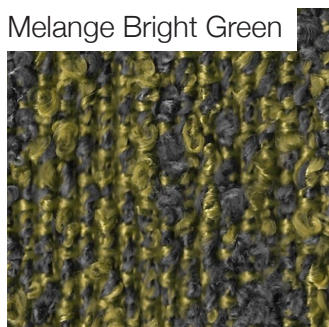

Nativo

Alto White

Pickled Bean

Old Copper

Sand

Gunsmoke

Blue Mirage

Metal Green

Lime Green

Colour samples are an indication only and do not replace the use of real samples when ordering, since it is impossible to guarantee a screen reproduction identical to the original.

Soft Bouclé

Alabaster

Olive Haze

Millbroke

Redwood

Cedar

River Bed

Green Kelp

Panama

Panama White

Panama Clay

Panama Green

Panama Blue

Bouclé Melange

Melange White

Melange Dove Gray

Melange Bright Green