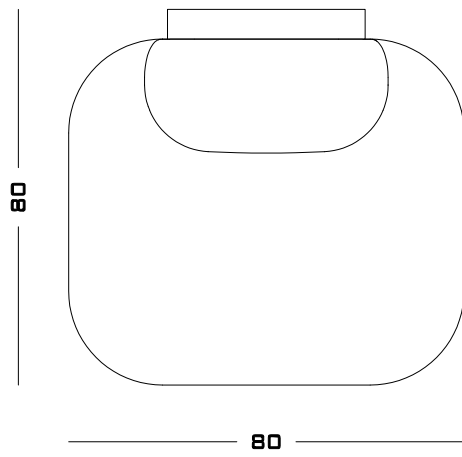

Dimensions

Cod. YSH1S