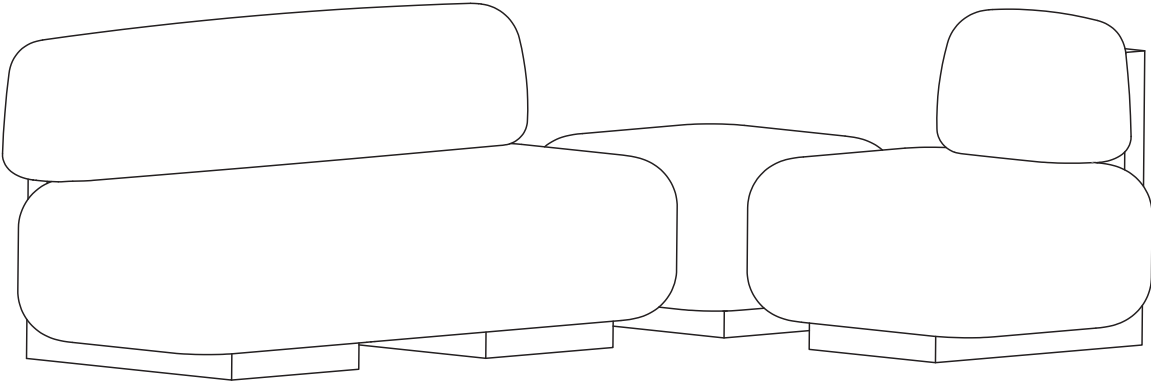

Yoshida

Family