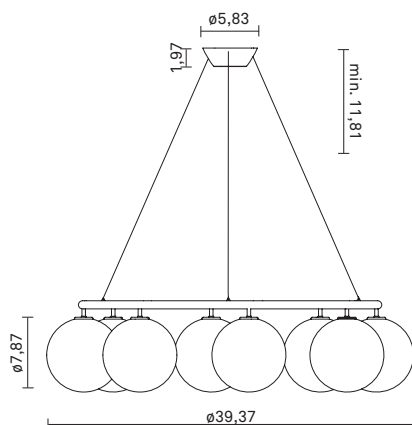

NUURA

MIIRA 8 CIRCULAR Brass/Optic Clear

Design: Sofie Refer, 2020. US-model.

Miira 8 Circular in mouth-blown Optic Clear glass and Brass finish. Incl. Ceiling plate.

The significant details of Miira are the fine curves and thin neck that gives a graceful appearance. The Miira Collection features mouth-blown glass globes in both Opal White and Optic Clear. The Optic glass has slight variances due to the handmade process, which makes each piece unique.

Miira collection is designed with the chandelier as a centre and expands into a complete series of lights, manufactured in the highest quality.

Miira 8 Circular, comprising eight mouth-blown glass domes, has a diameter of 39,37 in, making it ideal to place above a dining table or sofa.

Miira collection

The Miira collection include the following products:

- **Miira 1:** Rock Grey/Brass - Opal White/Optic clear
- **Miira 3:** Rock Grey/Brass - Opal White/Optic clear
- **Miira 1 Large:** Rock Grey/Brass - Opal White/Optic Clear
- **Miira 3 Large:** Rock Grey/Brass - Opal White/Optic Clear
- **Miira 4:** Rock Grey/Brass - Opal White/Optic Clear
- **Miira 6:** Rock Grey/Brass - Opal White/Optic Clear
- **Miira 6 Large:** Rock Grey/Brass, Opal White/Optic Clear
- **Miira 6 Circular:** Dark Bronze/Brass/Rock Grey, Opal White/Optic Clear
- **Miira 8 Circular:** Dark Bronze/Brass/Rock Grey, Opal White/Optic Clear
- **Miira 13:** Rock Grey/Brass - Opal White/Optic Clear
- **Miira 13 Large:** Rock Grey/Brass, Opal White/Optic Clear
- **Miira Wall:** Rock Grey/Brass - Opal White/Optic Clear
- **Miira Table:** Rock Grey/Brass - Opal White/Optic Clear