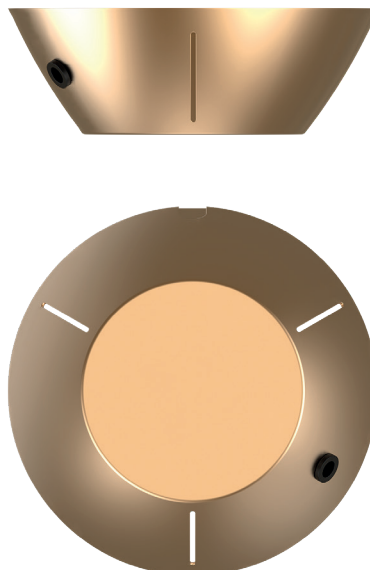

TECHNICAL INFO

Product no.: 3032007

Type: Suspension - Indoor

Colour:

Glass: Optic Clear

Metal: Brass

Cable: Clear

Materials:

Powder coated metal

Mouth-blown glass

Plastic cable

Dimensions:

ø39,37 x 7,87in

Ceiling plate: ø5,83mm x 1,97in

Plastic cable - Length: 98,43in

Weight (armature + glass): 9100g

Packaging:

Dimensions- armature: L:33,86in x W: 33,86in x H: 20,47in

Dimensions - glass: 8 x L: 9,25in x W: 8,66in x H: 8,86in

Weight: 4900g

Total weight incl. product: 14000g

Number of parcels: 9

Material: Brown cardboard.

Cleaning:

Use a soft dry cloth to clean the product.

Do not use household cleaners.

Certifications and labels:

CE - CE-certified

IP Rating - IP20

- Class II

Light source:

Socket: G9

Max wattage: 7W LED

Voltage (V): 120V

Recommended light source:

G9 LED 2,6W / 300 lumen- dimmable (Philips)

Bulbs not included

Dimmable if installed with appropriate dimmable LED light source(s) suitable for your dimmer circuit.

Light source can be added to delivery on request or via our webshop nuura.com.

For DALI compatibility, we recommend to use the Hytronik Trailing Edge Dimmer (HDD2200 DALI Dimmer) and our recommended light sources.

HDD2200 DALI Dimmer can be added to delivery on request.

Included ceiling plate: