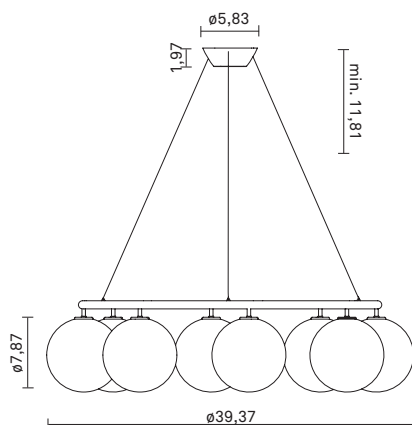

NUURA

MIIRA 8 CIRCULAR Rock Grey/Optic Clear

Design: Sofie Refer, 2020. US-model.

Miira 8 Circular in mouth-blown Optic Clear glass and Rock Grey finish. Incl. Ceiling plate.

The significant details of Miira are the fine curves and thin neck that gives a graceful appearance. The Miira Collection features mouth-blown glass globes in both Opal White and Optic Clear. The Optic glass has slight variances due to the handmade process, which makes each piece unique.

Miira collection is designed with the chandelier as a centre and expands into a complete series of lights, manufactured in the highest quality.

Miira 8 Circular, comprising eight mouth-blown glass domes, has a diameter of 39,37 in, making it ideal to place above a dining table or sofa.

Miira collection

The Miira collection include the following products:

- **Miira 1:** Rock Grey/Brass - Opal White/Optic clear
- **Miira 3:** Rock Grey/Brass - Opal White/Optic clear
- **Miira 1 Large:** Rock Grey/Brass - Opal White/Optic Clear
- **Miira 3 Large:** Rock Grey/Brass - Opal White/Optic Clear
- **Miira 4:** Rock Grey/Brass - Opal White/Optic Clear
- **Miira 6:** Rock Grey/Brass - Opal White/Optic Clear
- **Miira 6 Large:** Rock Grey/Brass, Opal White/Optic Clear
- **Miira 6 Circular:** Dark Bronze/Brass/Rock Grey, Opal White/Optic Clear
- **Miira 8 Circular:** Dark Bronze/Brass/Rock Grey, Opal White/Optic Clear
- **Miira 13:** Rock Grey/Brass - Opal White/Optic Clear
- **Miira 13 Large:** Rock Grey/Brass, Opal White/Optic Clear
- **Miira Wall:** Rock Grey/Brass - Opal White/Optic Clear
- **Miira Table:** Rock Grey/Brass - Opal White/Optic Clear