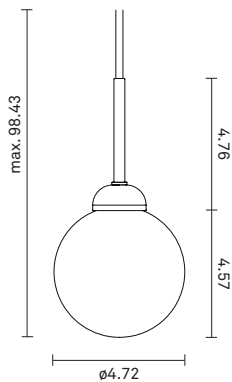

## TECHNICAL INFO

**Product no.:** 3053002

**Type:** Suspension - Indoor

**Colour:**

Glass: Opal White  
Metal: Satin Black  
Cable: Black

**Materials:**

Powder coated metal  
Mouth-blown glass  
Fabric covered cable

**Dimensions:**

ø4.72in x 933in  
Fabric cable - Length: 98.43in  
Weight (armature + glass): 550g

**Packaging:**

Dimensions: L: 12,6in x W: 6.69in x H: 5.91in  
Weight: 240g  
Total weight incl. product: 790g  
Number of parcels: 1  
Material: Brown cardboard.