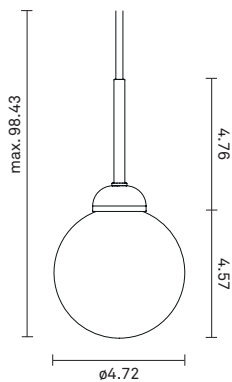

## TECHNICAL INFO

**Product no.:** 3053001

**Type:** Suspension - Indoor

**Colour:**

Glass: Opal White  
Metal: Brushed Brass  
Cable: Gold

**Materials:**

Powder coated metal  
Mouth-blown glass  
Fabric covered cable

**Dimensions:**

ø4.72in x 933in  
Fabric cable - Length: 98.43in  
Weight (armature + glass): 550g

**Packaging:**

Dimensions: L: 12,6in x W: 6.69in x H: 5.91in  
Weight: 240g  
Total weight incl. product: 790g  
Number of parcels: 1  
Material: Brown cardboard.