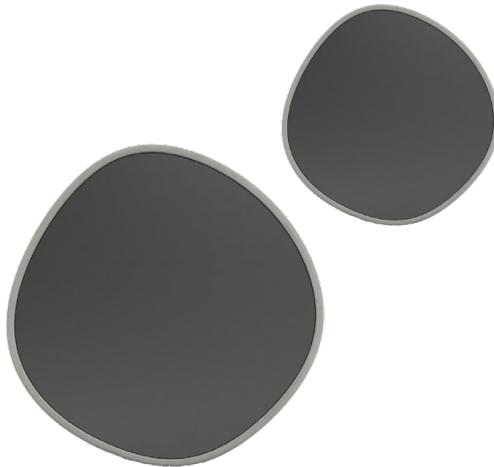

GUSA

Mirror oval

Model Mirror oval

Material MORTEX®
[available in indoor or outdoor version]

Rectangular mirror
130 x 60 x 4

GUSA

Mirror round

Model Mirror round

Material MORTEX®
(available in indoor or outdoor version)

Round medium mirror
40 x 40 x 2

Round large mirror
67 x 67 x 2