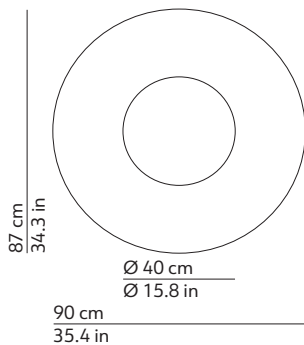

TECHNICAL DRAWINGS

CODES

220-240 V

K510437B27	2700K - white
510437-60227	2700K - gold leaf
510437-XXX27	2700K - colours on request
K510437B30	3000K - white
510437-60230	3000K - gold leaf
510437-XXX30	3000K - colours on request

TECHNICAL DATA

Kate Suspension 2700 K

Light source type	Board LED
Lamp power	1 x 65 W
Source luminous flux	6856 lm
Colour temperature	2700 K
CRI	>90
Feeding	220-240 V / 120 V
Dimmable	Yes
Dimming type	Phase cut

PRODUCT INFORMATION

Canopy

Colour	White or gold leaf or colours on request
Finish	Matte or finish on request
Material	Metal

Cable

Length	180 cm / 70.9 in
Colour	Transparent
Material	Pvc

Type	2 x steel wire
Length	180 cm / 70.9 in
Colour	Grey
Material	Steel

PACKAGING

Box 1

Dimensions L x W x H	95 x 95 x 35 cm / 37.4 x 37.4 x 13.8 in
Volume	0.316 m ³ / 11.155 ft ³
Gross weight	17.50 kg / 38.50 lbs