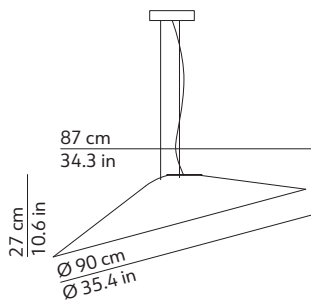

TECHNICAL DRAWINGS

CODES

220-240 V

K510437B27	2700K - white
510437-60227	2700K - gold leaf
510437-XXX27	2700K - colours on request
K510437B30	3000K - white
510437-60230	3000K - gold leaf
510437-XXX30	3000K - colours on request

120 V

K510437B27US	2700K - white
510437-60227US	2700K - gold leaf
510437-XXX27US	2700K - colours on request
K510437B30US	3000K - white
510437-60230US	3000K - gold leaf
510437-XXX30US	3000K - colours on request

TECHNICAL DATA

Kate Suspension 2700 K

Light source type	Board LED
Lamp power	1 x 65 W
Source luminous flux	6856 lm
Colour temperature	2700 K
CRI	>90
Feeding	220-240 V / 120 V
Dimmable	Yes
Dimming type	Phase cut

Kate Suspension 3000 K

Light source type	Board LED
Lamp power	1 x 65 W
Source luminous flux	6956 lm
Colour temperature	3000 K
CRI	>90
Feeding	220-240 V / 120 V
Dimmable	Yes
Dimming type	Phase cut

PRODUCT INFORMATION

Installation	Suspension
Net weight	7.5 kg / 16.5 lbs

Structure

Colour	White RAL9010 or colours on request
Finish	Matte or finish on request
Material	Coated aluminium

Diffuser

Colour	White
Finish	Matte
Material	Rotational-moulded polyethylene