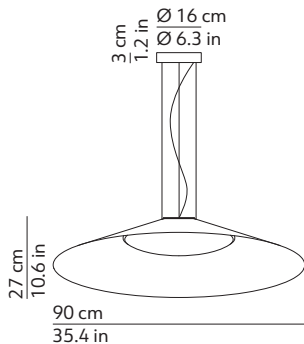

TECHNICAL DRAWINGS

CODES

220-240 V

K510437B27	2700K - white
510437-60227	2700K - gold leaf
510437-XXX27	2700K - colours on request
K510437B30	3000K - white
510437-60230	3000K - gold leaf
510437-XXX30	3000K - colours on request

TECHNICAL DATA

Kate Suspension 2700 K

Light source type	Board LED
Lamp power	1 x 65 W
Source luminous flux	6856 lm
Colour temperature	2700 K
CRI	>90
Feeding	220-240 V / 120 V
Dimmable	Yes
Dimming type	Phase cut

Installation	Suspension
Net weight	7.5 kg / 16.5 lbs

Structure

Colour	White RAL9010 or colours on request
Finish	Matte or finish on request
Material	Coated aluminium

Diffuser

Colour	White
Finish	Matte
Material	Rotational-moulded polyethylene

PRODUCT INFORMATION

Canopy

Colour	White or gold leaf or colours on request
Finish	Matte or finish on request
Material	Metal

Cable

Length	180 cm / 70.9 in
Colour	Transparent
Material	Pvc

Type	2 x steel wire
Length	180 cm / 70.9 in
Colour	Grey
Material	Steel