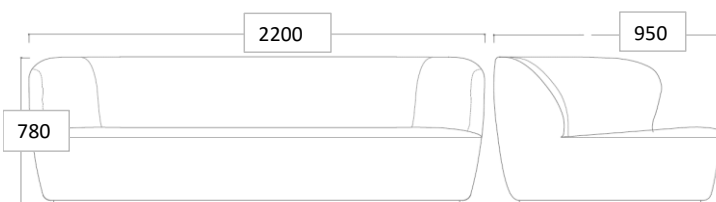

VERSION

- Fully upholstered / black base

TYPES

Order item - look for part number in the pricelist.
The series consists of the following:

Stay Sofa , W: 70 cm // L: 150 cm, 190 cm, 260 cm.
Stay Sofa , W: 95 cm // L: 190 cm, 220 cm, 260 cm
Stay Sofa , W: 110 cm // L: 220 cm, 260 cm
Stay Lounge Chair - Large
Stay Lounge Chair - Small
Stay Lounge Chair - Small Swivel
Stay Ottoman

MEASUREMENTS

FACTS

MEASUREMENT - H X L X W: MM

Height: 780 mm
Length: 2200 mm
Width: 950 mm
Sitting height: 410 mm
Sitting depth: 610 mm

WEIGHT ITEM
117 kg

PACKAGING TYPE
Cardboard box, chipboard and euro pallet