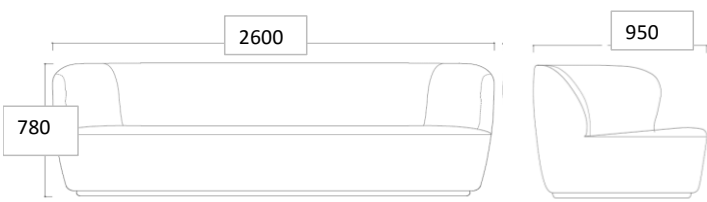

MEASUREMENTS

FACTS

MEASUREMENT - H X L X W: MM

Height: 780 mm
Length: 2200 mm
Width: 950 mm
Sitting height: 410 mm
Sitting depth: 610 mm

WEIGHT ITEM
117 kg

PACKAGING TYPE
Cardboard box, chipboard and euro pallet

VERSION

- Fully upholstered / black base

TYPES

Order item - look for part number in the pricelist.
The series consists of the following:

Stay Sofa , W: 70 cm // L: 150 cm, 190 cm, 260 cm.
Stay Sofa , W: 95 cm // L: 190 cm, 220 cm, 260 cm
Stay Sofa , W: 110 cm // L: 220 cm, 260 cm
Stay Lounge Chair - Large
Stay Lounge Chair - Small
Stay Lounge Chair - Small Swivel
Stay Ottoman

MEASUREMENTS

FACTS

MEASUREMENT - H X L X W: MM

Height: 780 mm
Length: 2600 mm
Width: 950 mm
Sitting height: 410 mm
Sitting depth: 610 mm

WEIGHT ITEM

125 kg

PACKAGING TYPE

Cardboard box, chipboard and euro pallet