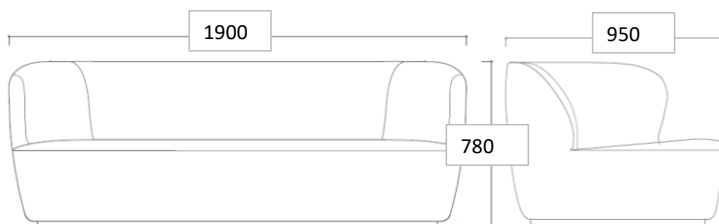

Stay Collection // Sofa 190 x 95 cm

Designed by SPACE

PRODUCT

DESCRIPTION

Stay here, stay with me, stay relaxed, stay and read... Stay Collection, consisting of two lounge chairs and three sofas, has a sculptural and organic shape that, besides from giving a contemporary look, also embraces the user and encourages to stay seated. The characteristic shape is almost like a singular continuous pencil stroke wrapping a solid texture. The collection is suitable for both public spaces and private homes as its small size fits very well to populate spaces of limited size where keeping cosiness and comfort are essential.

VERSION

- Fully upholstered / black base

TYPES

Order item - look for part number in the pricelist.
The series consists of the following:

Stay Sofa , W: 70 cm // L: 150 cm, 190 cm, 260 cm.
Stay Sofa , W: 95 cm // L: 190 cm, 220 cm, 260 cm
Stay Sofa , W: 110 cm // L: 220 cm, 260 cm
Stay Lounge Chair - Large
Stay Lounge Chair - Small
Stay Lounge Chair - Small Swivel
Stay Ottoman

MEASUREMENTS

FACTS

MEASUREMENT - H X L X W: MM

Height: 780 mm
Length: 1900 mm
Width: 950 mm
Sitting height: 410 mm
Sitting depth: 610 mm

WEIGHT ITEM

80 kg

PACKAGING TYPE

Cardboard box, chipboard and euro pallet

MEASUREMENTS

FACTS

MEASUREMENT - H X L X W: MM

Height: 780 mm
Length: 2200 mm
Width: 950 mm
Sitting height: 410 mm
Sitting depth: 610 mm

WEIGHT ITEM
117 kg

PACKAGING TYPE
Cardboard box, chipboard and euro pallet