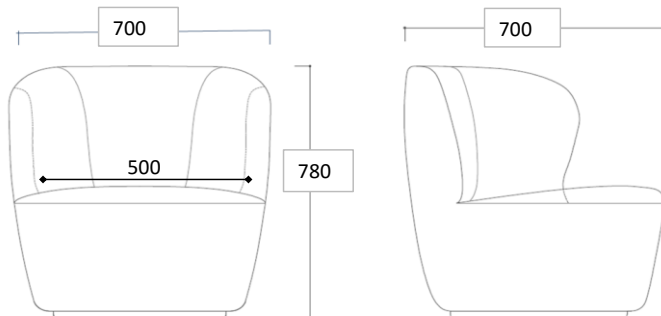

### TYPES

Order item - look for part number in the pricelist.  
The series consists of the following:

Stay Sofa , W: 70 cm // L: 150 cm, 190 cm, 260 cm.  
Stay Sofa , W: 95 cm // L: 190 cm, 220 cm, 260 cm  
Stay Sofa , W: 110 cm // L: 220 cm, 260 cm  
Stay Lounge Chair - Large  
Stay Lounge Chair - Small  
Stay Lounge Chair - Small Swivel  
Stay Ottoman

### FACTS

MEASUREMENT - H X L X W: MM

Height: 780 mm  
Length: 700 mm  
Width: 700 mm  
Sitting height: 410 mm  
Sitting depth: 550 mm  
Sitting width: 500 mm

WEIGHT ITEM  
21 kg

PACKAGING MEASUREMENT - L x W x H CM  
73x73x78 cm

### FACTS

MEASUREMENT - H X L X W: MM

Height: 780 mm  
Length: 700 mm  
Width: 700 mm  
Sitting height: 410 mm  
Sitting depth: 550 mm  
Sitting width: 500 mm

WEIGHT ITEM  
23 kg

PACKAGING MEASUREMENT - L x W x H CM  
73x73x78 cm