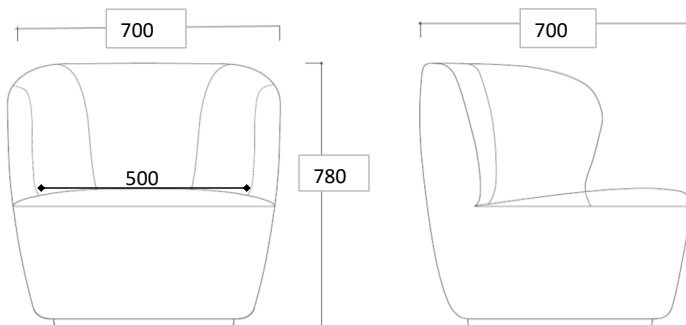

### FACTS

MEASUREMENT - H X L X W: MM

Height: 780 mm  
Length: 700 mm  
Width: 700 mm  
Sitting height: 410 mm  
Sitting depth: 550 mm  
Sitting width: 500 mm

WEIGHT ITEM  
21 kg

PACKAGING MEASUREMENT - L x W x H CM  
73x73x78 cm

### TYPES

Order item - look for part number in the pricelist.  
The series consists of the following:

Stay Sofa , W: 70 cm // L: 150 cm, 190 cm, 260 cm.  
Stay Sofa , W: 95 cm // L: 190 cm, 220 cm, 260 cm  
Stay Sofa , W: 110 cm // L: 220 cm, 260 cm  
Stay Lounge Chair - Large  
Stay Lounge Chair - Small  
Stay Lounge Chair - Small Swivel  
Stay Ottoman

### MEASUREMENTS

### FACTS

MEASUREMENT - H X L X W: MM

Height: 780 mm  
Length: 700 mm  
Width: 700 mm  
Sitting height: 410 mm  
Sitting depth: 550 mm  
Sitting width: 500 mm

WEIGHT ITEM  
23 kg

PACKAGING MEASUREMENT - L x W x H CM  
73x73x78 cm