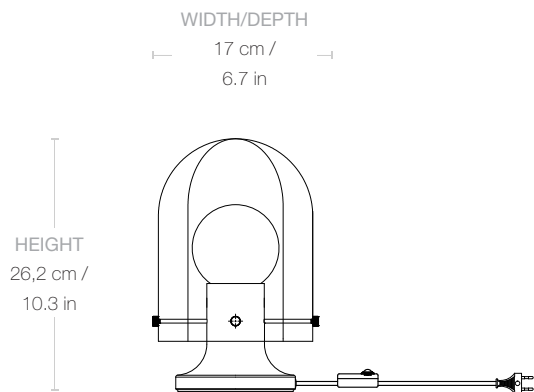

## Dimensions

<b>LAMP WIDTH</b>	17 cm / 6.7 in
<b>LAMP DEPTH</b>	17 cm / 6.7 in
<b>LAMP HEIGHT</b>	26,2 cm / 10.3 in
<b>SHADE WIDTH</b>	16 cm / 6.3 in
<b>SHADE DEPTH</b>	16 cm / 6.3 in
<b>SHADE HEIGHT</b>	21 cm / 8.3 in
<b>BASE WIDTH</b>	12 cm / 4.7 in
<b>BASE DEPTH</b>	12 cm / 4.7 in
<b>BASE HEIGHT</b>	10 cm / 3.4 in
<b>CORD LENGTH</b>	200 cm / 78.7 in
<b>DISTANCE TO SWITCH</b>	50 cm / 19.7 in

## Weight

<b>TOTAL WEIGHT</b>	3,2 kg / 7 lbs
<b>SHADE WEIGHT</b>	1,3 kg / 2.8 lbs
<b>BASE WEIGHT</b>	1,9 kg / 4.2 lbs

Number of parcels	1
<b>PACKAGING LENGTH</b>	43 cm / 16.9 in
<b>PACKAGING WIDTH</b>	21,5 cm / 8.5 in
<b>PACKAGING HEIGHT</b>	27,5 cm / 10.8 in
<b>PACKAGING WEIGHT</b>	1,6 kg / 3.5 lbs
<b>GROSS WEIGHT</b>	4,8 kg / 10.5 lbs