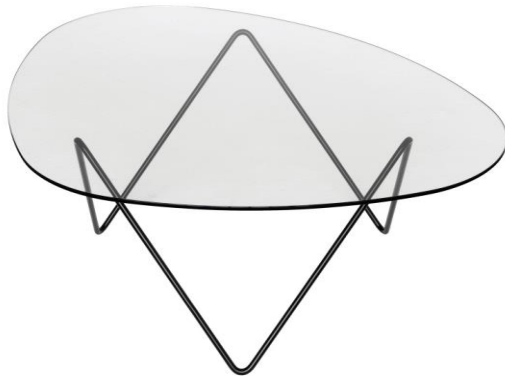

PRODUCT

COLOURS

//Matt black.

//Brass .

DESCRIPTION

In 1955 Barba Corsini renovated the loft space within Antoni Gaudí's famous building "La Pedrera" in Barcelona, transforming it from a simple laundry room and storage area into 13 modern duplex apartments. To reinforce the modernist style of the rooms, Corsini decorated the apartment with furniture that he designed himself, including Pedrera lamps and tables. The inspiration for the base of the lights came from the vaulted ceilings of the famous house of "la Pedrera" whilst the cylindrical shape and unique, perforated detail of the chimneys influenced the form of the lampshades.

VERSION - TABLE

Black powder painted // RAL 9005 Gloss 20
Brass Plated

PENDANT VERSION

Order item - look for part number in the pricelist.

Series contains the following:

Pedrera

FACTS

MEASUREMENT - L X W X H CM

L:106 x W:86 x H 38

WEIGHT ITEM -

16 Kg

Frame steel - 2,8 Kg

Glass top plate - 13,2 Kg

PACKAGING TYPE

Cardboard box

PACKAGING MEASUREMENT - L X W X H CM