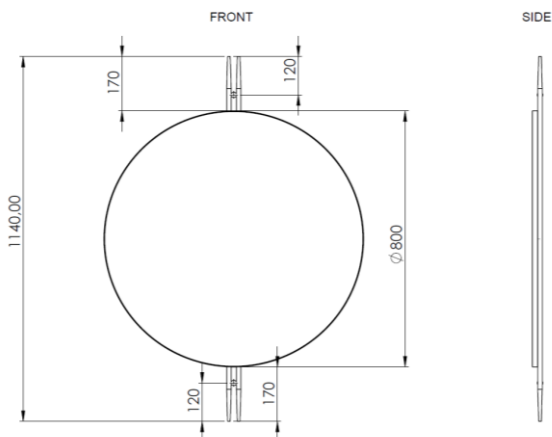

## TYPES

Order item - look for part number in the pricelist.  
The series consists of the following:

IOI mirror - Ø80

## MEASUREMENTS

### MEASUREMENT

Height: 114 cm  
Depth: 3 cm  
Diameter: 80 cm

### PACKAGING MEASUREMENT L X W X H CM

122x90x8 cm