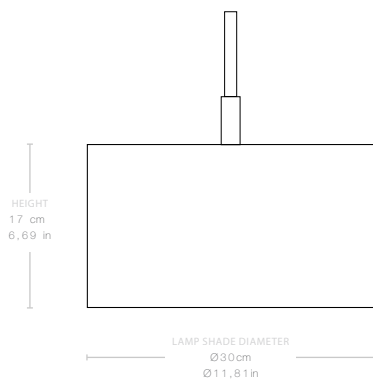

## Dimensions

SHADE DIAMETER	Ø30 cm / Ø11,81 in
SHADE HEIGHT	17 cm / 6,69 in

---

## Packaging

NUMBER OF PARCELS	1
PACKAGING LENGTH	25.5 cm / 10,039 in
PACKAGING WIDTH	18.5 cm / 7,28 in
PACKAGING HEIGHT	7.5 cm / 2,95 in
PACKAGING WEIGHT	0,110 kg / 0,110 lbs
GROSS WEIGHT	1,040 kg / 2,292 lbs

## Dimensions

SHADE DIAMETER	Ø60 cm / Ø23,62 in
SHADE HEIGHT	32 cm / 12,59 in

---