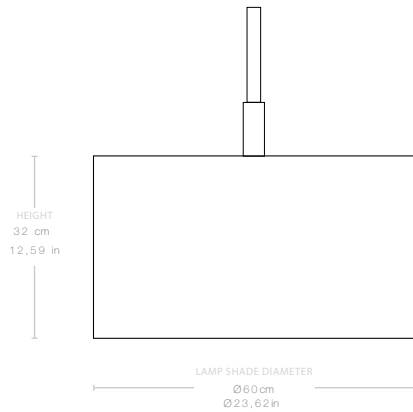

## Dimensions

SHADE DIAMETER	Ø30 cm / Ø11,81 in
SHADE HEIGHT	17 cm / 6,69 in

---

## Dimensions

SHADE DIAMETER	Ø60 cm / Ø23,62 in
SHADE HEIGHT	32 cm / 12,59 in

---