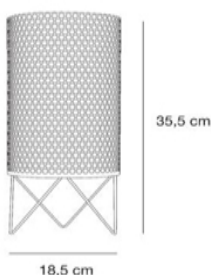

PENDANT VERSION

Order item - look for part number in the pricelist.

Series contains the following:

Pedrera H2O Tablelamp PD1, **Pedrera ABC Tablelamp PD4**