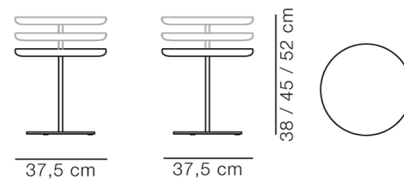

Product Sheet

Pal Table Ø37,5

By Keiji Takeuchi, 2020

Model	6751 - Ø37.5 cm
About	Just as its name suggests, Pal is there whenever you need it. It's a small, occasional table that's movable and easy to access.
Product group	Side tables
Measurements	Ø: 37,5 cm H: 38/45/52 cm
Weight	7,1 kg
Materials	Table top in solid wood, base in stainless steel or powder coated steel. Table top is attached to base with metal thread. Delivered disassembled.
Guarantee	Fredericia Furniture A/S offers a five-year guarantee against manufacturing defects in standard products (materials and construction). Wear and damage to covers, surface treatment, inappropriate use and the like are not covered by the warranty.
Download	Download images, architect files at our partner portal on www.fredericia.com

Drawing

Colours

FRAME FINISH

WOODS

Fredericia