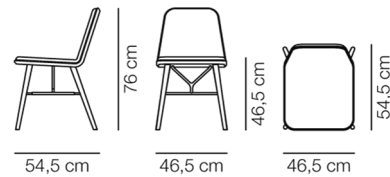

Colours

WOODS

Black
lacquered, FSC
Mix 70%

Oak lacquered

Smoked oak
stained lacq.
FSC Mix 70%

Upholstery according to current price list.

Fredericia