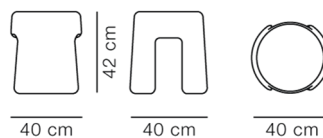

Product Sheet

Sequoia Pouf

By Space Copenhagen, 2020

Model	1756 - Ø40 cm
About	The iconic Sequoia tunnel tree was the inspiration for Space Copenhagen's design of the Sequoia Pouf. In contrast to the gigantic American redwood, the Sequoia Pouf is compact, moveable and versatile.
Product group	Lounge chairs
Measurements	Ø: 40 cm H: 43 cm, Sh: 43 cm
Weight	6 kg
Guarantee	Fredericia Furniture A/S offers a five-year guarantee against manufacturing defects in standard products (materials and construction). Wear and damage to covers, surface treatment, inappropriate use and the like are not covered by the warranty.
Download	Download images, architect files at our partner portal on www.fredericia.com

Drawing

Colours

Upholstery according to current price list.

Fredericia