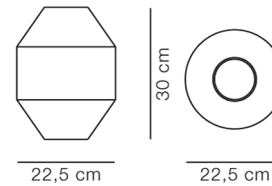

Drawing

Colours

MATERIAL

Black-oxide
brass

Fredericia