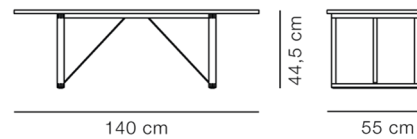

Drawing

Colours

FRAME FINISH

Brackets black

WOODS

Oak light oil

Oak soap

Walnut oiled

Fredericia