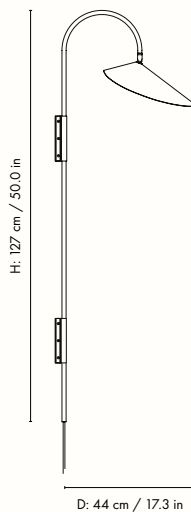

Measurements