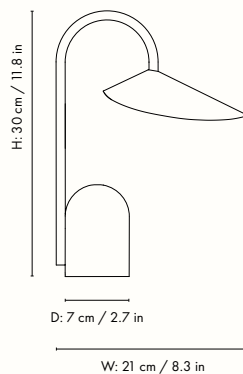

Measurements