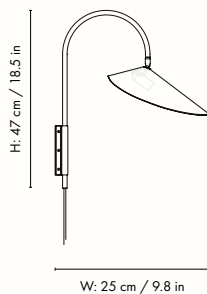

Measurements

Lampshade direction can be adjusted

IP20