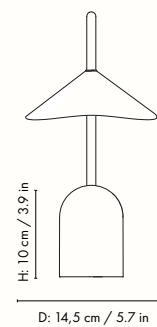

Measurements