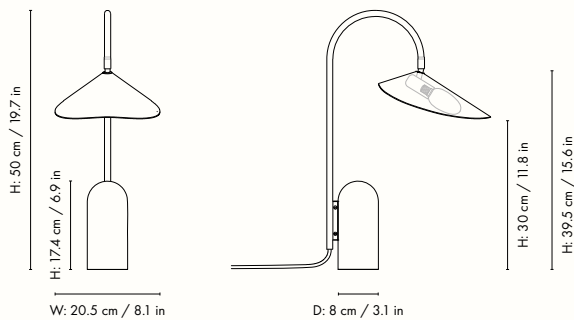

110370693
Cashmere

100370101
Black

Information

Size: W: 25 x H: 136 x D: 42 cm /
W: 9.8 x H: 53.5 x D: 16.5 in
Material: Solid black marble base/Solid travertine base. Powder coated iron structure and aluminium lampshade. Electrical components. E12 socket. 2.6 metre fabric cord. Matte off-white inside
Care: Wipe with a damp cloth
Voltage: 110V - 60Hz
Light source: E12 max 12 watt LED. Bulb not included
Info: Direction of lampshade can be adjusted.
Registered design
Certifications: ETL, RoHs. Approved for North America
Classification: IP20, Class II
Country of origin: China
Net weight: 11.7 kg
Packsize: 1

110168693
Cashmere

100132101
Black

Information

Size: W: 20.5 x H: 50 x D: 34 cm /

W: 8.1 x H: 19.7 x D: 13.4 in

Material: Solid black marble base/Solid travertine base. Powder coated iron structure and aluminium lampshade. Electrical components. E12 socket.

Certifications: ETL, RoHS. Approved for North America

Classification: IP20, Class II

Country of origin: China

Net weight: 2.9 kg

Packsize: 1

Measurements

IP20

Arum Swivel Wall Lamp Tall

1104266360
Cashmere

1104266359
Black

Information

Size: W: 26 x H: 127 x D: 44 cm /

W: 10.2 x H: 50.0 x D: 17.3 in

Material: Powder coated iron structure and aluminium lampshade matte Off-white inside.

Electrical components E12 socket 2.6 metre fabric cord with on/off switch