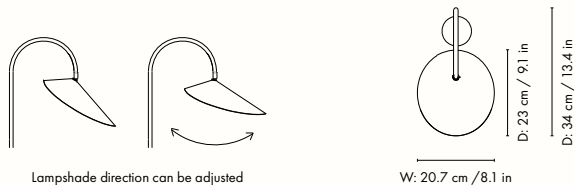

110168693
Cashmere

100132101
Black

Information

Size: W: 20.5 x H: 50 x D: 34 cm /

W: 8.1 x H: 19.7 x D: 13.4 in

Material: Solid black marble base/Solid travertine base. Powder coated iron structure and aluminium lampshade. Electrical components. E12 socket.

Certifications: ETL, RoHS. Approved for North America

Classification: IP20, Class II

Country of origin: China

Net weight: 2.9 kg

Packsize: 1

Measurements

IP20

Arum Swivel Wall Lamp Tall

The Arum Swivel Wall Lamp Tall is characterised by an organic shape that is elegantly suspended from a curved metal arch in a leaf-like manner. With the matte, off-white inside of the shade, the lamp provides a soft, evenly distributed light. The arm of the lamp includes a swivel mount, allowing the lamp to turn in all directions, ensuring that the Arum Swivel Wall Lamp Tall will provide optimal light in every situation. The lamp includes a fabric cord with a switch and comes with a wall bracket, making it easy to mount the Arum Swivel Wall Lamp Tall on your desired wall.

1104266360
Cashmere

1104266359
Black

Information

Size: W: 26 x H: 127 x D: 44 cm /

W: 10.2 x H: 50.0 x D: 17.3 in

Material: Powder coated iron structure and aluminium lampshade matte Off-white inside.

Electrical components E12 socket 2.6 metre fabric cord with on/off switch