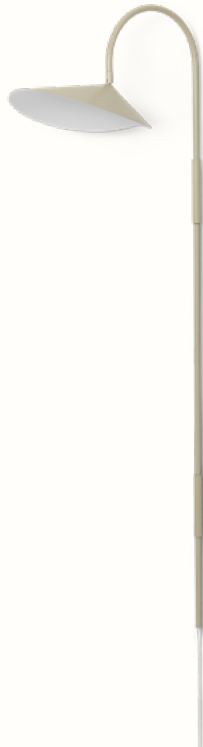

Product Fact Sheet - North America

Arum Lamp Collection

ferm
LIVING

Arum Floor Lamp

A study in contrasts, our Arum Floor Lamp is distinguished by its asymmetrical shade that rests on a slender metal stem and travertine base. The curved, petal-shaped shade is painted white on the underside to evenly distribute soft, ambient light. Use it to brighten a dark corner or place next to a lounge chair to spotlight a favourite book, adjusting the shade to the perfect angle.

Measurements

Arum Table Lamp

Distinguished by its solid marble base, slender stem and asymmetrical shade, our Arum Table Lamp is a study in contrasts and balance. Crafted in beige powder-coated metal and travertine, the petal-shaped shade appears to float from the stem-like rod. Emitting soft, ambient illumination, it's ideally placed on a home office desk or sideboard.

The Arum Swivel Wall Lamp Tall is characterised by an organic shape that is elegantly suspended from a curved metal arch in a leaf-like manner. With the matte, off-white inside of the shade, the lamp provides a soft, evenly distributed light. The arm of the lamp includes a swivel mount, allowing the lamp to turn in all directions, ensuring that the Arum Swivel Wall Lamp Tall will provide optimal light in every situation. The lamp includes a fabric cord with a switch and comes with a wall bracket, making it easy to mount the Arum Swivel Wall Lamp Tall on your desired wall.