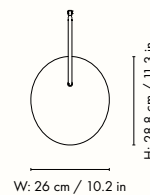

1104266360
Cashmere

1104266359
Black

Information

Size: W: 26 x H: 127 x D: 44 cm /

W: 10.2 x H: 50.0 x D: 17.3 in

Material: Powder coated iron structure and aluminium lampshade matte Off-white inside.

Electrical components E12 socket 2.6 metre fabric cord with on/off switch

1104266330
Cashmere

1104266832
Bronze

1104266329
Cashmere

Information

Size: W: 26 x H: 47 x D: 44 cm /
W: 10.2 x H: 18.5 x D: 17.3 in

Material: Powder coated iron structure and aluminium lampshade matte off-white inside.

Registered design

Certifications: ETL, RoHS. Approved for North America

Classification: IP20, Class II

Country of origin: China

Net weight: 0.9 kg

Packsize: 1

Measurements

Lampshade direction can be adjusted

1104266376
Cashmere

1104266375
Black

Information

Size: W: 26 x H: 29 x D: 16 cm /

W: 10.2 x H: 11.4 x D: 6.3 in

Material: Powder coated aluminium lampshade with stainless steel bracket. E12 socket with 2.6 metre fabric cord. Matte off-white inside