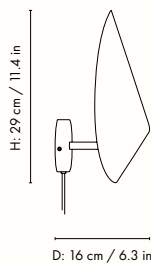

Measurements