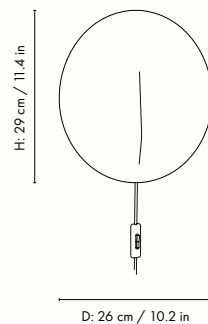

Measurements