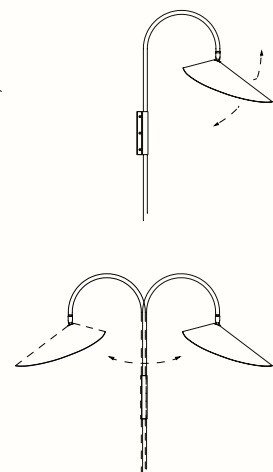

Measurements

Lampshade direction can be adjusted

IP20