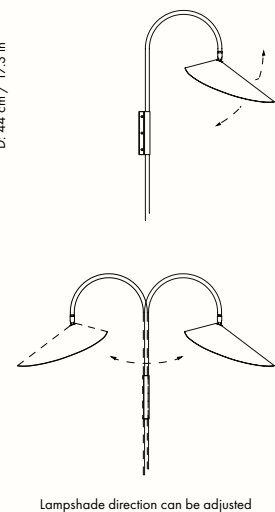

The Arum Swivel Wall Lamp Tall is characterised by an organic shape that is elegantly suspended from a curved metal arch in a leaf-like manner. With the matte, off-white inside of the shade, the lamp provides a soft, evenly distributed light. The arm of the lamp includes a swivel mount, allowing the lamp to turn in all directions, ensuring that the Arum Swivel Wall Lamp Tall will provide optimal light in every situation. The lamp includes a fabric cord with a switch and comes with a wall bracket, making it easy to mount the Arum Swivel Wall Lamp Tall on your desired wall.

1104266360
Cashmere

1104266359
Black

Information

Size: W: 26 x H: 127 x D: 44 cm /

W: 10.2 x H: 50.0 x D: 17.3 in

Material: Powder coated iron structure and aluminium lampshade matte Off-white inside.

Electrical components E12 socket 2.6 metre fabric cord with on/off switch

Classification: IP20, Class II

Country of origin: China

Net weight: 1.4 kg

Packsize: 1

Measurements

IP20

Arum Swivel Wall Lamp

The Arum Swivel Wall Lamp is characterised by an organic shape that is elegantly suspended from a curved metal arch in a leaf-like manner. With the matte, off-white inside of the shade, the lamp provides a soft, evenly distributed light. The arm of the lamp includes a swivel mount, allowing the lamp to turn in all directions, ensuring that the Arum Swivel Wall Lamp will provide optimal light in every situation. The lamp includes a fabric cord with a switch and comes with a wall bracket, making it easy to mount the Arum Swivel Wall Lamp on your desired wall.

1104266330
Cashmere

1104266832
Bronze

1104266329
Cashmere

Information

Size: W: 26 x H: 47 x D: 44 cm /
W: 10.2 x H: 18.5 x D: 17.3 in

Material: Powder coated iron structure and aluminium lampshade matte off-white inside.