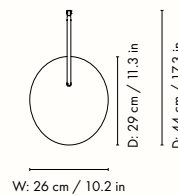

Measurements