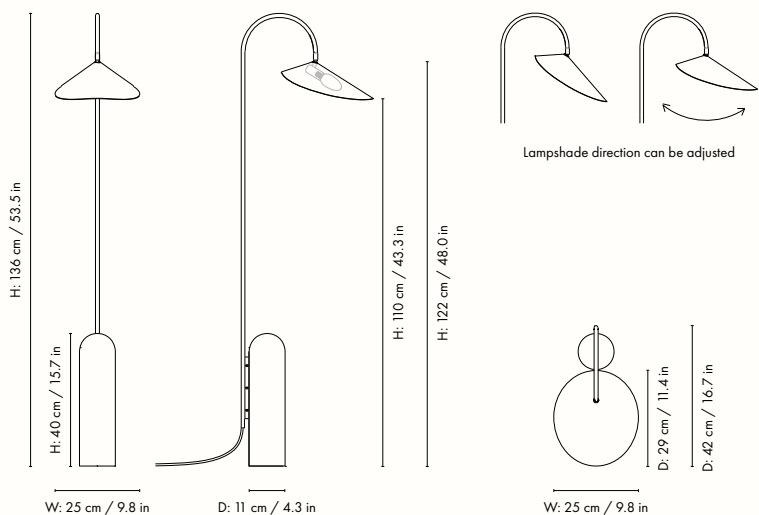

Measurements