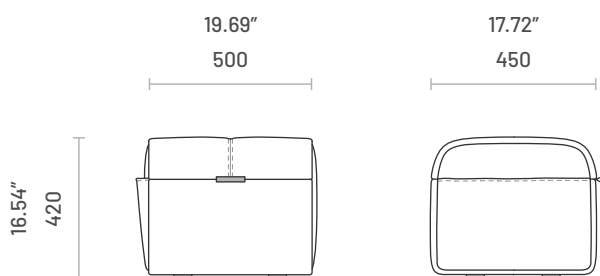

Specifications

Dimensions (Adley S)

Dimensions (Adley L)

Technical Information

Frame

Structure: Pine wood and plywood

Padding

Structure: 60kg/m³ polyurethane foam

COM Fabric and Leather Requirements

Item	1		2
	Fabric	Leather	Fabric
Adley Pouf S	 2.70 lm 8.85 ft	 5.40 m2 58.32 ft2	 1.20 lm 3.93 ft
Adley Pouf L	 4.00 lm 13.12 ft	 8.00 m2 86.40 ft2	 2.70 lm 8.85 ft