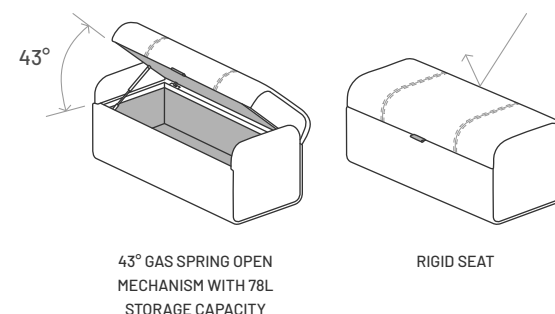

Specifications

Dimensions (Adley S)

Dimensions (Adley L)

Technical Information

Frame

Structure: Pine wood and plywood

Padding

Structure: 60kg/m³ polyurethane foam