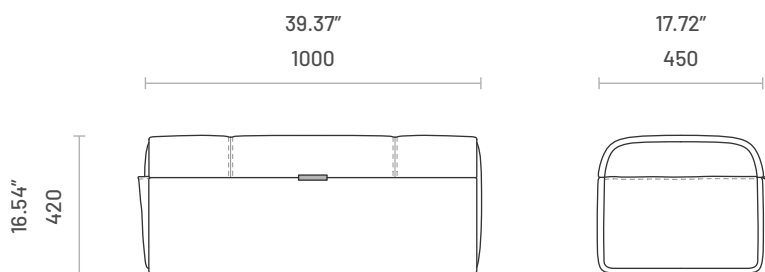

Adley

STORAGE POUF

With a modern take on the traditional shapes and patterns of history, Adley opens the door to a purposeful world, serving as a storage piece or even as additional seating. An effortless opening system takes over the contemporary field and gives it another impact, allowing storage suitable for every kind of living. Adley's versatile design is available in two sizes and will bring functionality to any kind of interior.

Specifications

Dimensions (Adley S)

Dimensions (Adley L)

Technical Information

Frame

Structure: Pine wood and plywood

Padding

Structure: 60kg/m³ polyurethane foam

COM Fabric and Leather Requirements

Item	1		2
	Fabric	Leather	Fabric
Adley Pouf S	 2.70 lm 8.85 ft	 5.40 m2 58.32 ft2	 1.20 lm 3.93 ft
Adley Pouf L	 4.00 lm 13.12 ft	 8.00 m2 86.40 ft2	 2.70 lm 8.85 ft