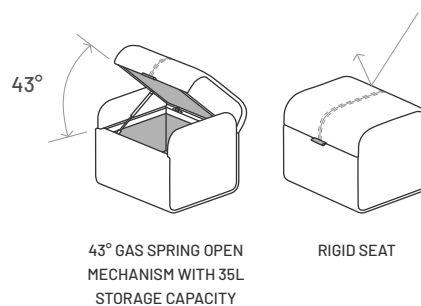

Specifications

Dimensions (Adley S)

Dimensions (Adley L)

Technical Information

Frame

Structure: Pine wood and plywood

Padding

Structure: 60kg/m³ polyurethane foam