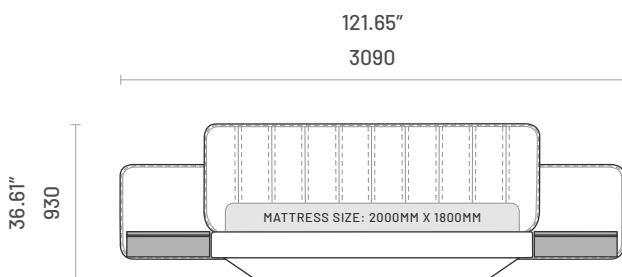

Amanda

BED

An outstanding design inspired by the contemporary traces we all love. Elevated from the ground, Amanda bed is characterized by its wide upholstered headboard with vertical double-top stitching and integrated wooden bedside tables on both sides. The headboard can be upholstered in two different fabrics giving this piece a unique personality for the most exquisite bedrooms. Available in various sizes and customizable in every material, Amanda bed is the special design your project needs.

Specifications

Dimensions (EU Mattress: 2000mm x 1600mm)

Lift-up bedstead mechanism available upon request.
Mattress and bedstead not included.

Dimensions (EU Mattress: 2000mm x 1800mm)

Lift-up bedstead mechanism available upon request.
Mattress and bedstead not included.

Specifications

Dimensions (EU Mattress: 2000mm x 2000mm)

Dimensions (US Mattress: 80" x 60" - Queen Size)

Dimensions (US Mattress: 80" x 76" - King Size)

Technical Information

Frame

Structure: Solid pine wood, plywood and MDF
Bedside Tables: Wood veneer

COM Fabric and Leather Requirements

Item	1	2
	Fabric 	Leather 
Amanda Bed - EU Mattress (2000mm x 1500mm)	6.00 lm 19.70 ft	12.00 m2 129.60 ft2
Amanda Bed - EU Mattress (2000mm x 1600mm)	6.30 lm 20.70 ft	12.60 m2 136.08 ft2
Amanda Bed - EU Mattress (2000mm x 1800mm)	6.50 lm 21.30 ft	13.00 m2 140.40 ft2
Amanda Bed - EU Mattress (2000mm x 2000mm)	6.80 lm 22.30 ft	14.00 m2 146.88 ft2
Amanda Bed - US Mattress (80" x 60" - Queen Size)	6.30 lm 20.70 ft	12.60 m2 136.08 ft2
Amanda Bed - US Mattress (80" x 76" - King Size)	6.50 lm 21.30 ft	13.00 m2 140.40 ft2
Amanda Bed - US Mattress (84" x 72" - California King Size)	6.80 lm 22.30 ft	14.00 m2 146.88 ft2