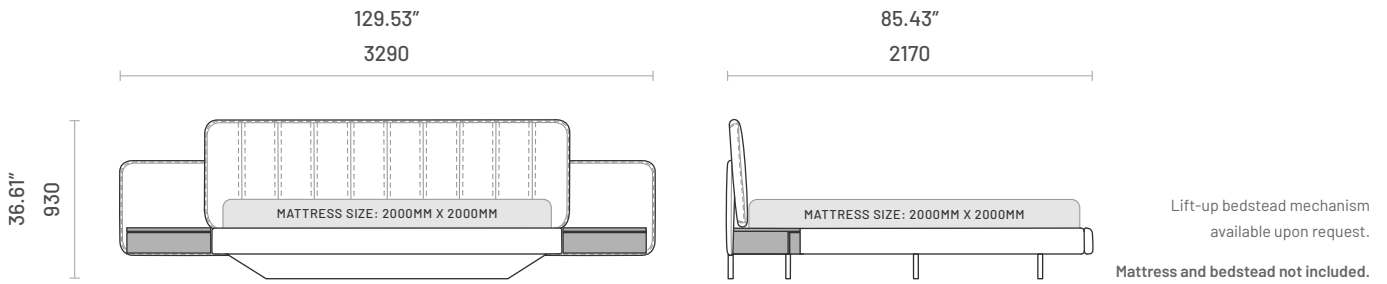

Amanda

BED

An outstanding design inspired by the contemporary traces we all love. Elevated from the ground, Amanda bed is characterized by its wide upholstered headboard with vertical double-top stitching and integrated wooden bedside tables on both sides. The headboard can be upholstered in two different fabrics giving this piece a unique personality for the most exquisite bedrooms. Available in various sizes and customizable in every material, Amanda bed is the special design your project needs.

Specifications

Dimensions (EU Mattress: 2000mm x 1600mm)

Lift-up bedstead mechanism available upon request.
Mattress and bedstead not included.

Dimensions (EU Mattress: 2000mm x 1800mm)

Lift-up bedstead mechanism available upon request.
Mattress and bedstead not included.

Specifications

Dimensions (EU Mattress: 2000mm x 2000mm)

Dimensions (US Mattress: 80" x 60" - Queen Size)

Dimensions (US Mattress: 80" x 76" - King Size)

Technical Information

Frame

Structure: Solid pine wood, plywood and MDF
Bedside Tables: Wood veneer