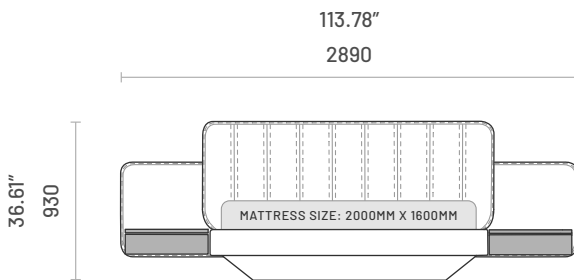

Amanda

BED

An outstanding design inspired by the contemporary traces we all love. Elevated from the ground, Amanda bed is characterized by its wide upholstered headboard with vertical double-top stitching and integrated wooden bedside tables on both sides. The headboard can be upholstered in two different fabrics giving this piece a unique personality for the most exquisite bedrooms. Available in various sizes and customizable in every material, Amanda bed is the special design your project needs.

Specifications

Dimensions (EU Mattress: 2000mm x 1600mm)

Lift-up bedstead mechanism available upon request.
Mattress and bedstead not included.

Dimensions (EU Mattress: 2000mm x 1800mm)

Lift-up bedstead mechanism available upon request.
Mattress and bedstead not included.

Specifications

Dimensions (EU Mattress: 2000mm x 2000mm)

Dimensions (US Mattress: 80" x 60" - Queen Size)

Dimensions (US Mattress: 80" x 76" - King Size)

Technical Information

Frame

Structure: Solid pine wood, plywood and MDF
Bedside Tables: Wood veneer

COM Fabric and Leather Requirements

Item	1	2
	Fabric 	Leather 
Amanda Bed - EU Mattress (2000mm x 1500mm)	6.00 lm 19.70 ft	12.00 m2 129.60 ft2
Amanda Bed - EU Mattress (2000mm x 1600mm)	6.30 lm 20.70 ft	12.60 m2 136.08 ft2
Amanda Bed - EU Mattress (2000mm x 1800mm)	6.50 lm 21.30 ft	13.00 m2 140.40 ft2
Amanda Bed - EU Mattress (2000mm x 2000mm)	6.80 lm 22.30 ft	14.00 m2 146.88 ft2
Amanda Bed - US Mattress (80" x 60" - Queen Size)	6.30 lm 20.70 ft	12.60 m2 136.08 ft2
Amanda Bed - US Mattress (80" x 76" - King Size)	6.50 lm 21.30 ft	13.00 m2 140.40 ft2
Amanda Bed - US Mattress (84" x 72" - California King Size)	6.80 lm 22.30 ft	14.00 m2 146.88 ft2