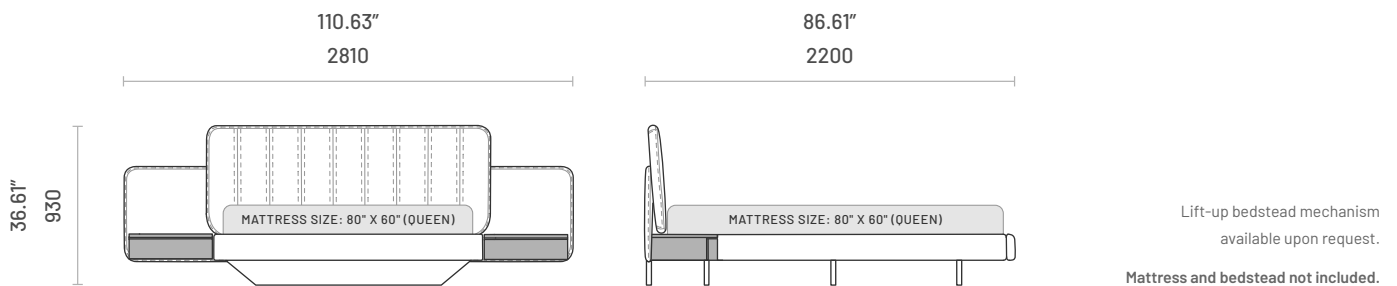

Amanda

BED

An outstanding design inspired by the contemporary traces we all love. Elevated from the ground, Amanda bed is characterized by its wide upholstered headboard with vertical double-top stitching and integrated wooden bedside tables on both sides. The headboard can be upholstered in two different fabrics giving this piece a unique personality for the most exquisite bedrooms. Available in various sizes and customizable in every material, Amanda bed is the special design your project needs.

Specifications

Dimensions (EU Mattress: 2000mm x 1600mm)

Lift-up bedstead mechanism available upon request.
Mattress and bedstead not included.

Dimensions (EU Mattress: 2000mm x 1800mm)

Lift-up bedstead mechanism available upon request.
Mattress and bedstead not included.

Specifications

Dimensions (EU Mattress: 2000mm x 2000mm)

Dimensions (US Mattress: 80" x 60" - Queen Size)

Dimensions (US Mattress: 80" x 76" - King Size)

Technical Information

Frame

Structure: Solid pine wood, plywood and MDF
Bedside Tables: Wood veneer