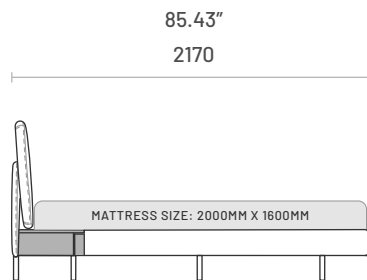

Amanda

BED

An outstanding design inspired by the contemporary traces we all love. Elevated from the ground, Amanda bed is characterized by its wide upholstered headboard with vertical double-top stitching and integrated wooden bedside tables on both sides. The headboard can be upholstered in two different fabrics giving this piece a unique personality for the most exquisite bedrooms. Available in various sizes and customizable in every material, Amanda bed is the special design your project needs.

Specifications

Dimensions (EU Mattress: 2000mm x 1600mm)

Lift-up bedstead mechanism available upon request.
Mattress and bedstead not included.

Dimensions (EU Mattress: 2000mm x 1800mm)

Lift-up bedstead mechanism available upon request.
Mattress and bedstead not included.

Specifications

Dimensions (EU Mattress: 2000mm x 2000mm)

Dimensions (US Mattress: 80" x 60" - Queen Size)

Dimensions (US Mattress: 80" x 76" - King Size)

Technical Information

Frame

Structure: Solid pine wood, plywood and MDF
Bedside Tables: Wood veneer

COM Fabric and Leather Requirements

Item	1	2
	Fabric 	Leather 
Amanda Bed - EU Mattress (2000mm x 1500mm)	6.00 lm 19.70 ft	12.00 m2 129.60 ft2
Amanda Bed - EU Mattress (2000mm x 1600mm)	6.30 lm 20.70 ft	12.60 m2 136.08 ft2
Amanda Bed - EU Mattress (2000mm x 1800mm)	6.50 lm 21.30 ft	13.00 m2 140.40 ft2
Amanda Bed - EU Mattress (2000mm x 2000mm)	6.80 lm 22.30 ft	14.00 m2 146.88 ft2
Amanda Bed - US Mattress (80" x 60" - Queen Size)	6.30 lm 20.70 ft	12.60 m2 136.08 ft2
Amanda Bed - US Mattress (80" x 76" - King Size)	6.50 lm 21.30 ft	13.00 m2 140.40 ft2
Amanda Bed - US Mattress (84" x 72" - California King Size)	6.80 lm 22.30 ft	14.00 m2 146.88 ft2