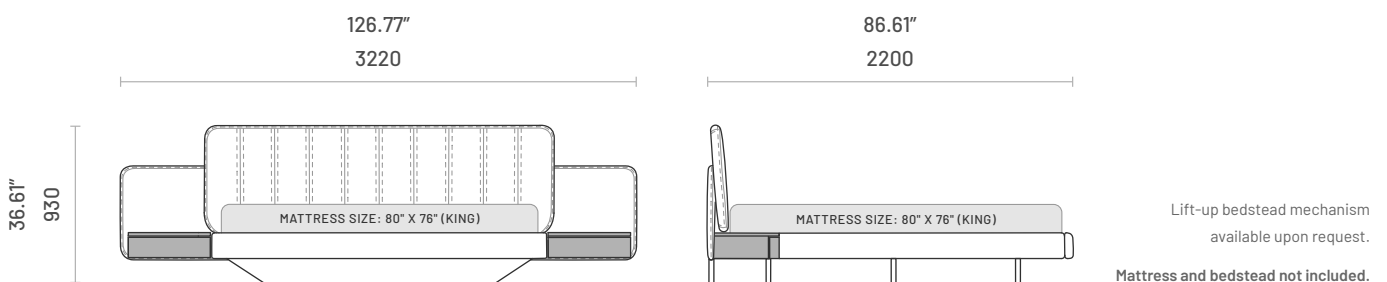

Amanda

BED

An outstanding design inspired by the contemporary traces we all love. Elevated from the ground, Amanda bed is characterized by its wide upholstered headboard with vertical double-top stitching and integrated wooden bedside tables on both sides. The headboard can be upholstered in two different fabrics giving this piece a unique personality for the most exquisite bedrooms. Available in various sizes and customizable in every material, Amanda bed is the special design your project needs.

Specifications

Dimensions (EU Mattress: 2000mm x 1600mm)

Lift-up bedstead mechanism available upon request.
Mattress and bedstead not included.

Dimensions (EU Mattress: 2000mm x 1800mm)

Lift-up bedstead mechanism available upon request.
Mattress and bedstead not included.

Specifications

Dimensions (EU Mattress: 2000mm x 2000mm)

Dimensions (US Mattress: 80" x 60" - Queen Size)

Dimensions (US Mattress: 80" x 76" - King Size)

Technical Information

Frame

Structure: Solid pine wood, plywood and MDF
Bedside Tables: Wood veneer