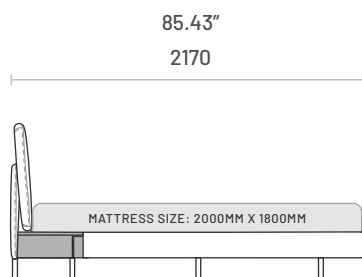

Amanda

BED

An outstanding design inspired by the contemporary traces we all love. Elevated from the ground, Amanda bed is characterized by its wide upholstered headboard with vertical double-top stitching and integrated wooden bedside tables on both sides. The headboard can be upholstered in two different fabrics giving this piece a unique personality for the most exquisite bedrooms. Available in various sizes and customizable in every material, Amanda bed is the special design your project needs.

Specifications

Dimensions (EU Mattress: 2000mm x 1600mm)

Lift-up bedstead mechanism available upon request.
Mattress and bedstead not included.

Dimensions (EU Mattress: 2000mm x 1800mm)

Lift-up bedstead mechanism available upon request.
Mattress and bedstead not included.

Specifications

Dimensions (EU Mattress: 2000mm x 2000mm)

Dimensions (US Mattress: 80" x 60" - Queen Size)

Dimensions (US Mattress: 80" x 76" - King Size)

Technical Information

Frame

Structure: Solid pine wood, plywood and MDF
Bedside Tables: Wood veneer

COM Fabric and Leather Requirements

Item	1	2
	Fabric 	Leather 
Amanda Bed - EU Mattress (2000mm x 1500mm)	6.00 lm 19.70 ft	12.00 m2 129.60 ft2
Amanda Bed - EU Mattress (2000mm x 1600mm)	6.30 lm 20.70 ft	12.60 m2 136.08 ft2
Amanda Bed - EU Mattress (2000mm x 1800mm)	6.50 lm 21.30 ft	13.00 m2 140.40 ft2
Amanda Bed - EU Mattress (2000mm x 2000mm)	6.80 lm 22.30 ft	14.00 m2 146.88 ft2
Amanda Bed - US Mattress (80" x 60" - Queen Size)	6.30 lm 20.70 ft	12.60 m2 136.08 ft2
Amanda Bed - US Mattress (80" x 76" - King Size)	6.50 lm 21.30 ft	13.00 m2 140.40 ft2
Amanda Bed - US Mattress (84" x 72" - California King Size)	6.80 lm 22.30 ft	14.00 m2 146.88 ft2