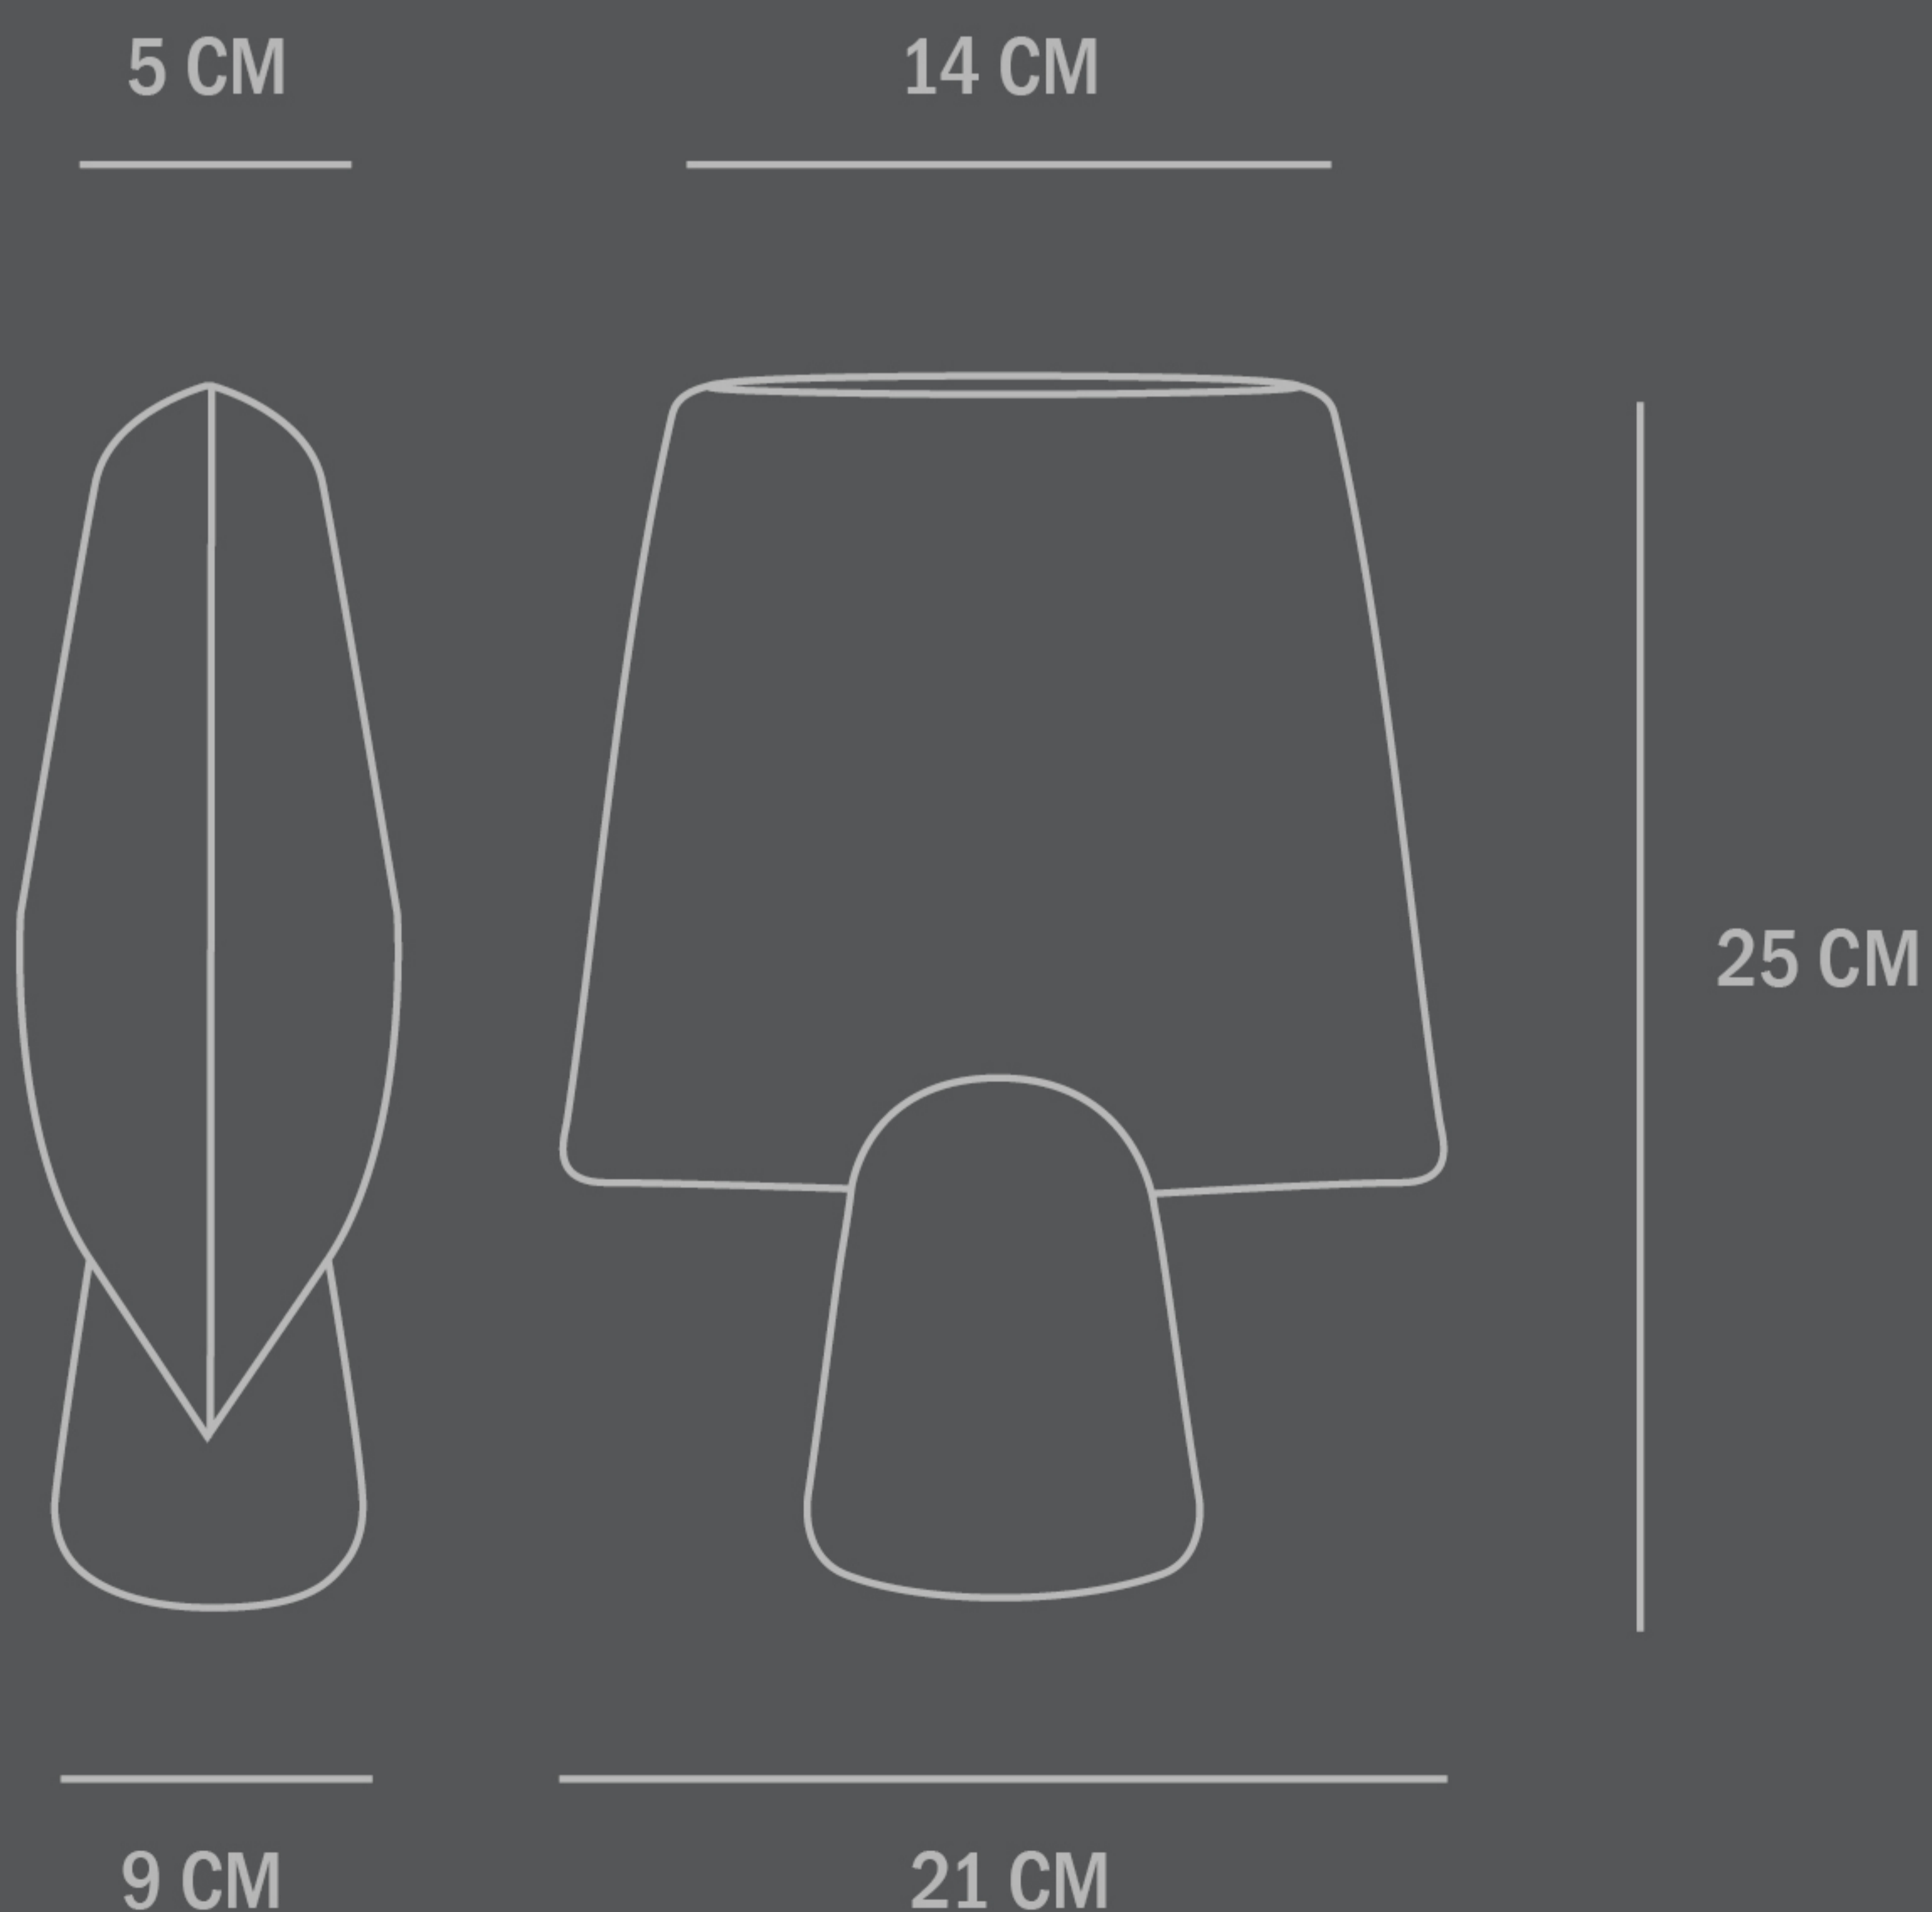

101

C O P E N H A G E N

SPHERE VASE SQUARE MINI

The Sphere series celebrates unique silhouettes and textures that makes an impact with the decorative charm of the series which consists of vases in different shapes and sizes.

Elegantly sculpted, each is finished in intricate ornate detailing. Combine with petals from fresh summer blooms, dried flowers or stand alone to create a commanding focal point in the heart of your interior.

Hand glazed natural product therefore the colours may vary.

Not waterproof safe.

Designed by:
Kristian Sofus Hansen & Tommy Hyldahl

Product no: 111181

Type: Vase - Indoor

Colour: Ocher

Material: Ceramic

Care instructions:

Use a soft dry cloth to clean the product.

Do not use household cleaners.

Not waterproof

Dimensions: H25 / L21 / W9 CM

Country of origin: CN

Product weight: 0,75 Kg

Packaging:

Dimensions: L26 / W14 / H33 CM

Total weight incl. product: 0,90 Kg

Number of parcels: 1

Material: Brown cardboard