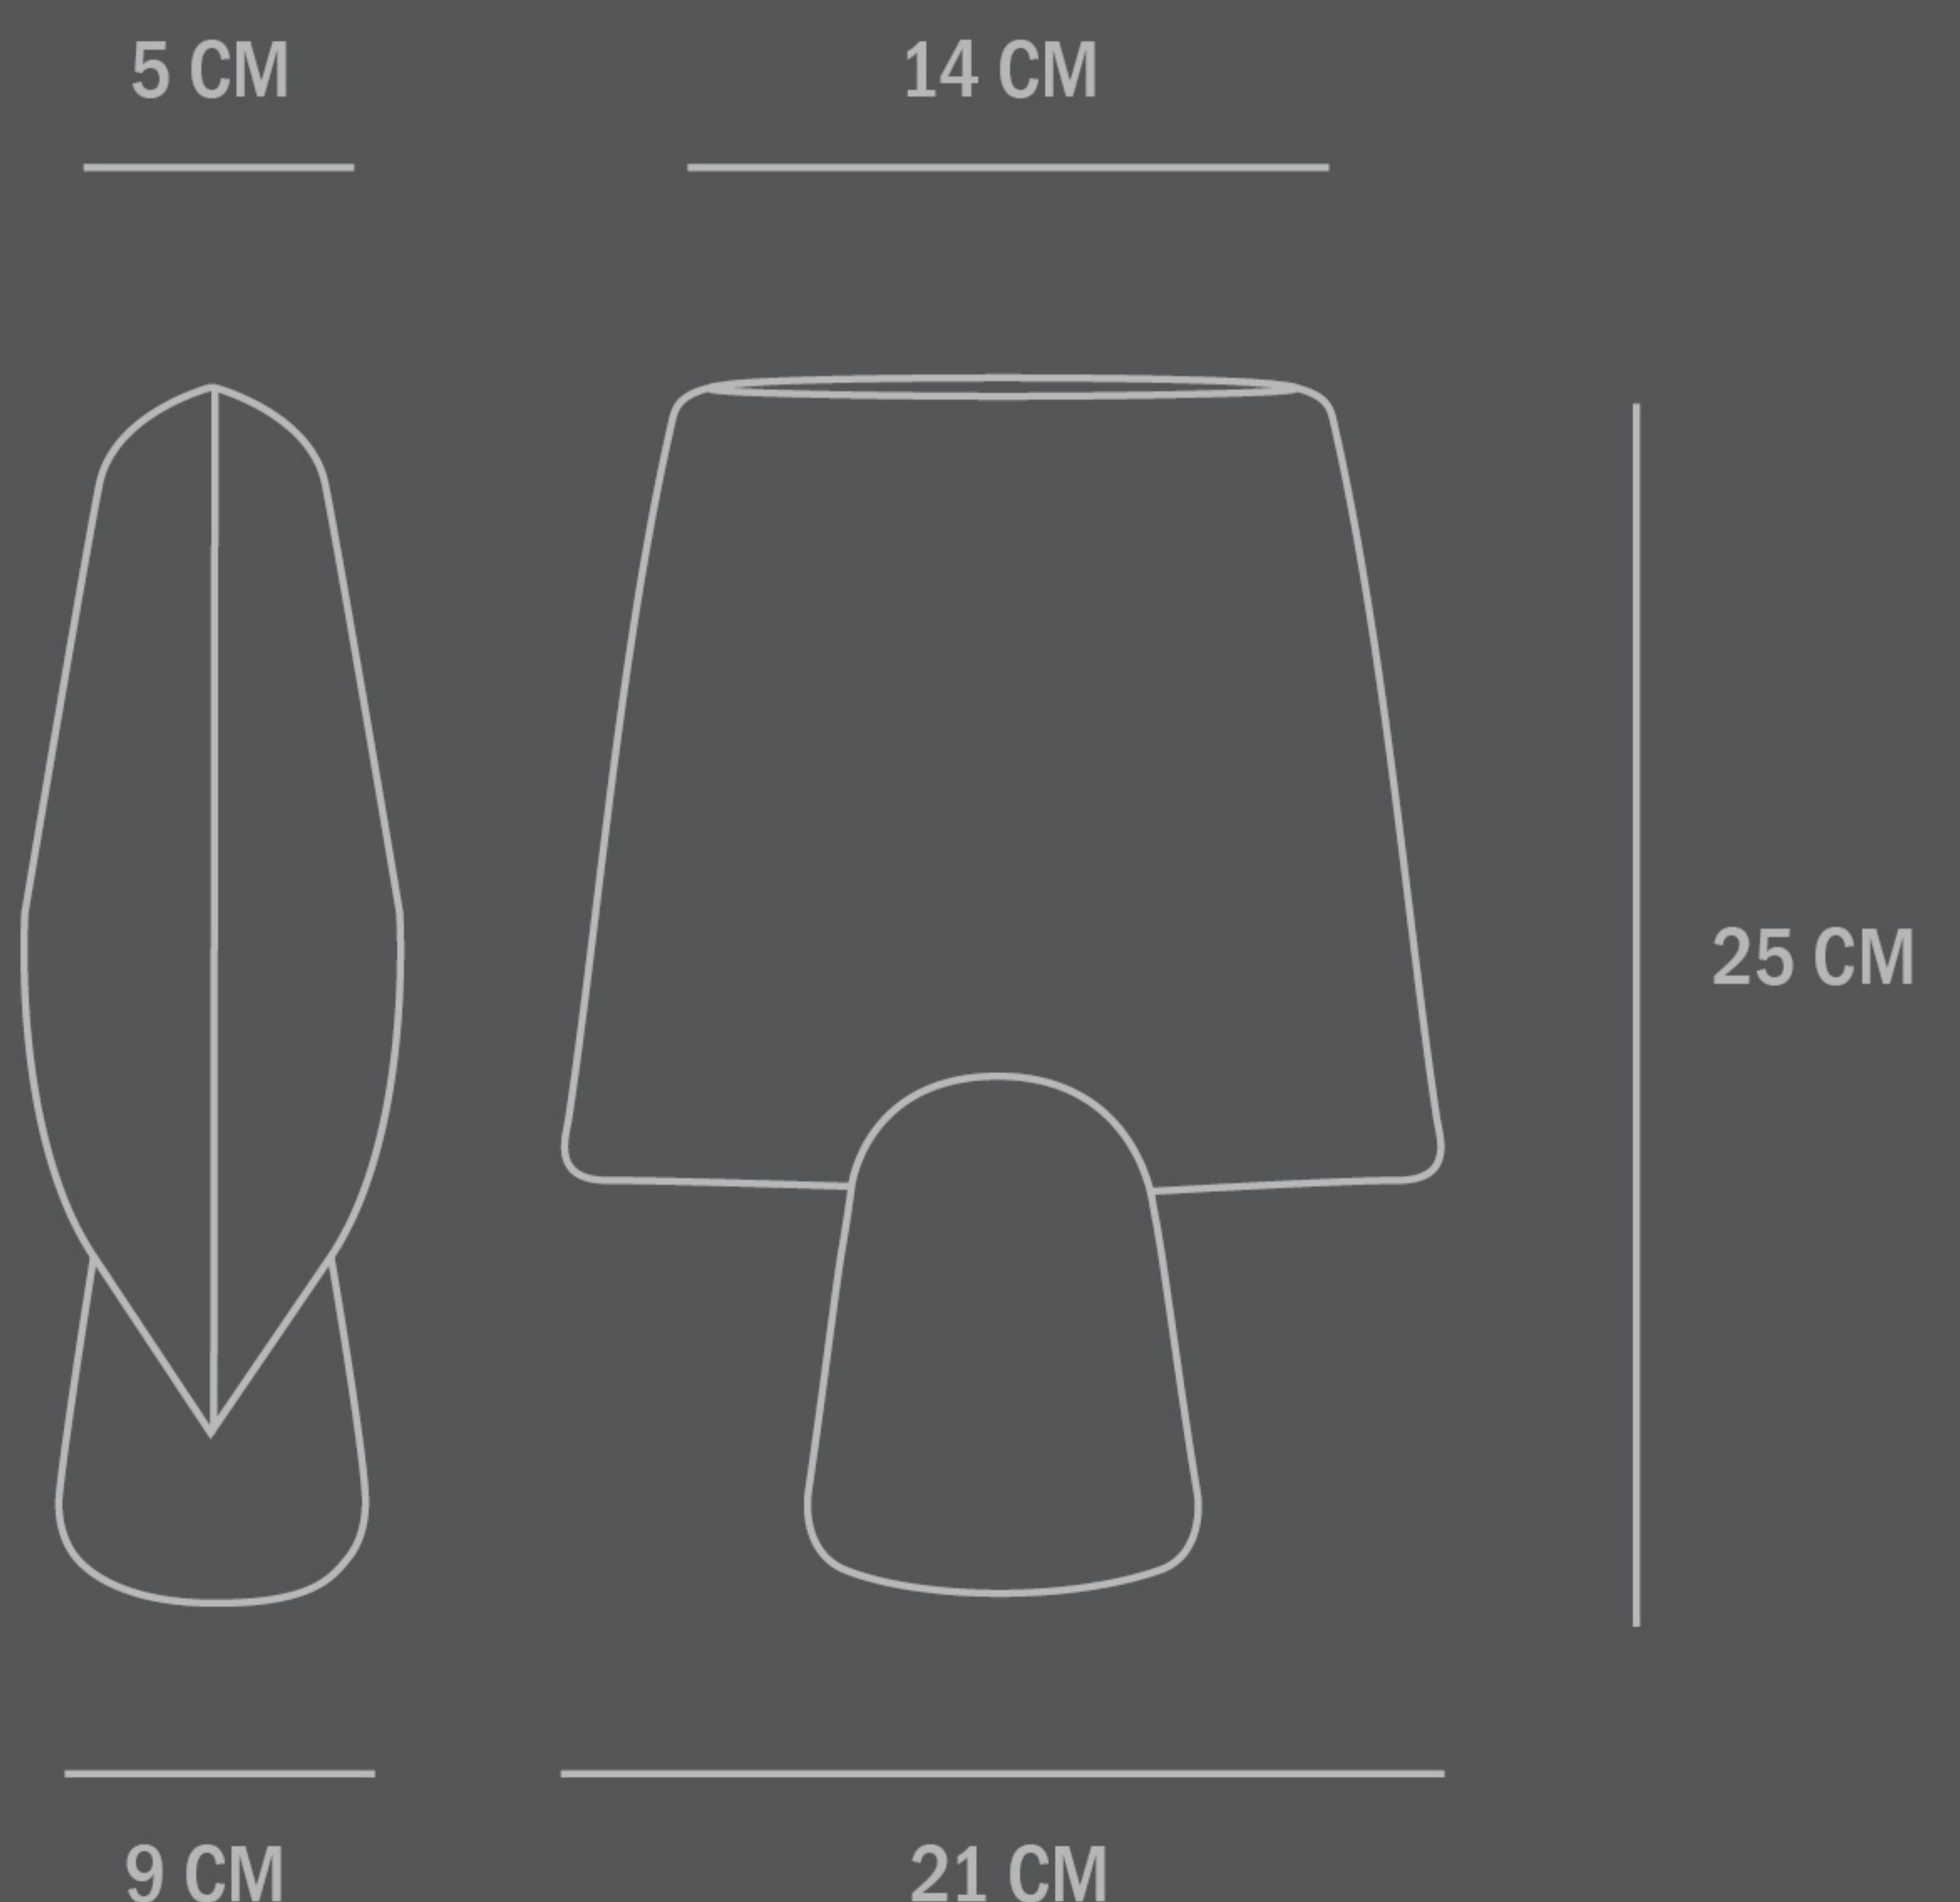

Dimensions: L26 / W14 / H33 CM

Total weight incl. product: 0,90 Kg

Number of parcels: 1

Material: Brown cardboard

## SPHERE VASE SQUARE MINI

The Sphere series celebrates unique silhouettes and textures that makes an impact with the decorative charm of the series which consists of vases in different shapes and sizes.

Care instructions:

Use a soft dry cloth to clean the product.

Do not use household cleaners.

Not waterproof

Dimensions: H25 / L21 / W9 CM

Country of origin: CN

Product weight: 0,75 Kg

Packaging: