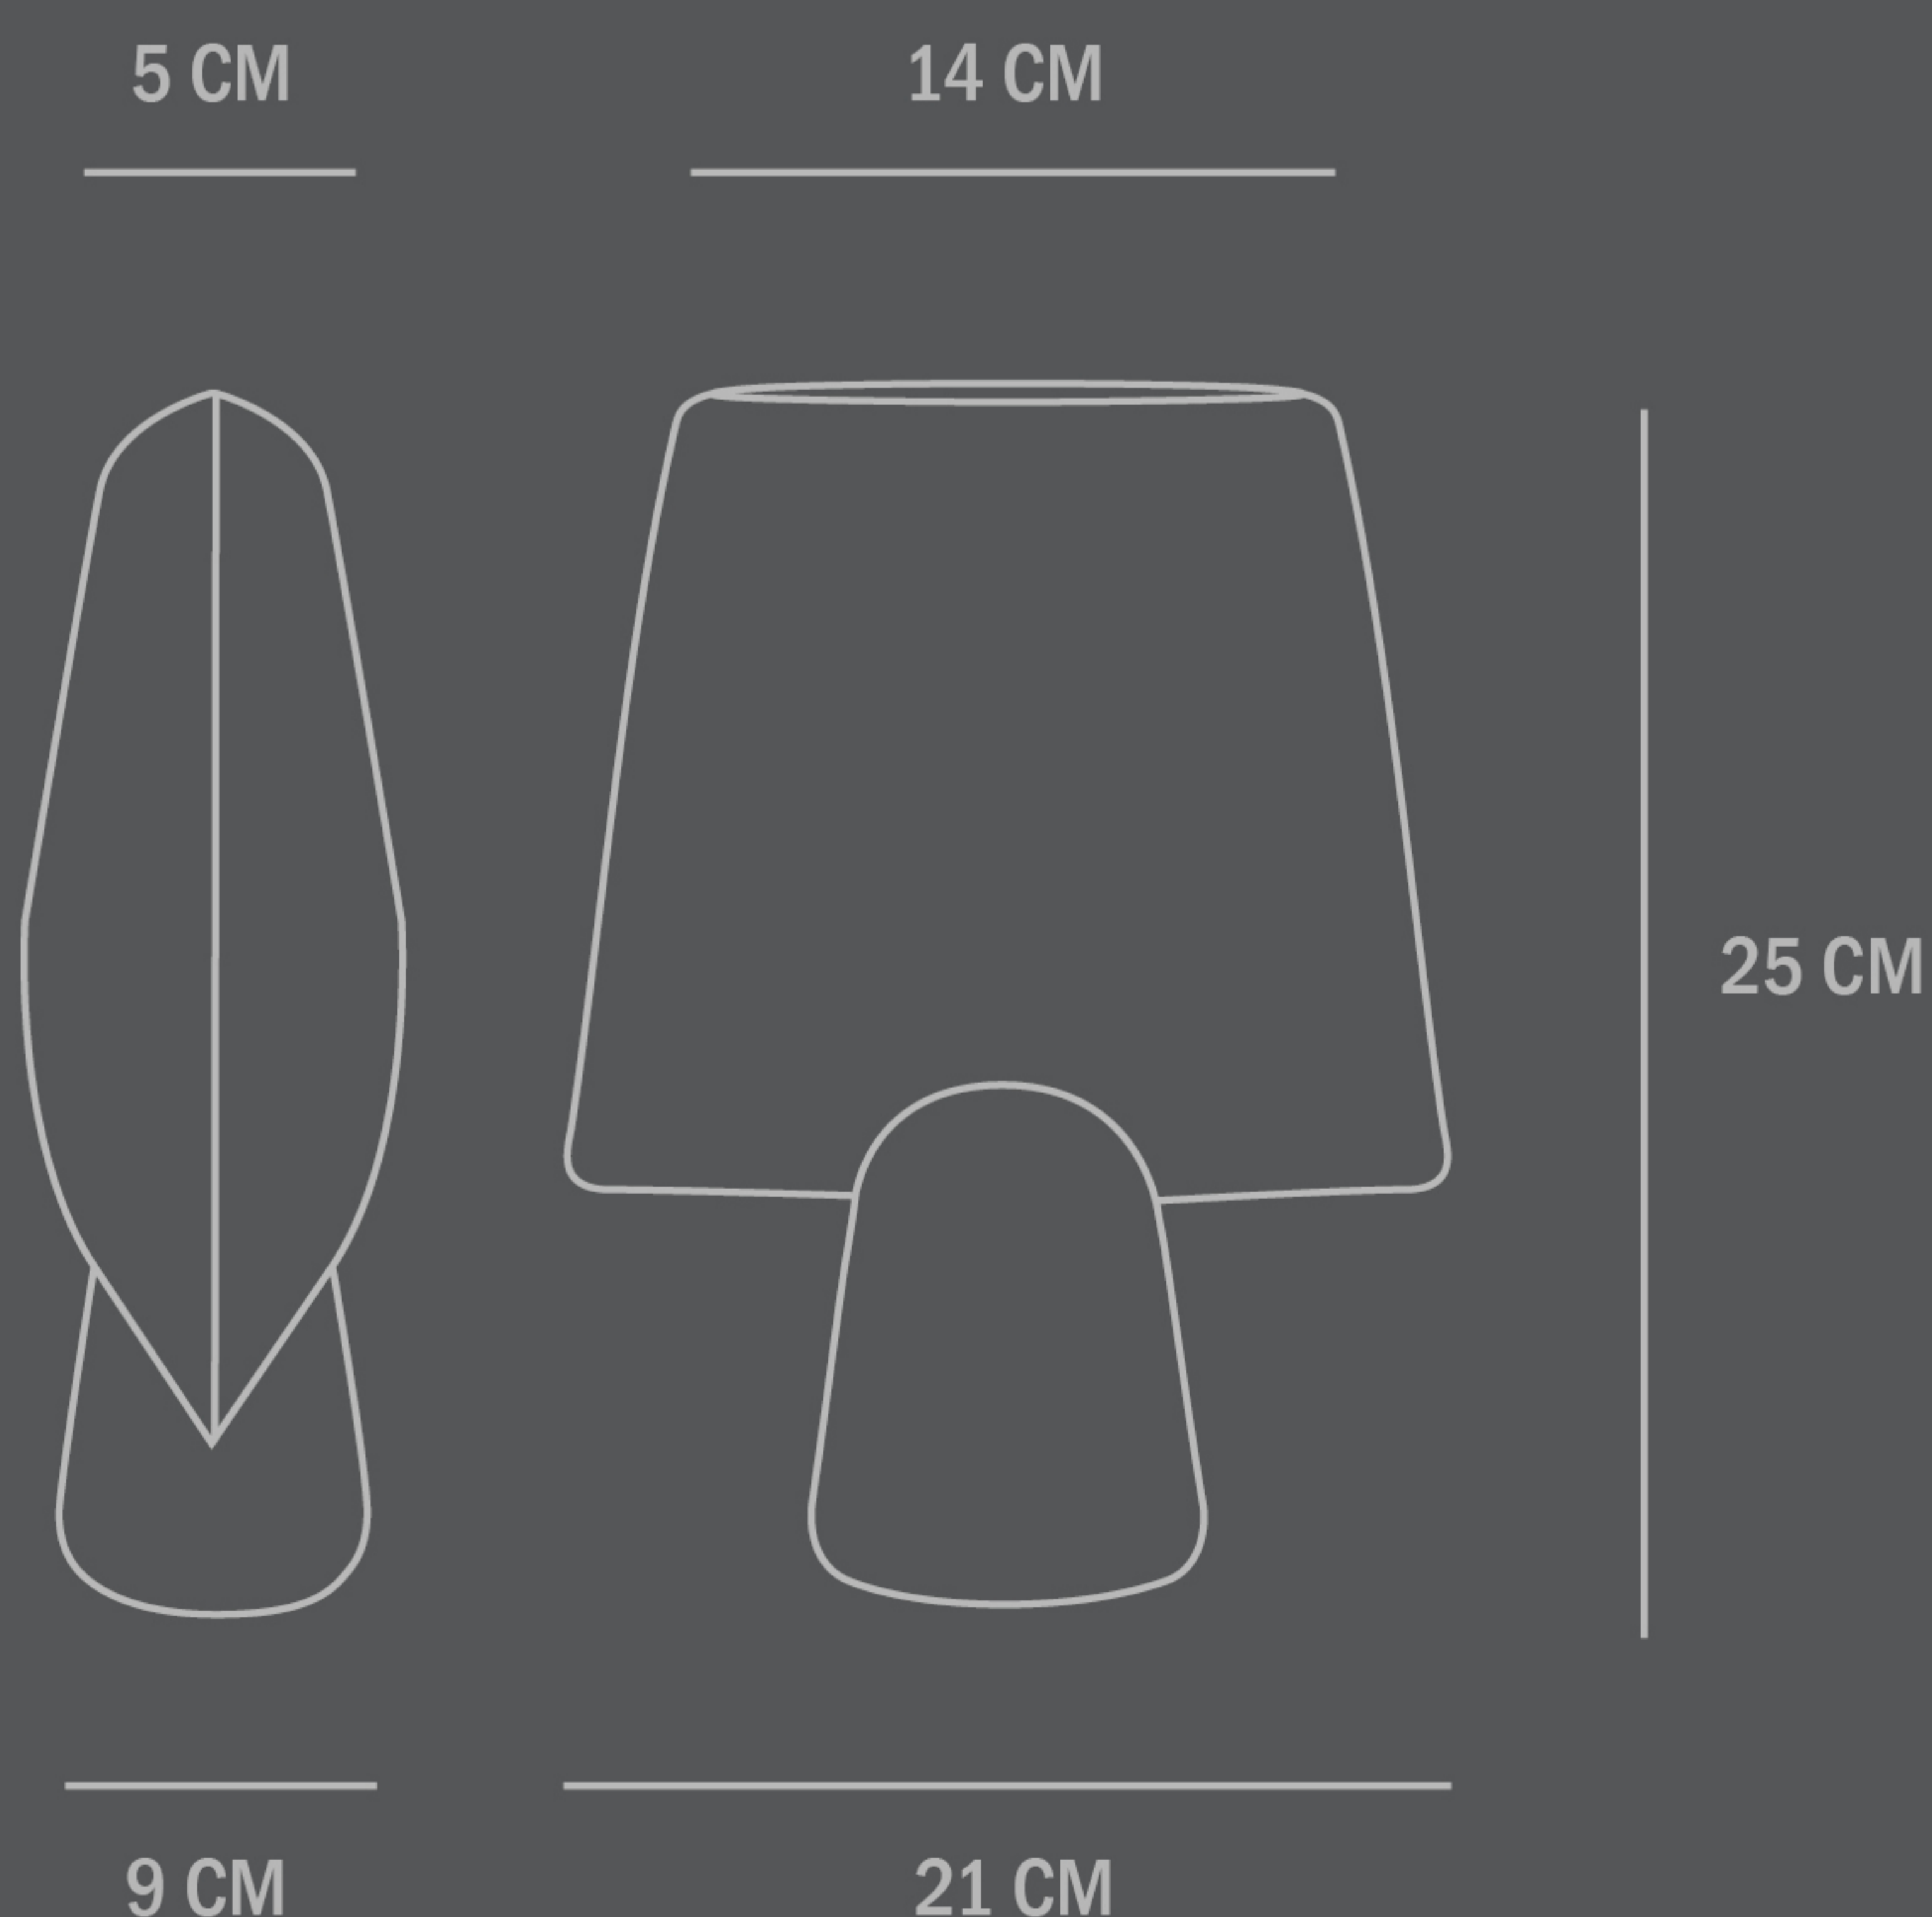

101

C O P E N H A G E N

SPHERE VASE SQUARE MINI

The Sphere series celebrates unique silhouettes and textures that makes an impact with the decorative charm of the series which consists of vases in different shapes and sizes.

Elegantly sculpted, each is finished in intricate ornate detailing. Combine with petals from fresh summer blooms, dried flowers or stand alone to create a commanding focal point in the heart of your interior.

Hand glazed natural product therefore the colours may vary.

Not waterproof safe.

Designed by:
Kristian Sofus Hansen & Tommy Hyldahl

Product no: 111204

Type: Vase - Indoor

Colour: Sand

Material: Ceramic

Care instructions:

Use a soft dry cloth to clean the product.

Do not use household cleaners.

Not waterproof

Dimensions: H25 / L21 / W9 CM

Country of origin: CN

Product weight: 0,75 Kg

Packaging:

Dimensions: L26 / W14 / H33 CM

Total weight incl. product: 0,90 Kg

Number of parcels: 1

Material: Brown cardboard