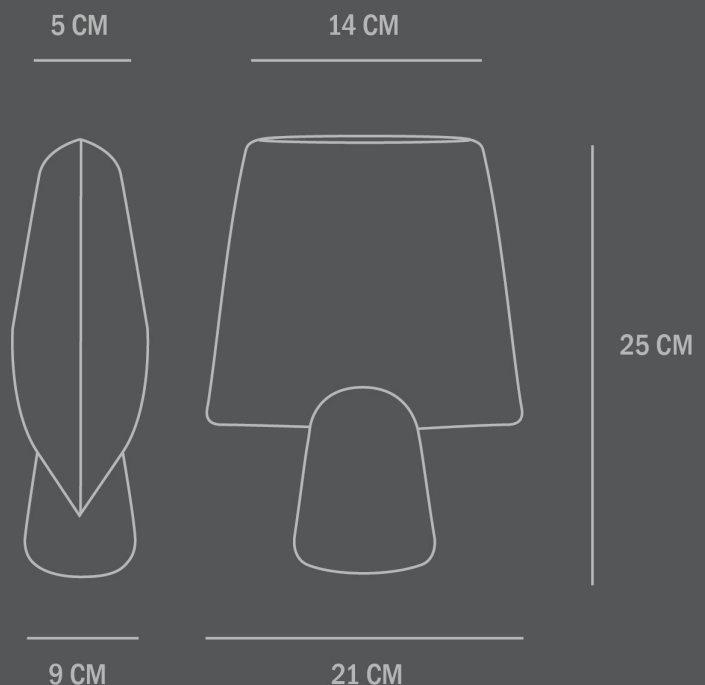

Care instructions:

Use a soft dry cloth to clean the product.

Do not use household cleaners.

Not waterproof

Dimensions: H25 / L21 / W9 CM

Country of origin: CN

Product weight: 0,75 Kg

Packaging:

Dimensions: L26 / W14 / H33 CM

Total weight incl. product: 0,90 Kg

Number of parcels: 1

Material: Brown cardboard

Use a soft dry cloth to clean the product.

Do not use household cleaners.

Not waterproof

Dimensions: H25 / L21 / W9 CM

Country of origin: CN

Product weight: 0,75 Kg

Packaging:

Dimensions: L26 / W14 / H33 CM