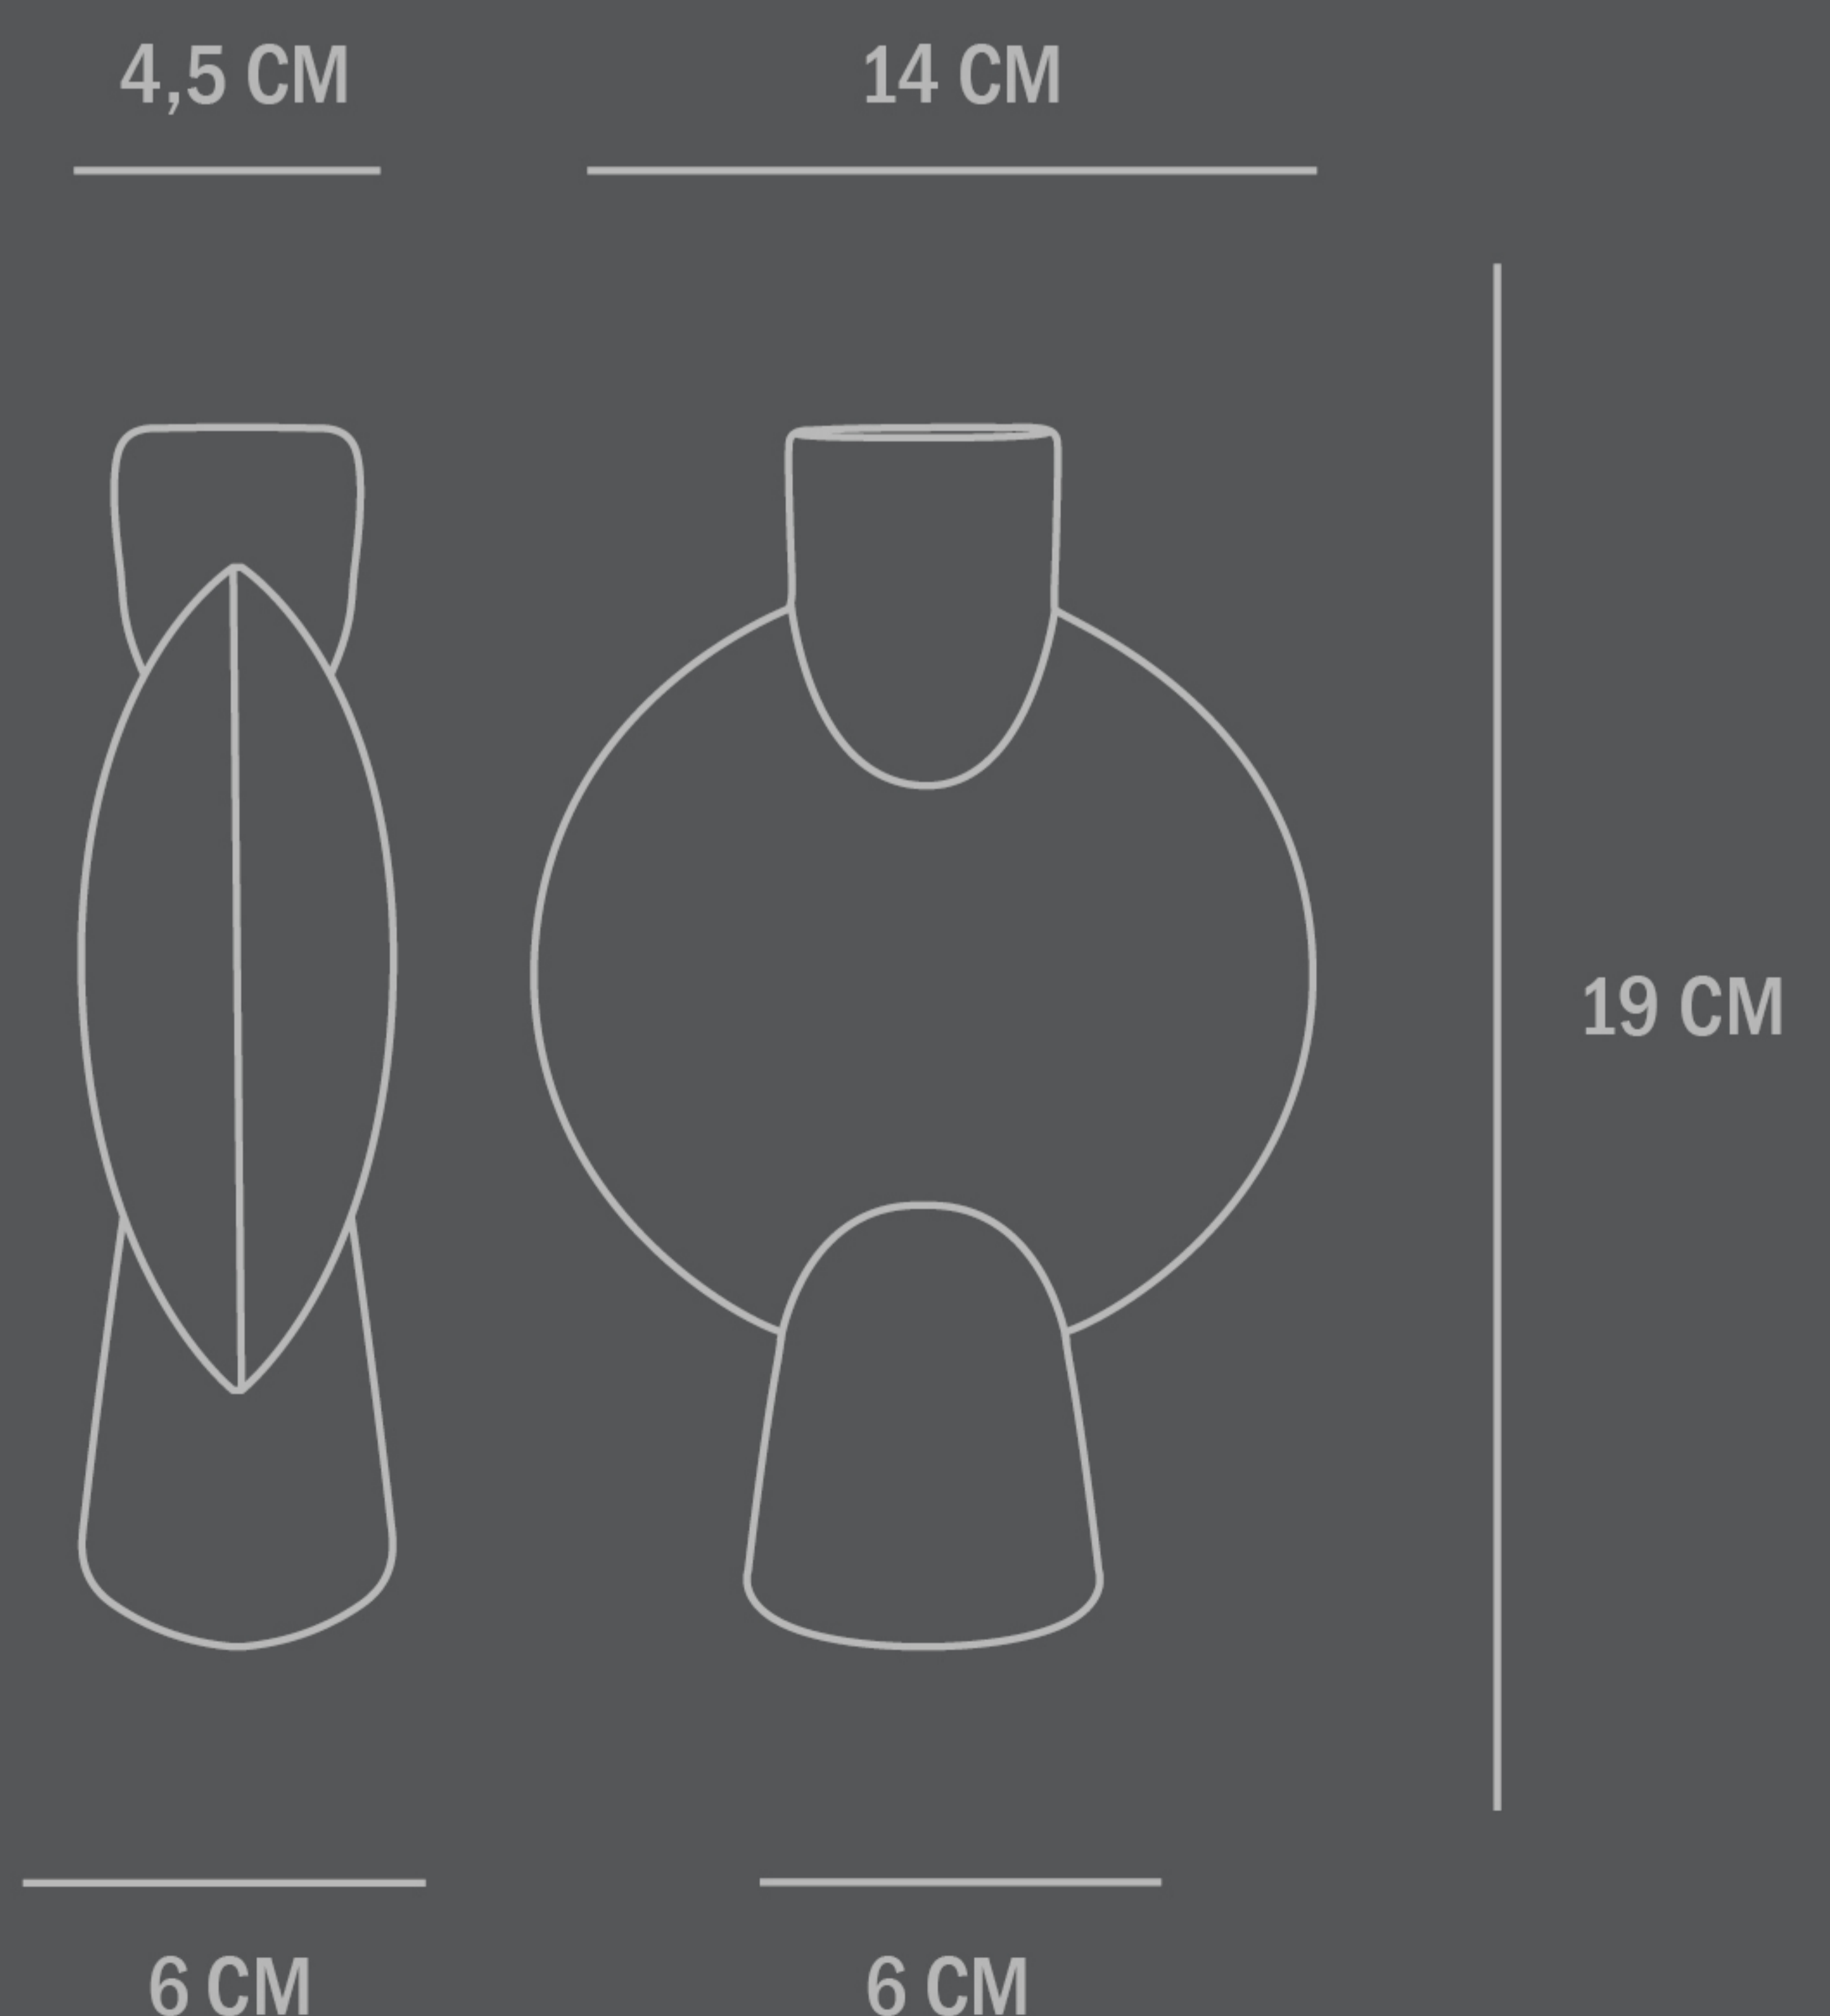

Dimensions: L24 / W12 / H19 CM

Total weight incl. product: 0,45 Kg

Number of parcels: 1

Material: Brown cardboard

4,5 CM

14 CM

19 CM

6 CM

Use a soft dry cloth to clean the product.

Do not use household cleaners.

Not waterproof

Dimensions: H19 / L14 / W6 CM

Country of origin: CN

Product weight: 0,40 Kg

Packaging:

Dimensions: L24 / W12 / H19 CM

Care instructions:

Use a soft dry cloth to clean the product.

Do not use household cleaners.

Not waterproof

Dimensions: H19 / L14 / W6 CM

Country of origin: CN

Product weight: 0,40 Kg

Packaging:

Dimensions: L24 / W12 / H19 CM

Total weight incl. product: 0,45 Kg

Number of parcels: 1

Material: Brown cardboard

101

C O P E N H A G E N

SPHERE VASE BUBL MINI

The Sphere series celebrates unique silhouettes and textures that makes an impact with the decorative charm of the series which consists of vases in different shapes and sizes.