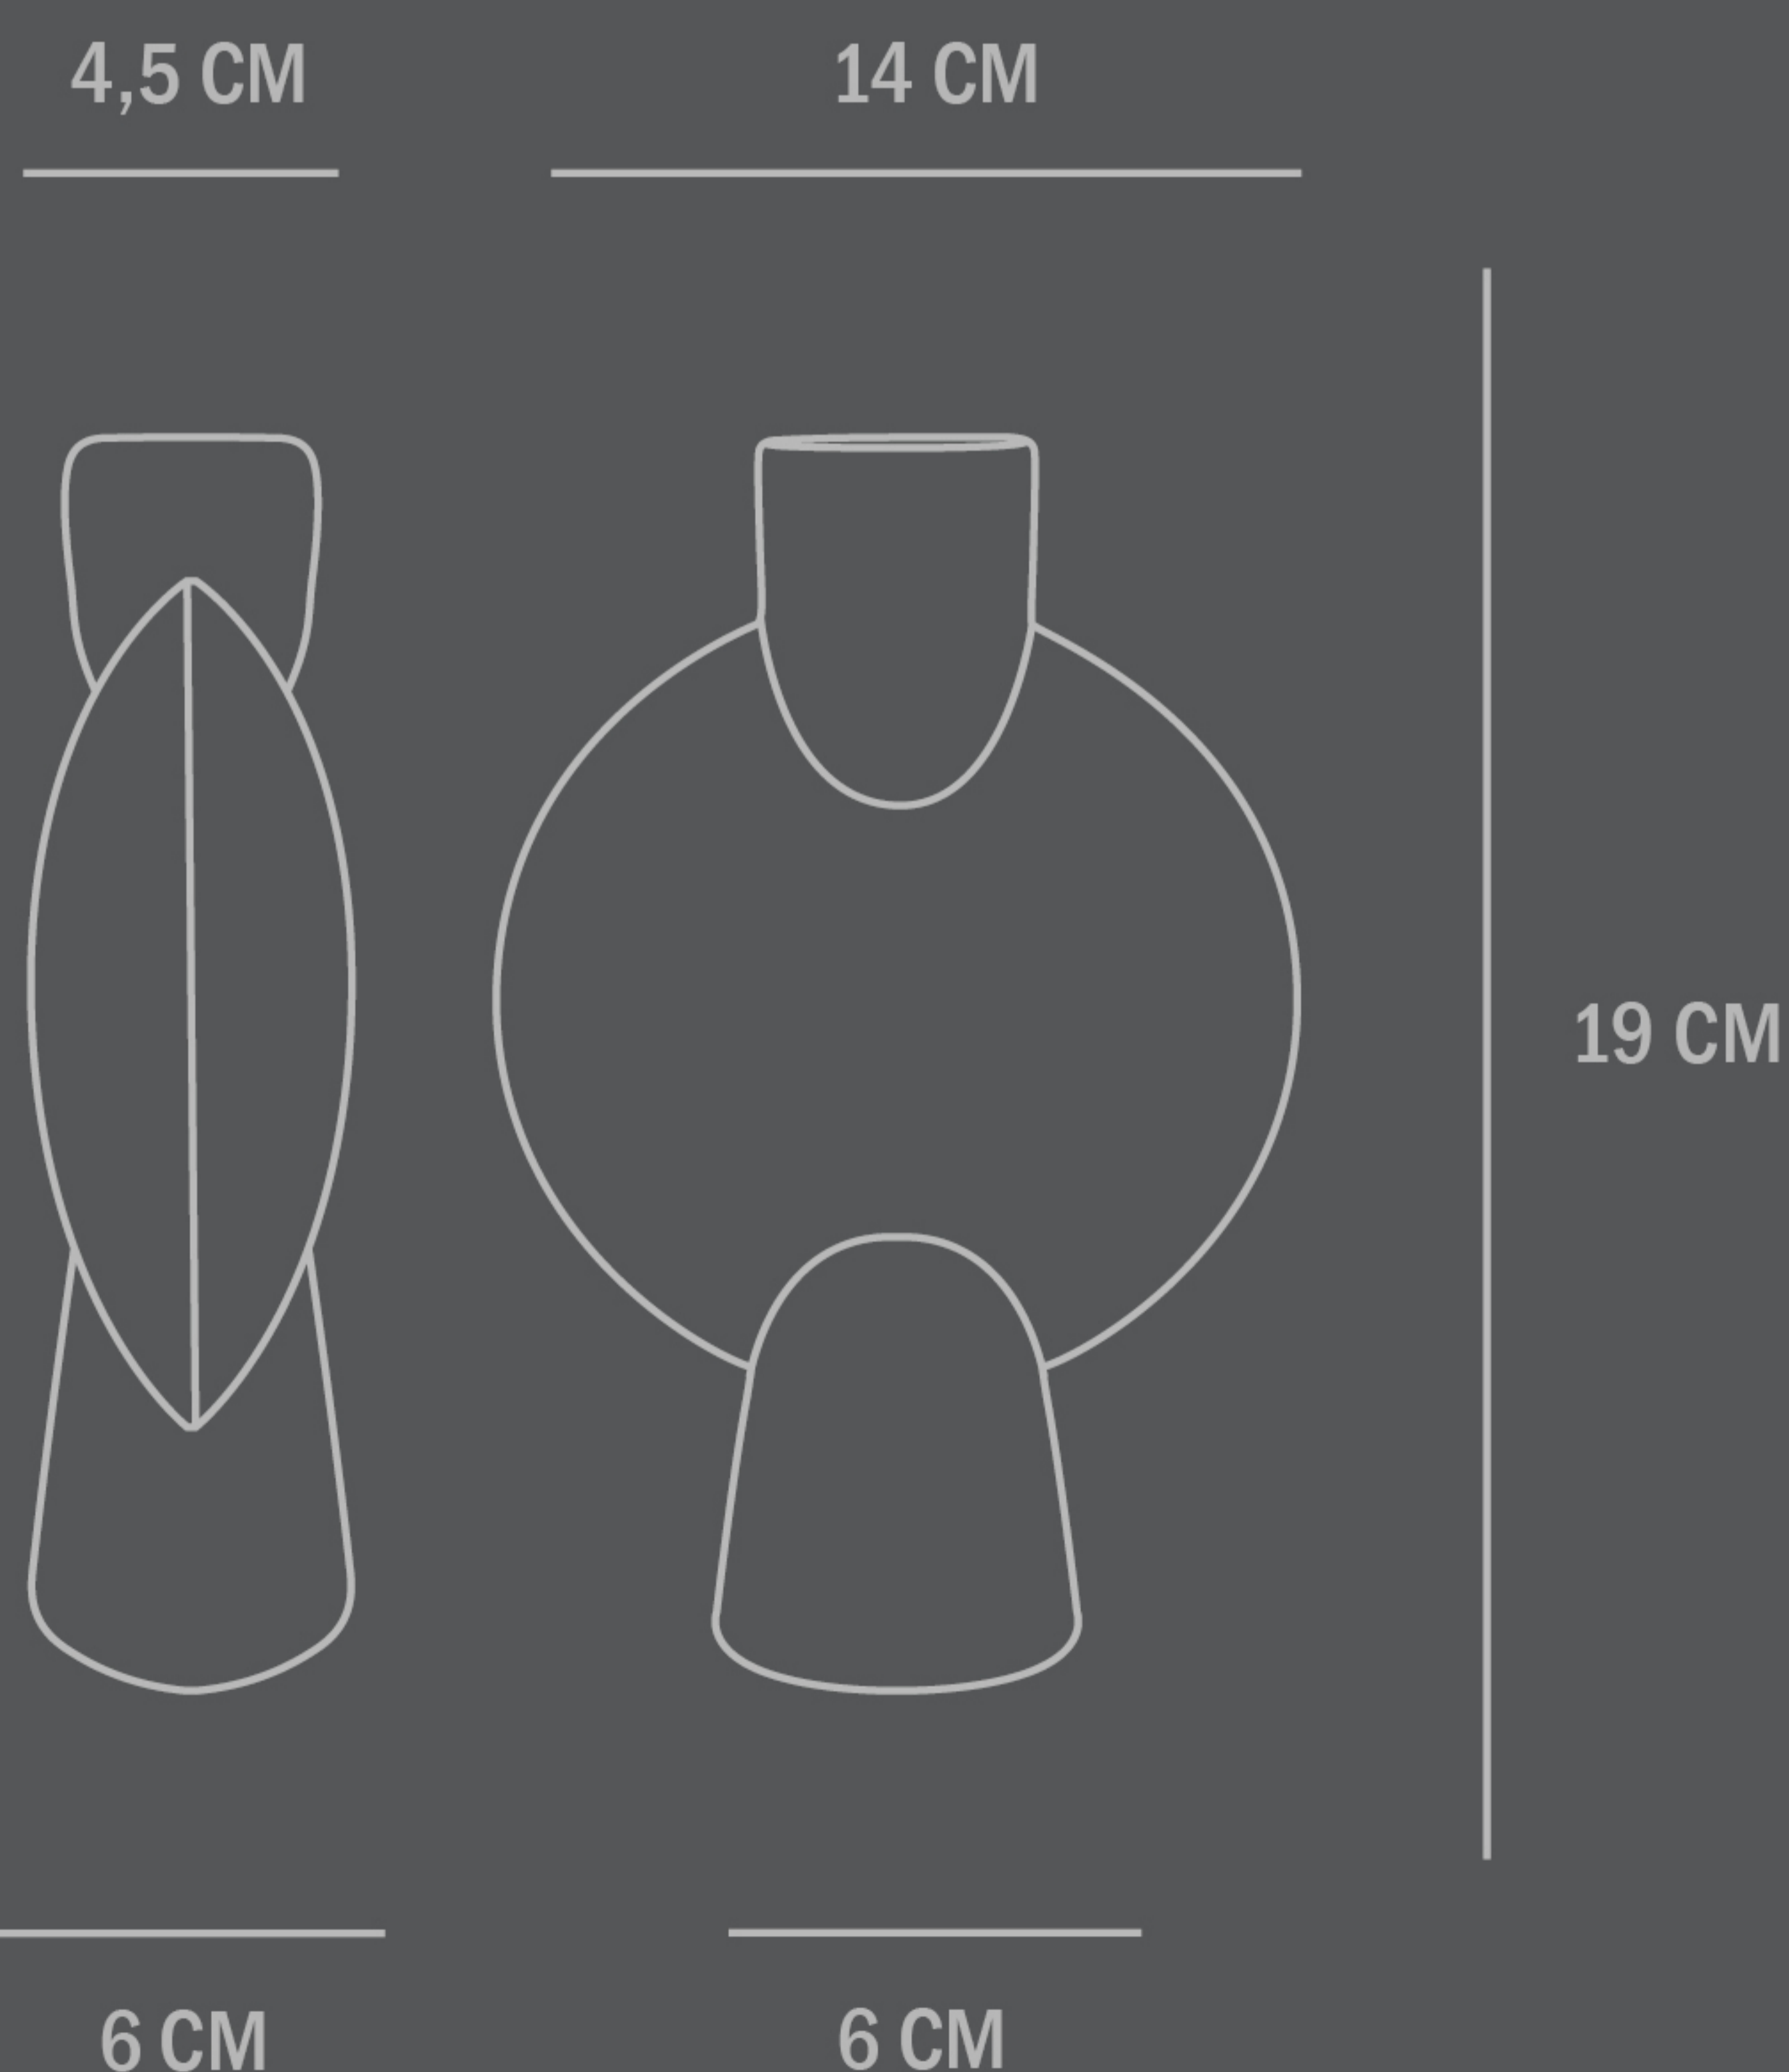

101

C O P E N H A G E N

SPHERE VASE BUBL MINI

The Sphere series celebrates unique silhouettes and textures that makes an impact with the decorative charm of the series which consists of vases in different shapes and sizes.

Elegantly sculpted, each is finished in intricate ornate detailing. Combine with petals from fresh summer blooms, dried flowers or stand alone to create a commanding focal point in the heart of your interior.

Hand glazed natural product therefore the colours may vary.

Not waterproof safe.

Designed by:
Kristian Sofus Hansen & Tommy Hyldahl

Product no: 111176

Type: Vase - Indoor

Colour: Taupe

Material: Ceramic

Care instructions:

Use a soft dry cloth to clean the product.

Do not use household cleaners.

Not waterproof

Dimensions: H19 / L14 / W6 CM

Country of origin: CN

Product weight: 0,40 Kg

Packaging:

Dimensions: L24 / W12 / H19 CM

Total weight incl. product: 0,45 Kg

Number of parcels: 1

Material: Brown cardboard