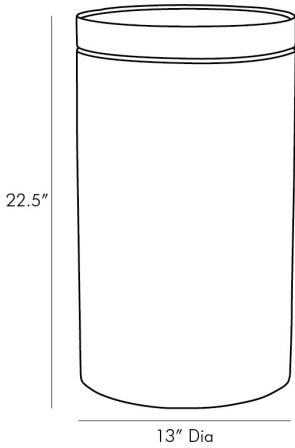

ARTERIOURS

Sheldon Table

#DW4000

The Sheldon Table is an elegant all-purpose scribe top table in a tactile and sophisticated ebonized wood finish. With its elemental cylindrical form the table is both sculptural and simple. In spite of its strong shape the table is ultra-lightweight and is intended to roam around the home as needed the ideal spot to place a drink or a favorite book.

General

Primary Finish	Ebony
Appearance Finish	Ebony

APPEARANCE

Finish Will Vary	Yes
------------------	-----

DIMENSION

Foot Print Diameter	33.02CM
---------------------	---------

INFO

Designer	BETH WEBB
----------	-----------

SHIPPING

Gross Weight 1 Outbound	24.25
Net Weight	19
Shipping Box 1 Height	40.64CM
Shipping Box 1 Length	40.64CM
Shipping Box 1 Width	64.77CM