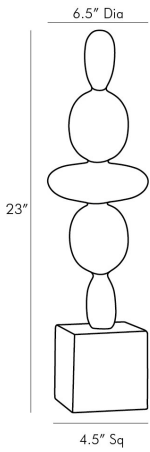

ARTERIOS

Eddie Sculpture

#9233

Just as sound waves undulate so does the unconventional silhouette of this idiosyncratic sculpture. With a profile that defies expectations this resin piece showcases a unique form in a charcoal finish with a gritty texture that increases and then decreases in size before reaching a square white marble base. A visual work of art for any space it occupies. finish will vary.

General

Primary Finish	Charcoal
Appearance Finish	Charcoal, White

APPEARANCE

Finish Will Vary	Yes
------------------	-----

DIMENSION

Foot Print Depth	11.43CM
Foot Print Width	11.43CM

SHIPPING

Gross Weight 1 Outbound	11.5
Net Weight	13
Shipping Box 1 Height	27.178CM
Shipping Box 1 Length	27.178CM
Shipping Box 1 Width	74.168CM