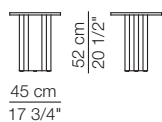

SCALEA

Tavolino Ø 45
Small table Ø 45

Tavolino Ø 75
Small table Ø 75

I colori sono da considerarsi puramente indicativi / Colors are to be considered as purely indicative 2023 - Rev. 0.0 - Seven Salotti S.p.A - All rights reserved

Sizes, weights and finishes may change without previous notice. All dimensions are expressed in centimeters and inches. File CAD 2D-3D available on www.arflex.com For more information on product visit www.arflex.com, or contact us at : info@arflex.it