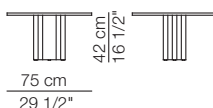

SCALEA

Tavolino Ø 45
Small table Ø 45

Tavolino Ø 75
Small table Ø 75

I colori sono da considerarsi puramente indicativi / Colors are to be considered as purely indicative 2023 - Rev. 0.0 - Seven Salotti S.p.A - All rights reserved