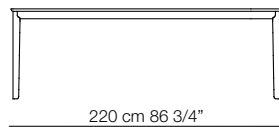

Basis

Schwarz oder bruniert lackiertes Metall und schützende verstellbare Gleiter aus schwarzem Polyethylen.

Holzteile

Nussbaum Canaletto oder Wengé gebeizt.

Hug table
Elettra chair
Sigmund bench

HUG TABLE

Tavolo
 Table

I colori sono da considerarsi puramente indicativi / Colors are to be considered as purely indicative 2020 - Rev. 0.0 - Seven Salotti S.p.A - All rights reserved

Sizes, weights and finishes may change without previous notice. All dimensions are expressed in centimeters and inches. File CAD 2D-3D available on www.arflex.com For more information on product visit www.arflex.com, or contact us at : info@arflex.it