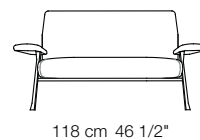

Hall armchair
Sigmund small table

HALL

Poltrona
Armchair

50 cm 19 3/4"
41 cm 16"

Divano
Sofa

50 cm 19 3/4"
41 cm 16"

I colori sono da considerarsi puramente indicativi / Colors are to be considered as purely indicative 2020 - Rev. 0.0 - Seven Salotti S.p.A - All rights reserved

Sizes, weights and finishes may change without previous notice. All dimensions are expressed in centimeters and inches. File CAD 2D-3D available on www.arflex.com For more information on product visit www.arflex.com, or contact us at : info@arflex.it