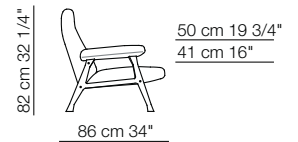

Hall armchair
Sigmund small table

HALL

Poltrona
Armchair

50 cm 19 3/4"
41 cm 16"

Divano
Sofa

50 cm 19 3/4"
41 cm 16"

I colori sono da considerarsi puramente indicativi / Colors are to be considered as purely indicative 2020 - Rev. 0.0 - Seven Salotti S.p.A - All rights reserved

Sizes, weights and finishes may change without previous notice. All dimensions are expressed in centimeters and inches. File CAD 2D-3D available on www.arflex.com For more information on product visit www.arflex.com, or contact us at : info@arflex.it