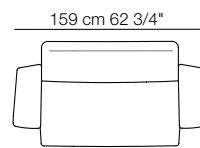

Hall armchair
Sigmund small table

HALL

Poltrona
Armchair

50 cm 19 3/4"
41 cm 16"

Divano
Sofa

50 cm 19 3/4"
41 cm 16"

I colori sono da considerarsi puramente indicativi / Colors are to be considered as purely indicative 2020 - Rev. 0.0 - Seven Salotti S.p.A - All rights reserved

Sizes, weights and finishes may change without previous notice. All dimensions are expressed in centimeters and inches. File CAD 2D-3D available on www.arflex.com For more information on product visit www.arflex.com, or contact us at : info@arflex.it