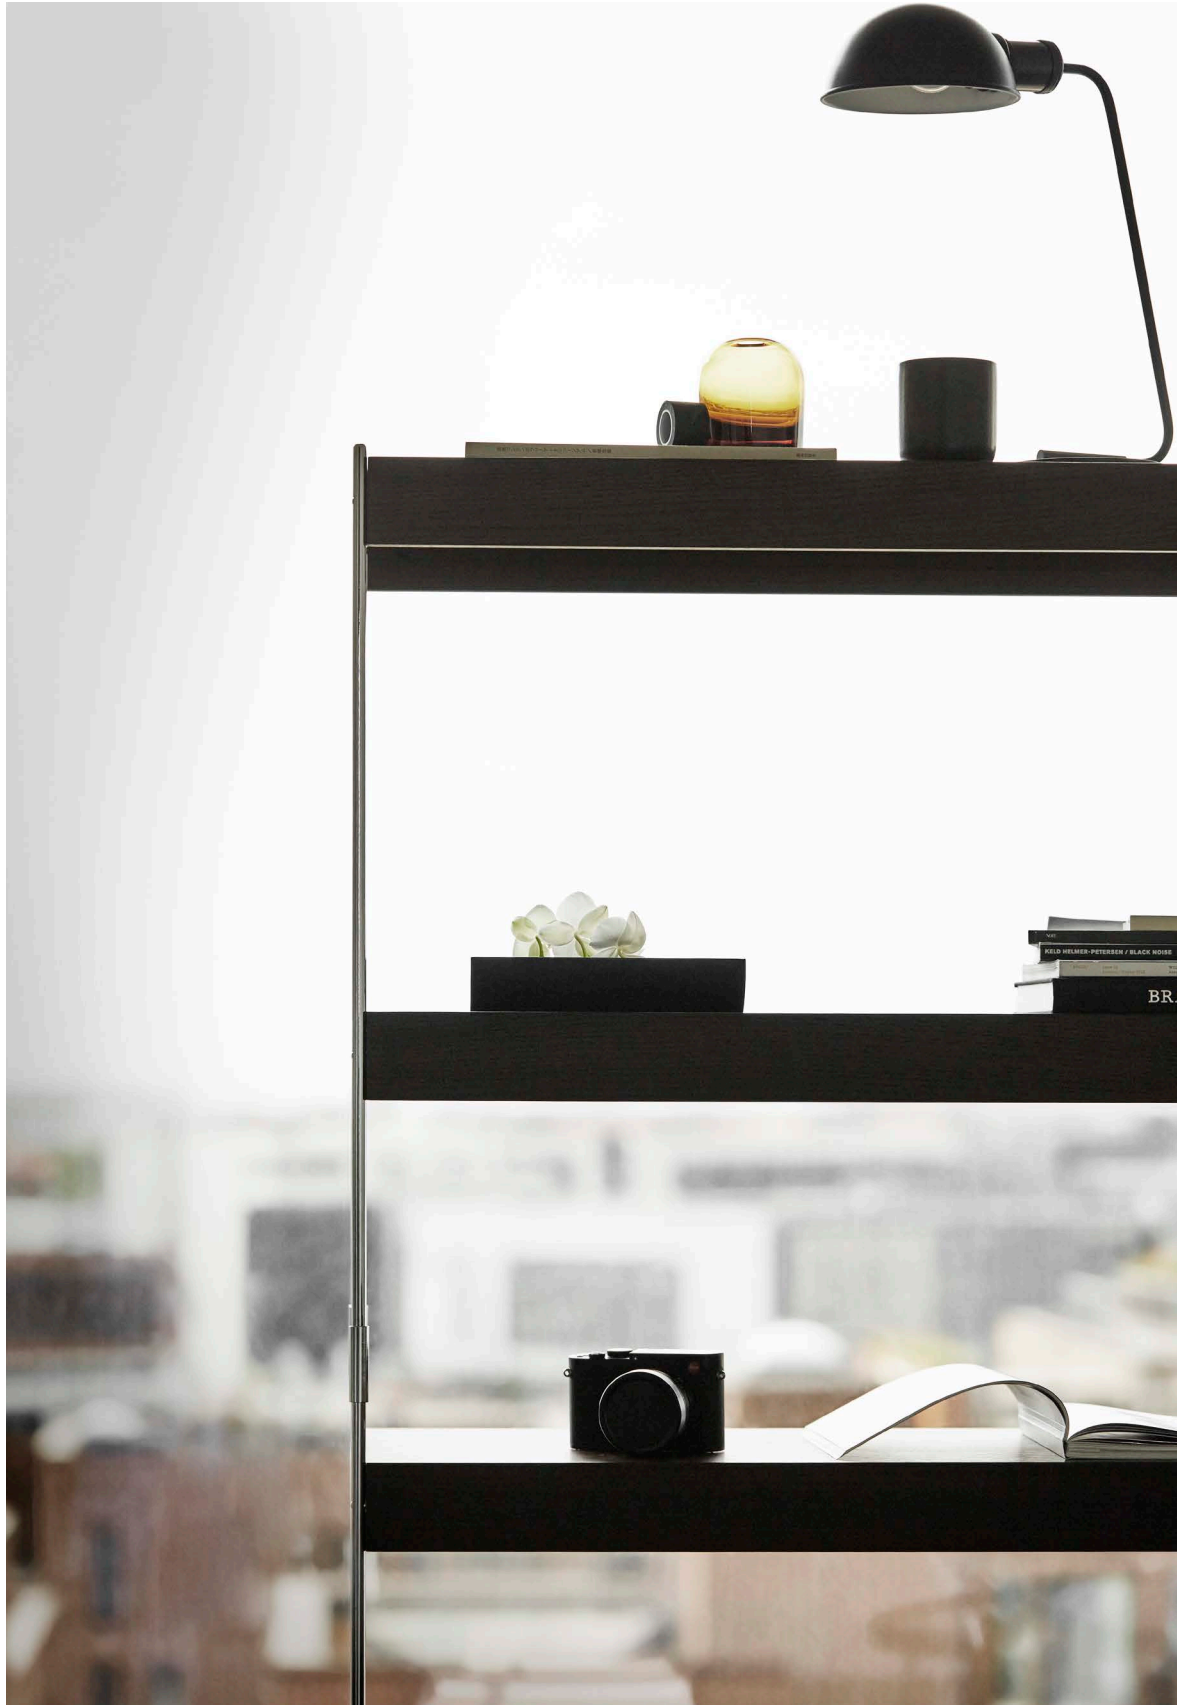

# ZET Storing System

Storing System

Furniture—Product Sheet  
menu.as

by Kaschkasch

## Production Process

The frame is made from welded steel rods, available in a black powder-coated or chrome-plated finish. The shelves are MDF core with a black painted oak veneer.

D: 37 cm /  
14,6"

W: 185 cm / 72,8"

H: 67 cm / 26,4"

D: 37 cm /  
14,6"

W: 185 cm / 72,8"

H: 142 cm / 55,9"

ZET is a smart shelving system with a light, airy, and minimalistic appearance. The whole system consists of two components only: the wooden u-shaped shelves and the metal frame construction. By assembling those two parts, you are able to build several different formations in order to achieve the expression you prefer – right now and going forward. ZET is produced in high quality materials and the stabilising system provides a firm stability. The design is easily assembled and can be changed and remodelled whenever you want.