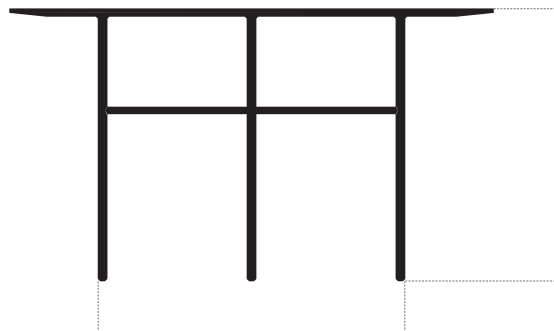

W: 90 cm / 35,4"

H: 73 cm / 28,7"

Production Process

Linoleum:

Forbo Linoleum glued on MDF, CNC machine cut and then painted matching the linoleum. Welded together from steel tubes and surface finish is powder coated.

Veneer:

The frame is powder coated steel, and the table top is painted oak veneer.

Materials

Forbo Linoleum, Plywood, Powder Coated Steel Base.

Painted oak Veneer Tabletop, Powder Coated Steel Base.

Colour RAL Code

Black - RAL9005

Light Grey - RAL9002

Weight item (kg)

30,9 kg

Test

N/A

Certifications

N/A

Packaging Type

Brown Box

Packaging Measurement (H * D * W)

19 cm * 140 cm * 140 cm

Care Instructions

Should be cleaned according to the recommendations of the manufacturer