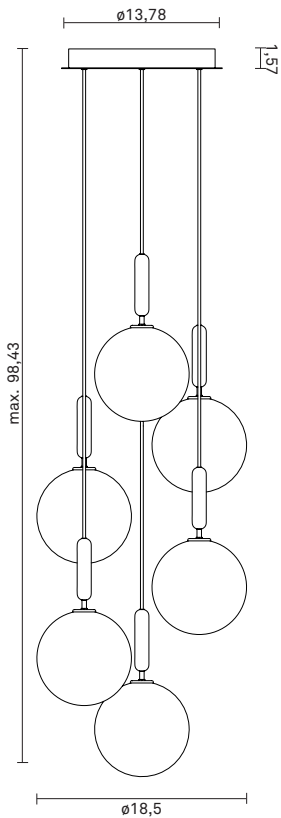

NUURA

MIIRA 6 Large - Opal

Design: Sofie Refer, 2019. US-model.

Miira 6 Large in Rock Grey finish with mouth-blown Opal White glass. Incl. Ceiling plate.

The significant details of Miira are the fine curves and thin neck that gives a graceful appearance.

TECHNICAL INFO

Product no.: 95620224

Type: Suspension - Indoor

Colour:

Glass: Opal White

Metal: Rock Grey

Cable: Black

Materials:

Powder coated metal

Mouth-blown glass

Fabric covered cable

Dimensions:

∅18,5in x max. 98,43in

Ceiling plate: ∅18,5in x 1,57in

Fabric cable - Length: 98,43in

Product weight:

Product incl. ceiling plate: - g

Ceiling plate: 2450 g

Packaging:

Dimensions: L: -mm x W: -mm x H: -mm

Weight: - g

Total weight incl. product: - g

Number of parcels: 7

Material: Brown cardboard.