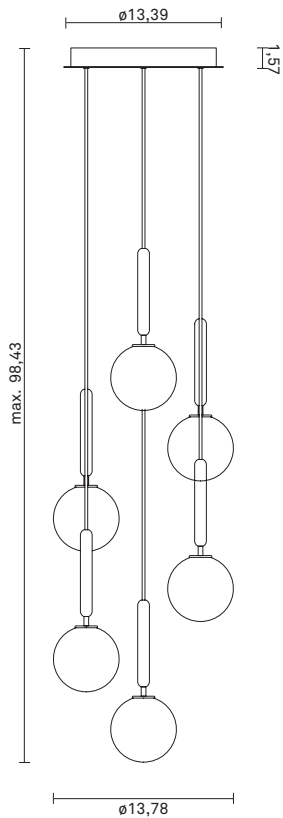

## MIIRA 6 - Optic

Design: Sofie Refer, 2018. US-model.

**Miira 6 in Rock Grey finish with mouth blown Optic Clear glass. Incl. Ceiling plate.**

The significant details of Miira are the fine curves and thin neck that gives a graceful appearance.

## TECHNICAL INFO

**Product no.:** 95060223

**Type:** Suspension - Indoor

**Colour:**

Glass: Optic Clear

Metal: Rock Grey

Cable: Black

**Materials:**

Powder coated metal

Mouth-blown glass

Fabric covered cable

**Dimensions:**

∅13,78in x max. 98,43in

Ceiling plate: ∅13,39in x 1,77in

Fabric cable - Length: 98,43in

**Product weight:**

Product incl. ceiling plate: 7338 g

Ceiling plate: 2450 g

**Packaging:**

Pendant: L: 16,69in x W: 6,73in x H: 6,69in

Ceiling plate: L: 17,32in x W: 17,32in x H: 4,72

Weight: 3198 g

Total weight incl. product: 10586 g