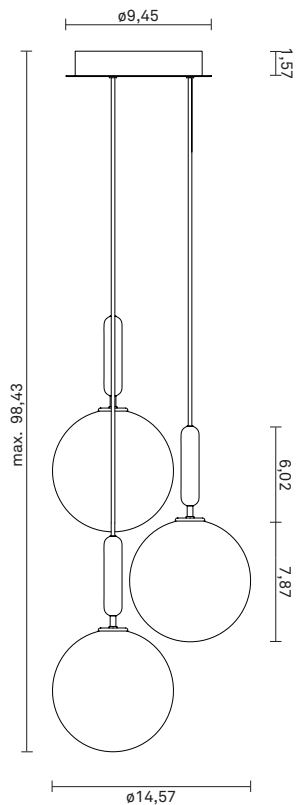

NUURA

MIIRA 3 Large - Opal

Design: Sofie Refer, 2019. US-model.

Miira 3 Large in Rock Grey finish with mouth blown Opal White glass Incl. Ceiling plate.

The significant details of Miira are the fine curves and thin neck that gives a graceful appearance.

NUURA

TECHNICAL INFO

Product no.: 95610224

Type: Suspension - Indoor

Colour:

Glass: Opal White

Metal: Rock Grey

Cable: Black

Materials:

Powder coated metal

Mouth-blown glass

Fabric covered cable

Dimensions:

∅14,57in x max. 98,43in

Ceiling plate: ∅9,45in x 1,77in

Fabric cable - Length: 98,43in

Product weight:

Product incl. ceiling plate: - g

Ceiling plate: 1036 g

Packaging:

Dimensions: L: -mm x W: -mm x H: -mm

Weight: - g

Total weight incl. product: - g

Number of parcels: 4